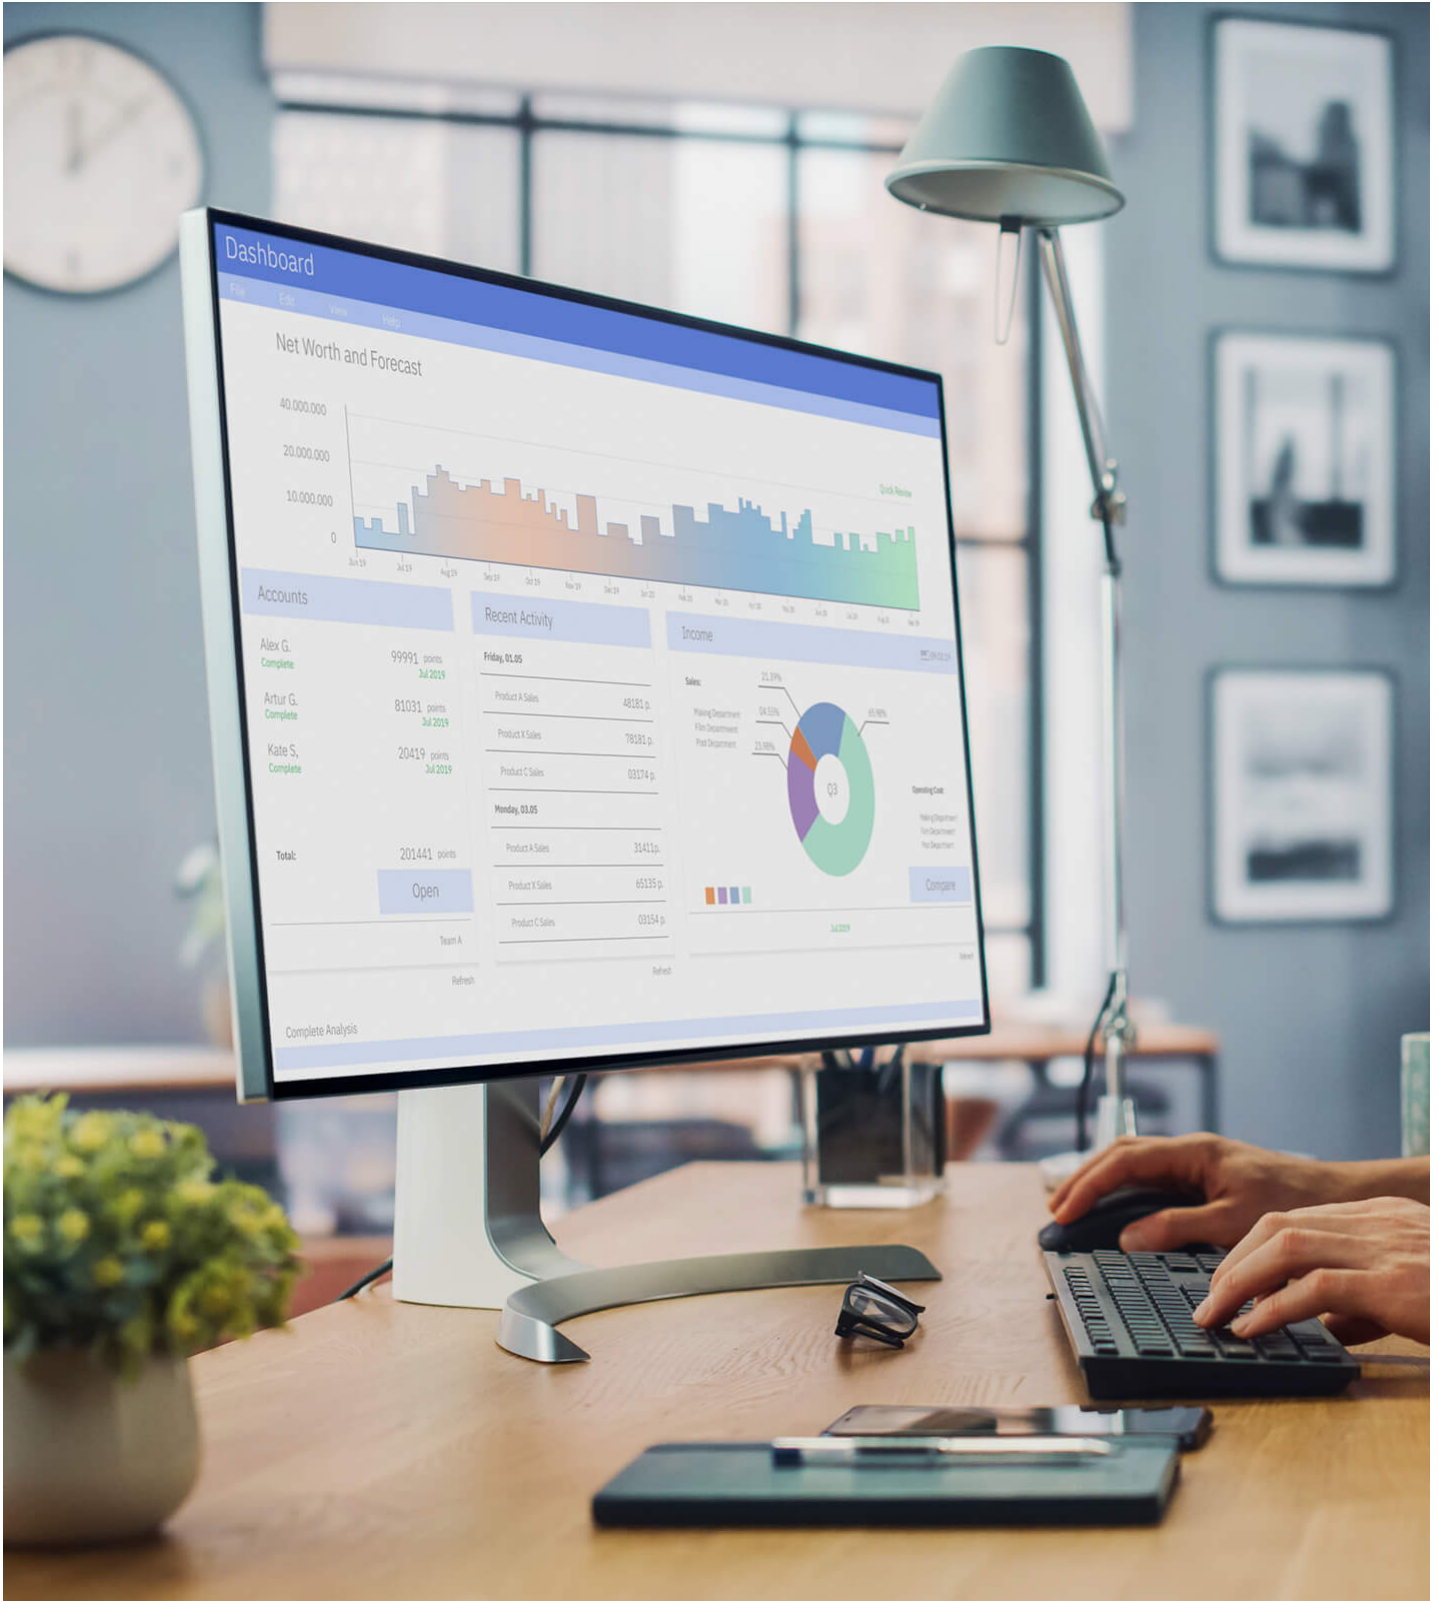

VS4841

4-Port True 4K HDMI Switch

essentials

4-Port True 4K HDMI Switch

VS4841

Superior Video

3D | Deep Color | HDR10+

Premium Audio

The ATEN VS4841 4-Port True 4K HDMI Switch is a compact, sleek, and portable device that allows you to switch between four different HDMI sources (such as a laptop, desktop PC, PlayStation 5, or Xbox) to a single monitor or TV. It features a one-button control and supports 4K resolution, making it an ideal solution for gamers and professionals alike.

Crisp, Ultra High-Def Clarity

4 In 1 Out Switching
RapidSync™ in a Blink.

Plug and Play. Auto Switch Leads the Way.

The switch will display the video from the latest device connected to it.

What's in the Box