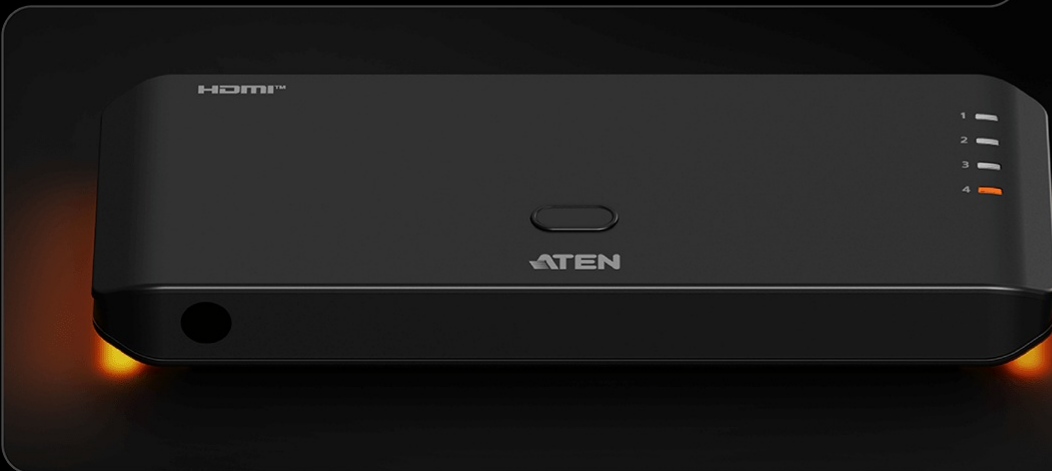

VS4841

4-Port True 4K HDMI Switch

essentials

4-Port True 4K HDMI Switch

VS4841

Superior Video

3D | Deep Color | HDR10+

Premium Audio

Pushbutton |
IR Remote Control

One-Button Switch, Four Ways to Play

essentials 4-Port True 4K HDMI Switch **VS4841**

All references to and depictions of compatible products, including those produced by Apple, Sony Interactive Entertainment (PlayStation), or Microsoft (Xbox), are for compatibility demonstration purposes only, not intended to suggest any endorsement or sponsorship by or affiliation with those product manufacturers.

The ATEN VS4841 4-Port True 4K HDMI Switch is a compact, sleek, and portable device that allows you to switch between four different HDMI sources (such as a laptop, desktop PC, PlayStation 5, or Xbox) to a single monitor or TV. It features a one-button control and supports 4K resolution, making it an ideal solution for gamers and professionals alike.

Sleek.

Compact.

Portable.

Accent Light

Stay in Sync with a Stylish Glow

One-Button Switch

Switch between devices effortlessly using the pushbutton or the IR remote.

True 4K + HDR