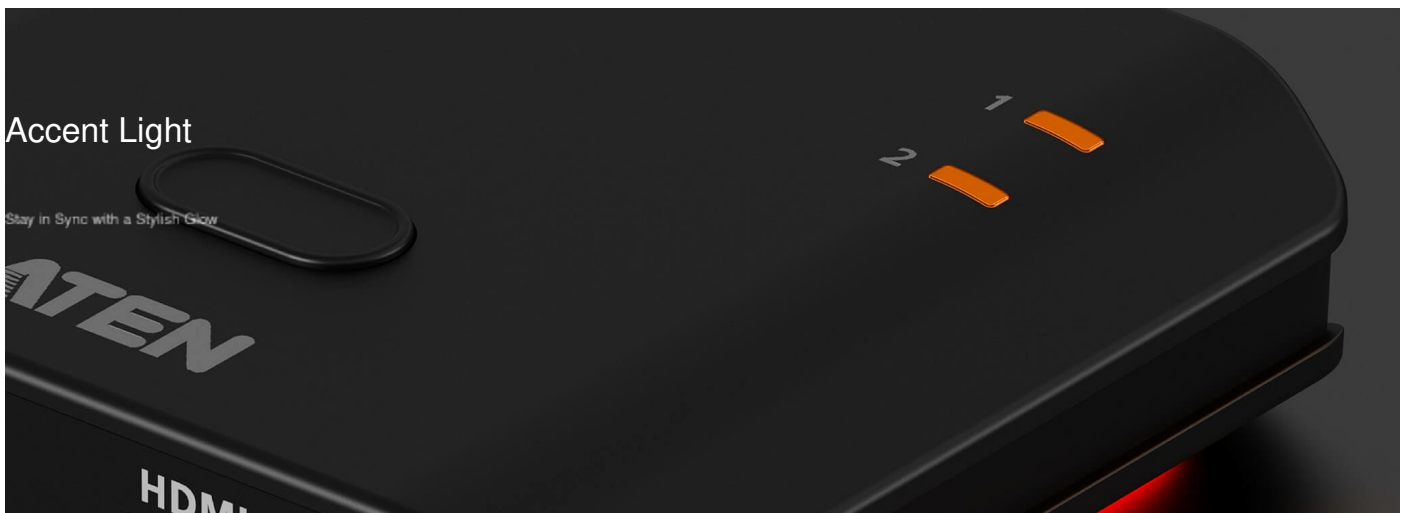

## Stunning True 4K Visuals - Stable, Reliable Dual-Display Output

The ATEN CS845 is a True 4K (3840x2160) splitter designed to handle demanding applications, professional, and broadcast grade 4K applications. It provides flexible dual display output (DPO) to the display simultaneously without loss of quality. HDCP 2.2 and HDCP 2.3 compliance ensure security, high frame rate display operation (60 FPS), 3D function, and Easy Setup for True 4K display resolution and other advanced features for a truly immersive viewing experience.

Aesthetic.

Compact.

Portable.

Accent Light

Stay in Sync with a Stylish Glow