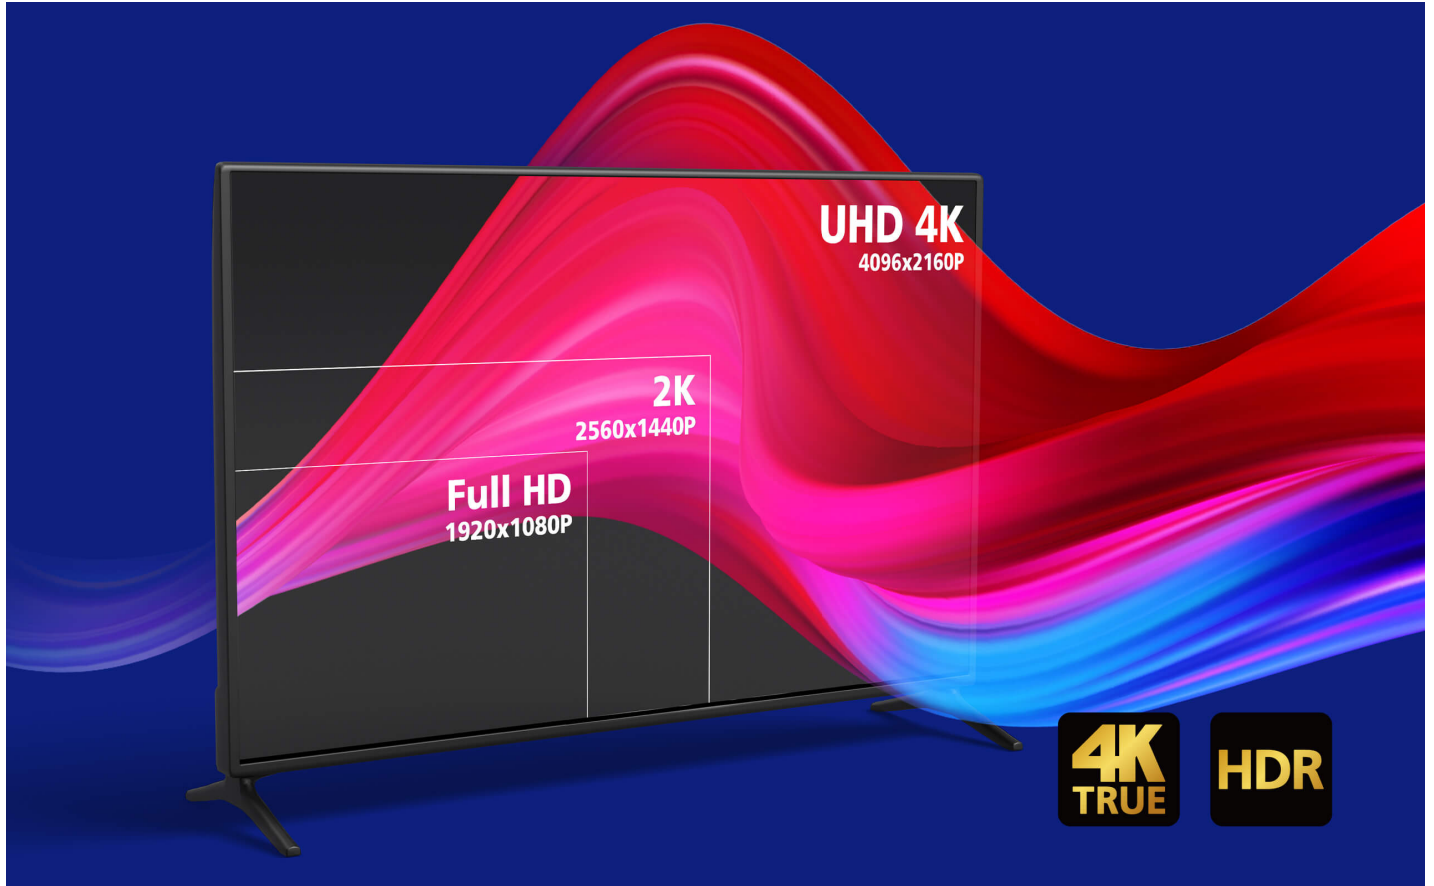

## VE781020

20 m True 4K HDMI Active Optical Cable (True 4K@20 m)

**Delivering Pristine Presentations with True 4K HDMI AOC**

**4K  
TRUE**

Anti-EMI

HDMI / 18 Gbps

**HDCP  
2.2**

10 m / 20 m / 30 m  
True 4K HDMI Active Optical Cable

The [VE781010](#), [VE781020](#), and [VE781030](#) are hybrid True 4K HDMI Active Optical Cables that integrate both optical fiber and copper wires, enabling seamless high-bandwidth data transmission in AV installations. With a slim 4.5 mm outer diameter, these EMI-resistant HDMI Active Optical cables come in lengths of 10, 20, and 30 meters, delivering vivid True 4K (4096 x 2160 @ 60 Hz, 4:4:4) visual clarity over long distances, making them ideal for meeting rooms, home cinemas, and digital signage setups.

**4K  
TRUE**

**HDMI / 18 Gbps**

**HDCP  
2.2**

**HDR**

**True 4K HDR, True Immersion**

Indulge in the unmatched realism of video resolution up to 4096x2160@60Hz 4:4:4, powered by 18Gbps ultra-high-speed bandwidth. This ensures smooth, vibrant image quality with stunning clarity, rich colors, and exceptional contrast, offering a truly immersive viewing experience.

- Customer Type \*

Job Title \*

**Features**

ATEN VE781020 True 4K HDMI Active Optical Cable utilizes AOC technology that enables conversion between input signals and optical signals for optimum high bandwidth data transmissions. The EMI-resistant optical cables come in 20 m with full support of True 4K resolutions. It is fully compliant with HDCP 2.2 standards and meets HDMI specifications including 3D, deep color, and data rates up to 18 Gbps. Supported Dolby True HD and DTS-HD Master Audio, the optical cables guarantee lossless audio signal transmissions. The VE781020 optical cable is an ideal solution for extending the reach of your digital signage in a wide range of settings, such as traffic stations, shopping centers, and hospital facilities.