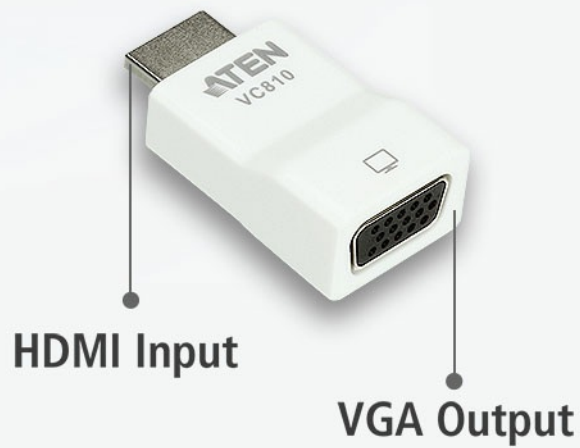

VC810

HDMI to VGA Adapter

HDMI to VGA Adapter

**Plug-n-Play**

No installation software or drivers required. The VC810 is the perfect solution for connecting HDMI inputs to VGA output displays.

Superior Video Resolution

[Get Quote](#)

[Contact Sales](#)

Ultra Mini

The unique ultra-mini design of VC810 makes it super portable, easy to connect, and convenient to use.

[Talk to Our Experts](#)

If you prefer to have ATEN contact you, please complete the form and a representative will be in touch with you shortly

Non-Powered

Resolution
1920 x 1200, 1080P

Features

The VC810 is an HDMI-to-VGA converter that allows you to connect an HDMI source (e.g. laptop, PC, ultrabook, etc) directly to a VGA display (e.g. projector, LCD monitor, etc) without upgrading to an HDMI-compatible display at extra cost. It supports frequently used video resolutions of up to 1920 x 1200. The VC810 is compact and convenient to install with no software needed – simply make the hardware connections. In addition, this plug-n-play converter does not require an external power source, which is ideal for environments like conference room where briefings or presentations take place, ensuring great portability, installation simplicity, and manageability.