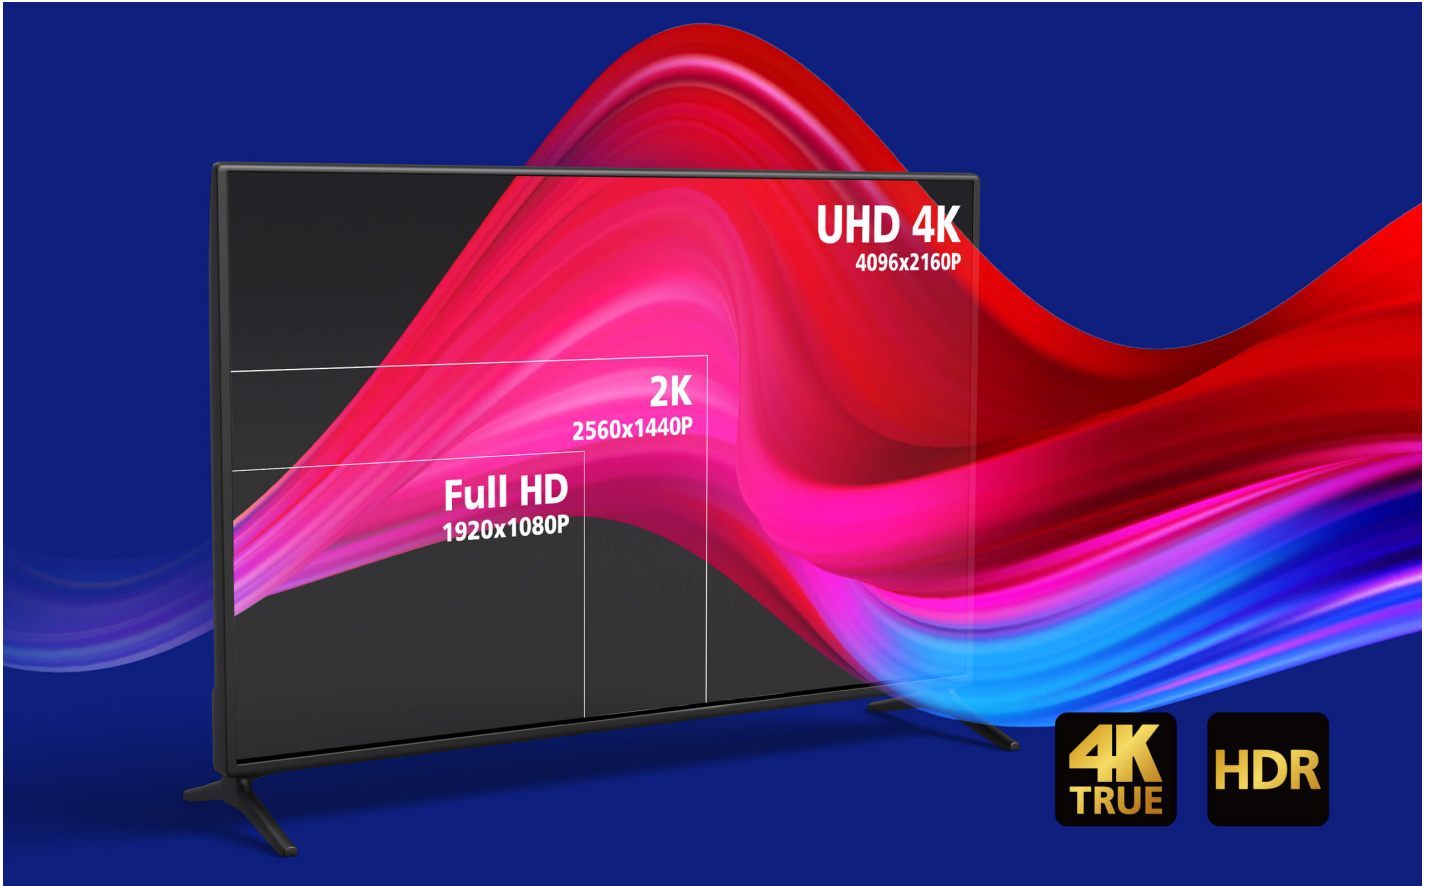

VE781030

30 m True 4K HDMI Active Optical Cable (True 4K@30 m)

Lossless Transmission over Long Distances with True 4K HDMI AOC

**4K
TRUE**

Anti-EMI

HDMI / 18 Gbps

**HDCP
2.2**

10 m / 20 m / 30 m

True 4K HDMI Active Optical Cable

**4K
TRUE**

The [VE781010](#), [VE781020](#), and [VE781030](#) are hybrid True 4K HDMI Active Optical Cables that integrate both optical fiber and copper wires, enabling seamless high-bandwidth data transmission in AV installations. With a slim 4.5 mm outer diameter, these EMI-resistant HDMI Active Optical cables come in lengths of 10, 20, and 30 meters, delivering vivid True 4K (4096 x 2160 @ 60 Hz, 4:4:4) visual clarity over long distances, making them ideal for meeting rooms, home cinemas, and digital signage setups.

**4K
TRUE**

Anti-EMI

HDMI / 18 Gbps

**HDCP
2.2**

HDR

ARC

True 4K HDR, True Immersion

Indulge in the unmatched realism of video resolution up to 4096x2160@60Hz 4:4:4, powered by 18Gbps ultra-high-speed bandwidth. This ensures smooth, vibrant image quality with stunning clarity, rich colors, and exceptional contrast, offering a truly immersive viewing experience.

- Customer Type *

Job Title *

Features

ATEN VE781030 True 4K HDMI Active Optical Cable utilizes AOC technology that enables conversion between input signals and optical signals for optimum high bandwidth data transmissions. The EMI-resistant optical cables come in 30 m with full support of True 4K resolutions. It is fully compliant with HDCP 2.2 standards and meets HDMI specifications including 3D, deep color, and data rates up to 18 Gbps. Supported Dolby True HD and DTS-HD Master Audio, the optical cables guarantee lossless audio signal transmissions. The VE781030 optical cable is an ideal solution for extending the reach of your digital signage in a wide range of settings, such as traffic stations, shopping centers, and hospital facilities.