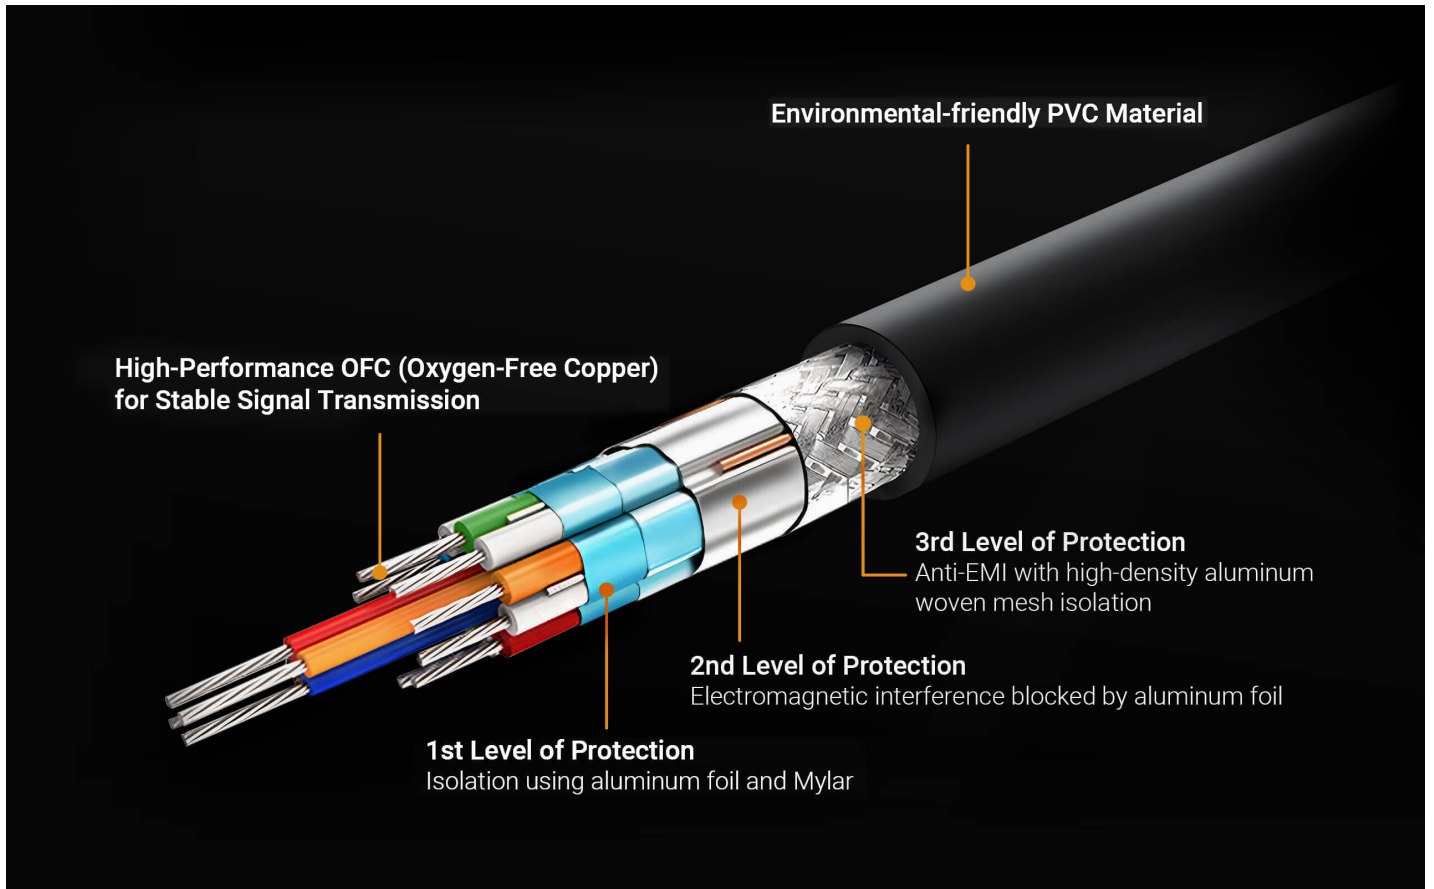

Broad Compatibility

Display Device

- 8K
TV / HDTV
- 4K@120
Monitor
- Projector
- Video Wall

- PC
- Laptop
- TV Box
- Gaming

Source Device

ULTRA
Certified Cable

HDMI™
ULTRA
HIGH SPEED

BCDFG123456
www.HDMI.org