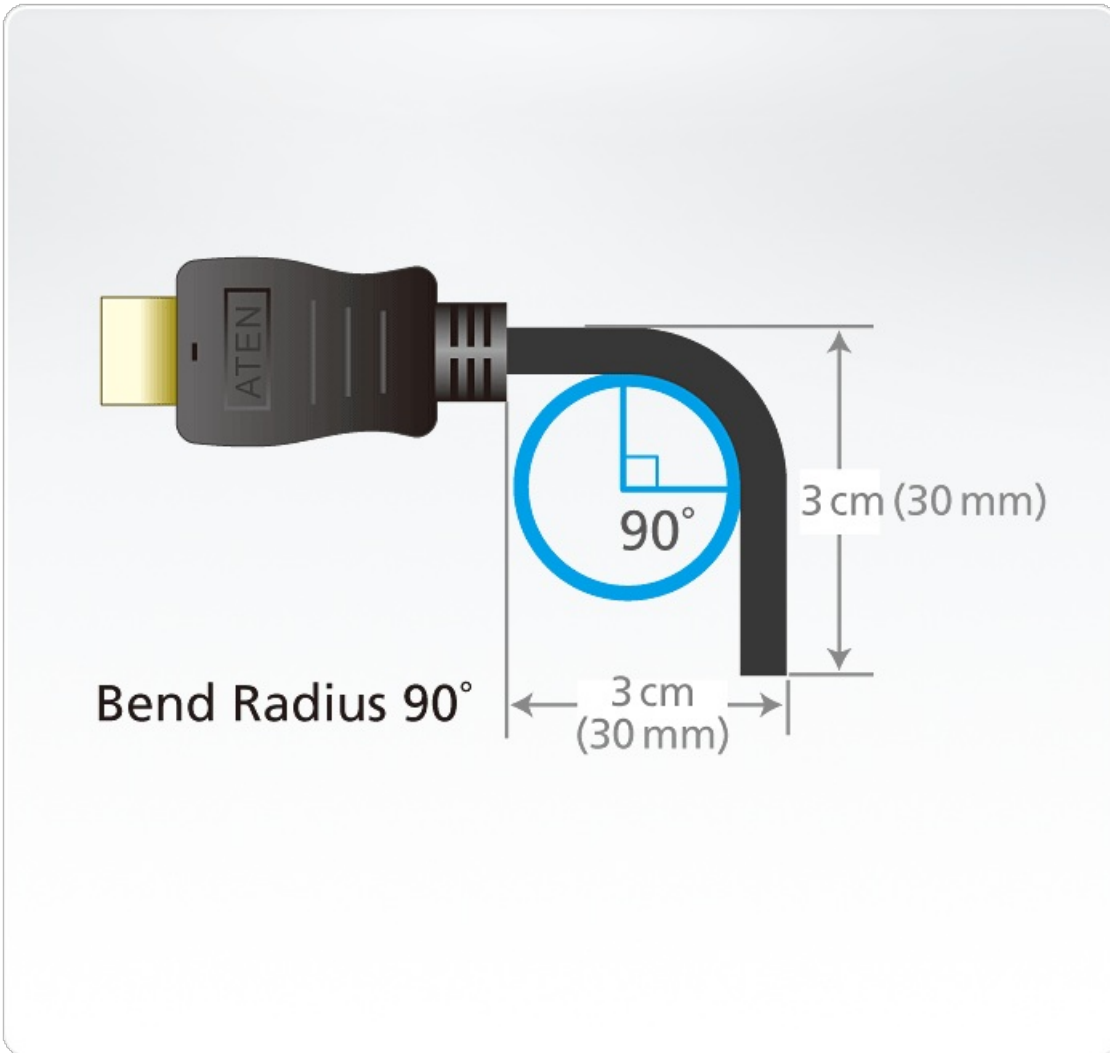

Diagram

ATEN International Co., Ltd.

3F., No.125, Sec. 2, Datong Rd., Sijhih District., New Taipei City 221, Taiwan
Phone: 886-2-8692-6789 Fax: 886-2-8692-6767
www.aten.com E-mail: marketing@aten.com

© Copyright 2015 ATEN® International Co., Ltd.
ATEN and the ATEN logo are trademarks of ATEN International Co., Ltd.
All rights reserved. All other trademarks are the property of their
respective owners.