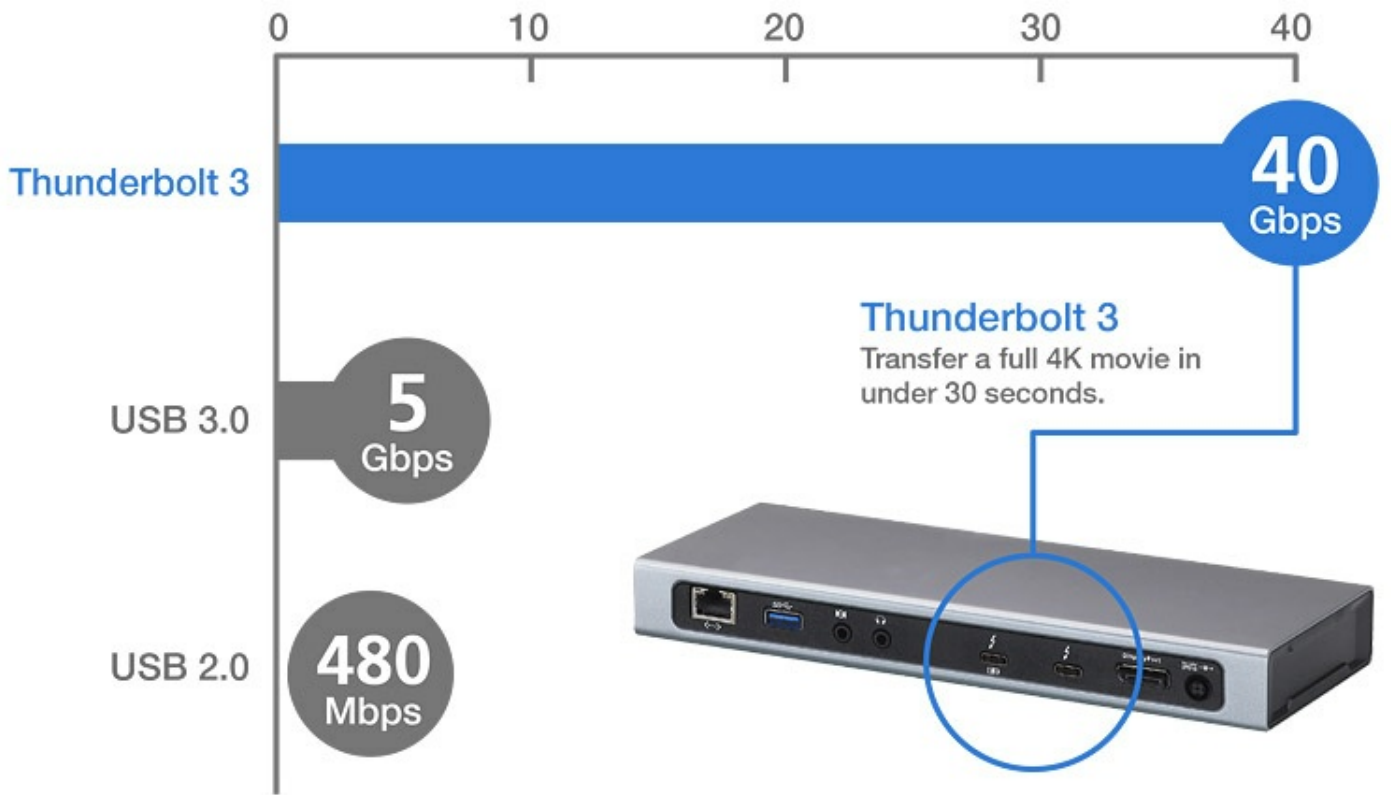

Contact Us

Get a quote for this product or get in touch with our sales experts

[Get Quote](#)

[Contact Sales](#)