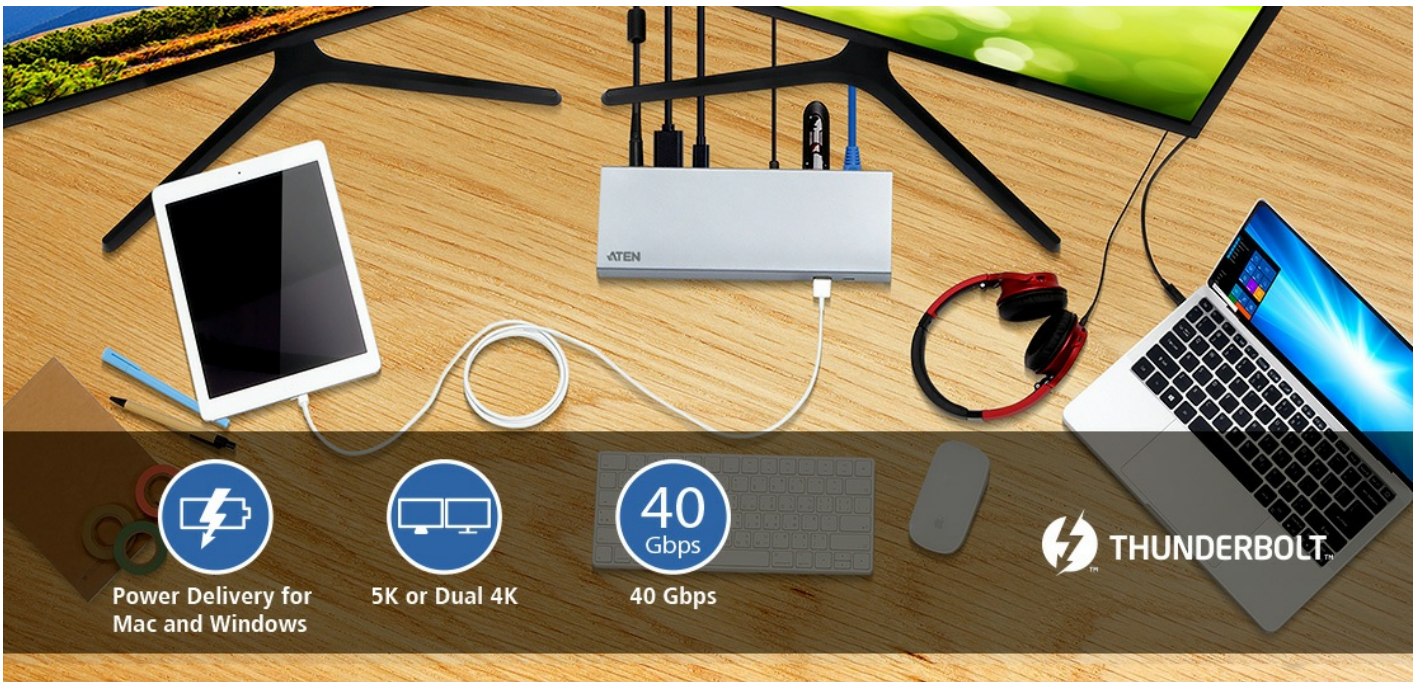

UH7230

Thunderbolt™ 3 Multiport Dock with Power Charging | Docking Station

5K

4K

Dual Monitor Setup

Dual 4K or 5K Resolution for Graphics-intensive Multitasking

Combining a truly immersive next-generation visual experience with amazing throughput speeds, the UH7230 multiport dock allows you to connect two 4K displays (one DisplayPort and one Thunderbolt™ 3 USB-C port) or one latest generation 5K display, with nearly 16 million more pixels than an HDTV. Enjoy the astonishing resolution, contrast and color depth, whether you are editing videos or digital media, designing graphics or using any application that requires high-definition visuals.

Single Cable for Astounding Expandability

Using the single Thunderbolt™ 3 cable (included), the docking station expands the connectivity up to 8 ports, including audio, Gigabit Ethernet, DisplayPort, Thunderbolt™ 3 USB-C and USB 3.1 Gen 1 ports to accommodate your most demanding computing needs. A Thunderbolt™ 3 port is also provided to daisy chain up to 5 additional Thunderbolt™ 3 devices, such as data storage.

Email *

Phone Number *

- Customer Type *

Job Title *

The UH7230 Thunderbolt 3 Multiport Dock connects a laptop to Ethernet, DisplayPort, USB-C 3.1 Gen 1, speaker and microphone ports through a single cable. The all-in-one dock provides a total of 8 ports and is designed to instantly connect and disconnect from your Thunderbolt 3 laptop. The UH7230 supports a single Thunderbolt monitor with resolution up to 5K (5120 x 2880 @ 60Hz), and dual 4K (4096 x 2160 @ 60Hz) multi-display setups on a DisplayPort and a Thunderbolt or a USB-C displays. Gigabit Ethernet port delivers Internet speeds up to one Gigabit (1000 Mbps). This multiport dock also supports USB Power Delivery 2.0, which means the UH7230 can provide power to matched USB-C Windows or Mac laptops with PD Profile specifications of 20V/4.25A, 15V/3A, 9V/3A and 5V/3A.