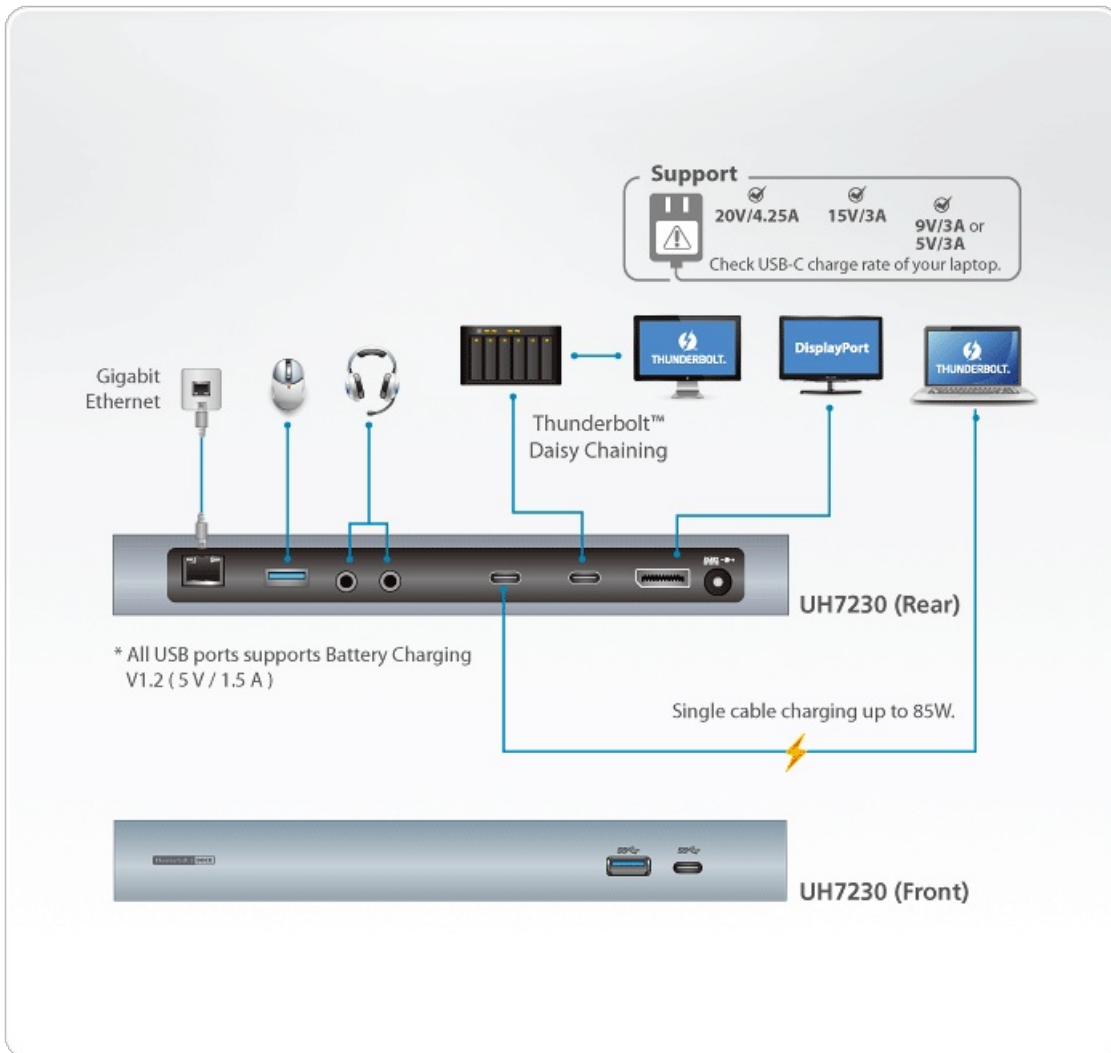

Diagram

ATEN International Co., Ltd.

3F., No.125, Sec. 2, Datong Rd., Sijhih District., New Taipei City 221, Taiwan
Phone: 886-2-8692-6789 Fax: 886-2-8692-6767
www.aten.com E-mail: marketing@aten.com

© Copyright 2015 ATEN® International Co., Ltd.
ATEN and the ATEN logo are trademarks of ATEN International Co., Ltd.
All rights reserved. All other trademarks are the property of their respective owners.