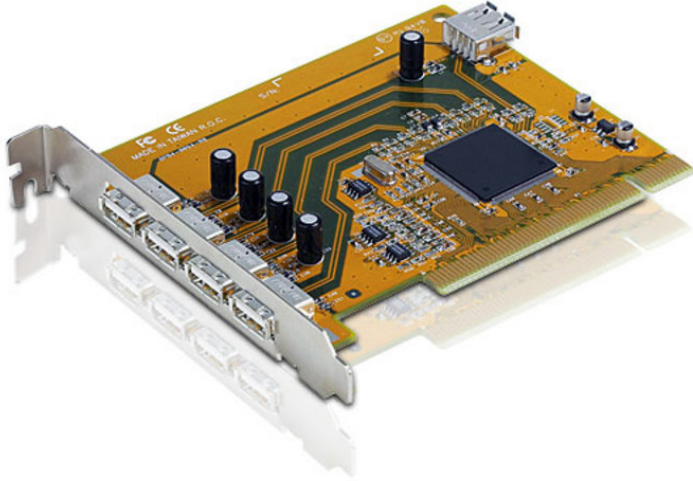

IC250U

5-Port USB 2.0 PCI Card

IC250U is a PCI card with 5 USB ports. It supports hot plug and PnP.

Features

- 5 port USB 2.0 PCI Card.
- Fully compliant with the USB 2.0 specification.
- Supports transfer speeds of up to 480 Mbps.
- Compatible with PC systems.
- Hot swappable.
- OS Support: Windows 2000, Windows XP, [Windows Vista](#)