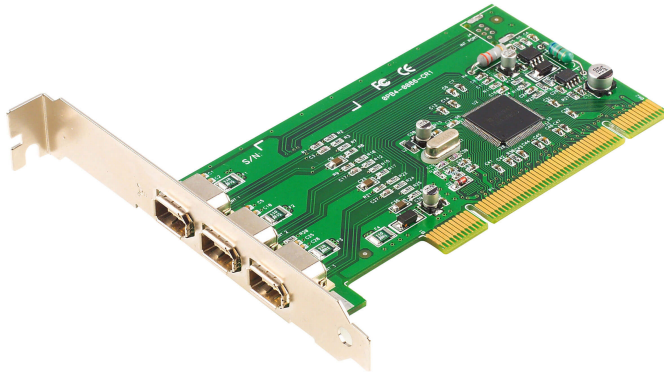

## IC1394

3-Port FireWire PCI card

IC1394 is a hub with 3 built-in IEEE 1394 ports for expanding computer peripherals.

### Features

- Firewire to PCI adapter card supports digital camcorders, hard drivers, scanners, and more.
- Provides 3 independent, fully functioning downstream ports.
- IEEE 1394, IEEE-1394a Compliant.
- Supports transfer speeds of up to 100, 200, and 400 Mbps; automatically uses the highest speed the peripheral supports.
- Supports hot swapping.
- Installs inside the computer: save space; allows for a neat and tidy work environment; no cable mess on the desktop.
- Supports up to 63 daisy-chained external devices running simultaneously.
- OS Support: Windows 2000, Windows XP, [Windows Vista](#)