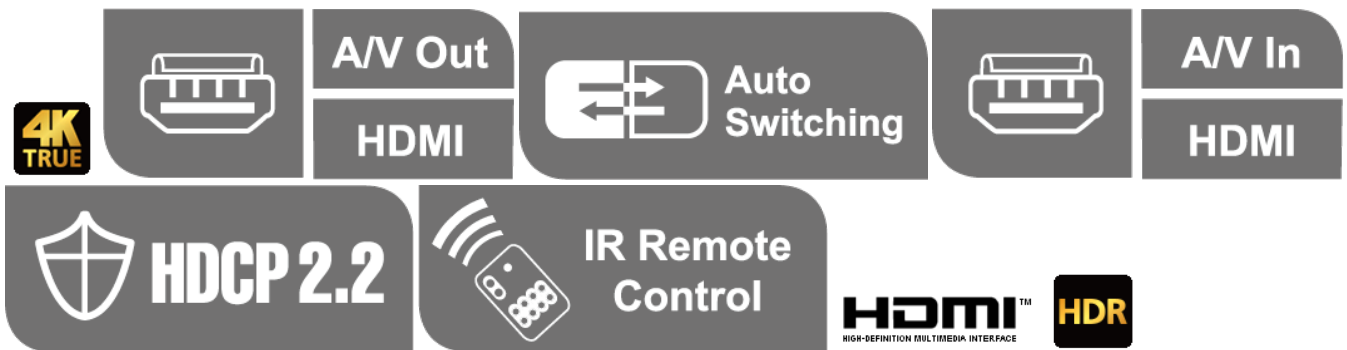

## Talk to Our Experts

If you prefer to have ATEN contact you, please complete the form and a representative will be in touch with you shortly

- Country \*

- Customer Type \*

▲

▼

**Features**

The VS381B 3-Port True 4K HDMI Switch with Auto Switching provides users to switch 3 HDMI input sources to an HDMI display. It supports video resolutions up to True 4K (4096 x 2160 @ 60Hz 4:4:4), data rates up to 18 Gbps, HDR, 3D, Deep Color, and HD lossless audio formats. Furthermore, the VS381B offers switching methods between HDMI sources by front panel pushbuttons and IR remote control, enabling users to effortlessly select desired input.

VS381B is a practical solution for auditorium, home theater, meeting rooms, trade shows, shopping centers, and more.

- Allows up to 3 HDMI input sources to be transmitted to 1 HDMI output display
- Superior video quality – True 4K resolution of 4096 x 2160 / 3840 x 2160 @ 60Hz (4:4:4) up to 5m; HDR supported
- HDMI (3D, Deep Color, 4K, HDR10+, Dolby Vision, HLG)
- HDCP 2.2 compliant
- Auto switching mode for auto port selection
- Switching between HDMI input sources via front panel pushbuttons and IR remote control
- Supports IR extension
- Supports 7.1 channel audio output
- Clear LED indication of device status
- Plug-and-play – no software installation required