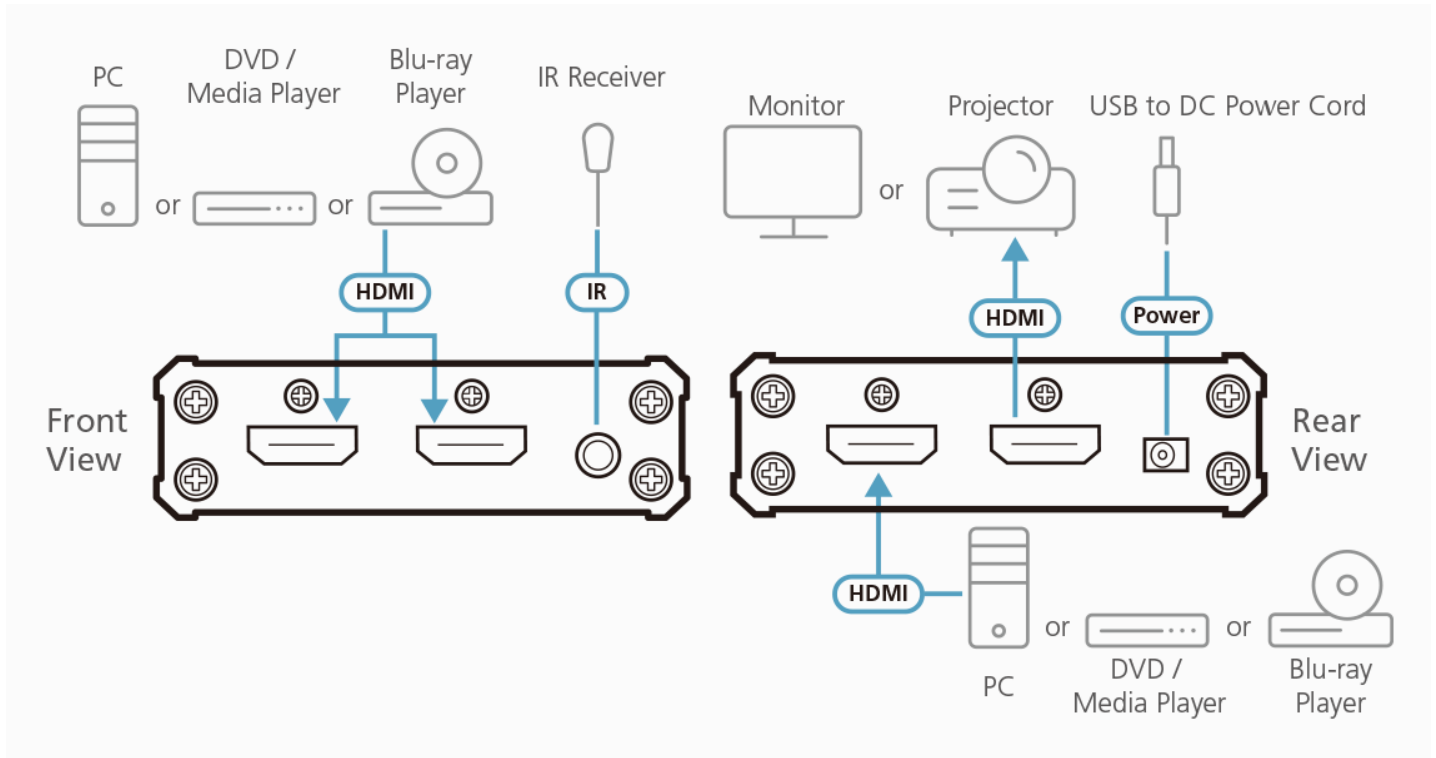

Diagram

ATEN International Co., Ltd.

3F, No.125, Sec. 2, Datong Rd., Sijhih District., New Taipei City 221, Taiwan
Phone: 886-2-8692-6789 Fax: 886-2-8692-6767
www.aten.com E-mail: marketing@aten.com