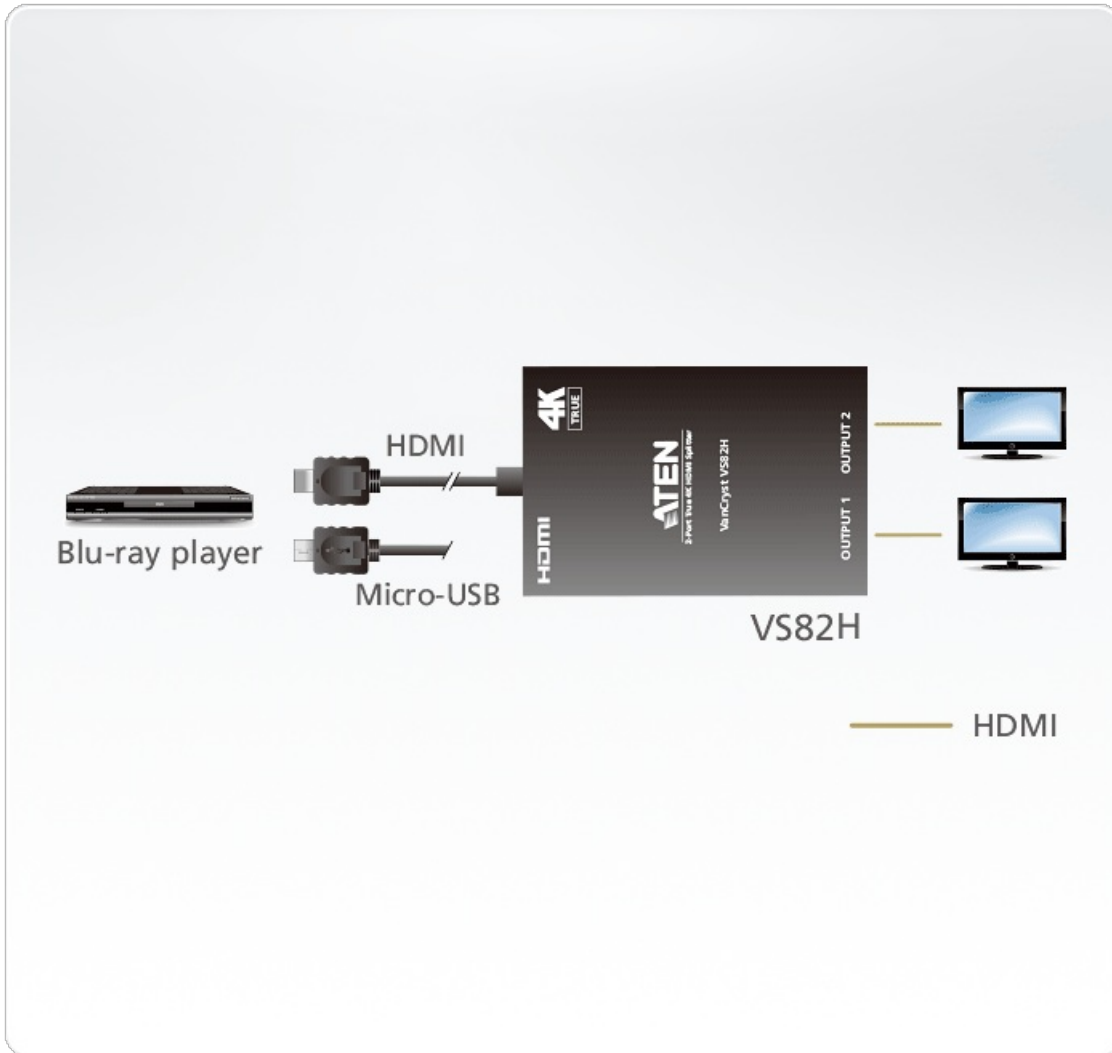

Diagram

ATEN International Co., Ltd.

3F., No.125, Sec. 2, Datong Rd., Sijhih District., New Taipei City 221, Taiwan
Phone: 886-2-8692-6789 Fax: 886-2-8692-6767
www.aten.com E-mail: marketing@aten.com

© Copyright 2015 ATEN® International Co., Ltd.
ATEN and the ATEN logo are trademarks of ATEN International Co., Ltd.
All rights reserved. All other trademarks are the property of their respective owners.