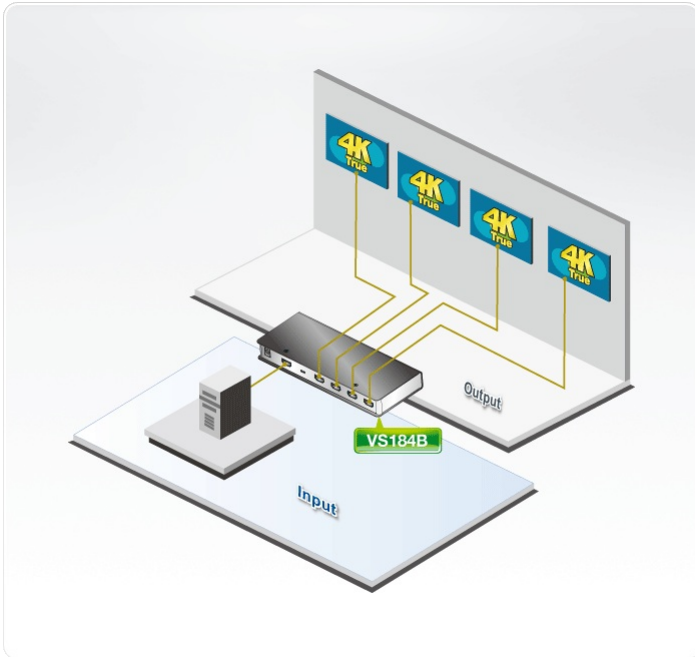

Diagram

ATEN International Co., Ltd.

3F., No. 125, Sec. 2, Datong Rd., Sijhih District., New Taipei City 221, Taiwan
Phone: 886-2-8692-6789 Fax: 886-2-8692-6767
www.aten.com E-mail: marketing@aten.com