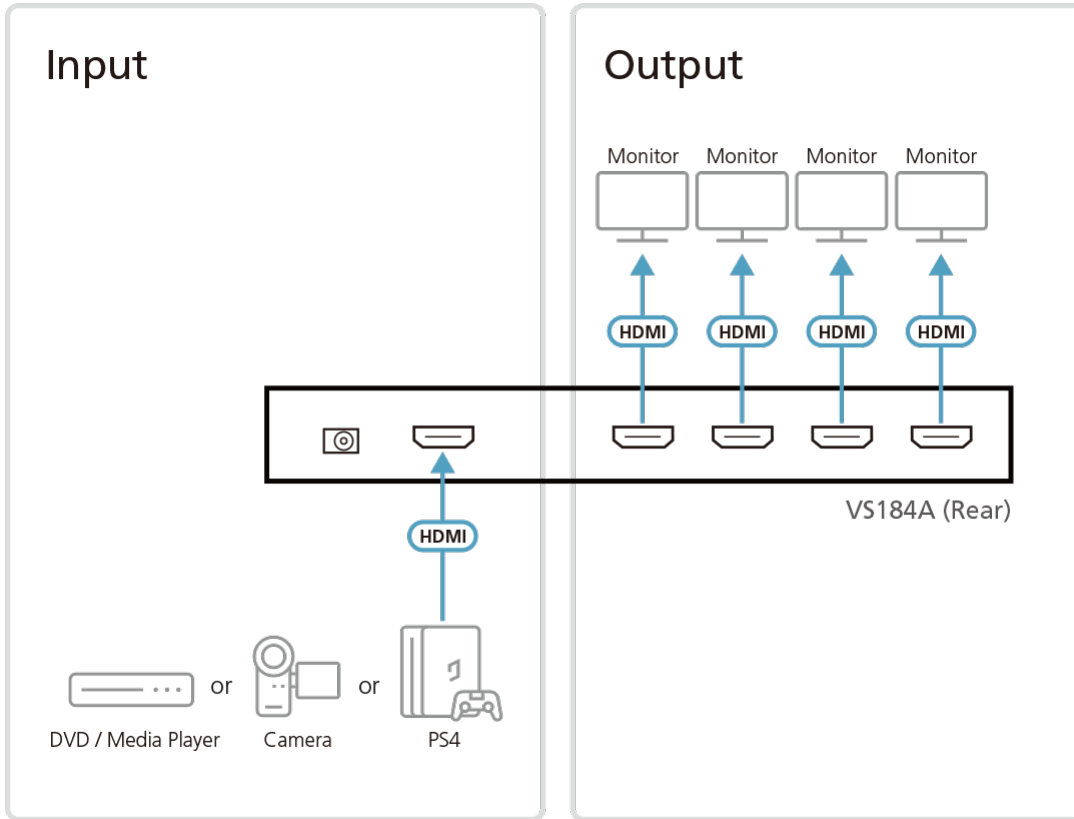

Diagram

ATEN International Co., Ltd.

3F., No. 125, Sec. 2, Datong Rd., Sijhih District., New Taipei City 221, Taiwan
Phone: 886-2-8692-6789 Fax: 886-2-8692-6767
www.aten.com E-mail: marketing@aten.com