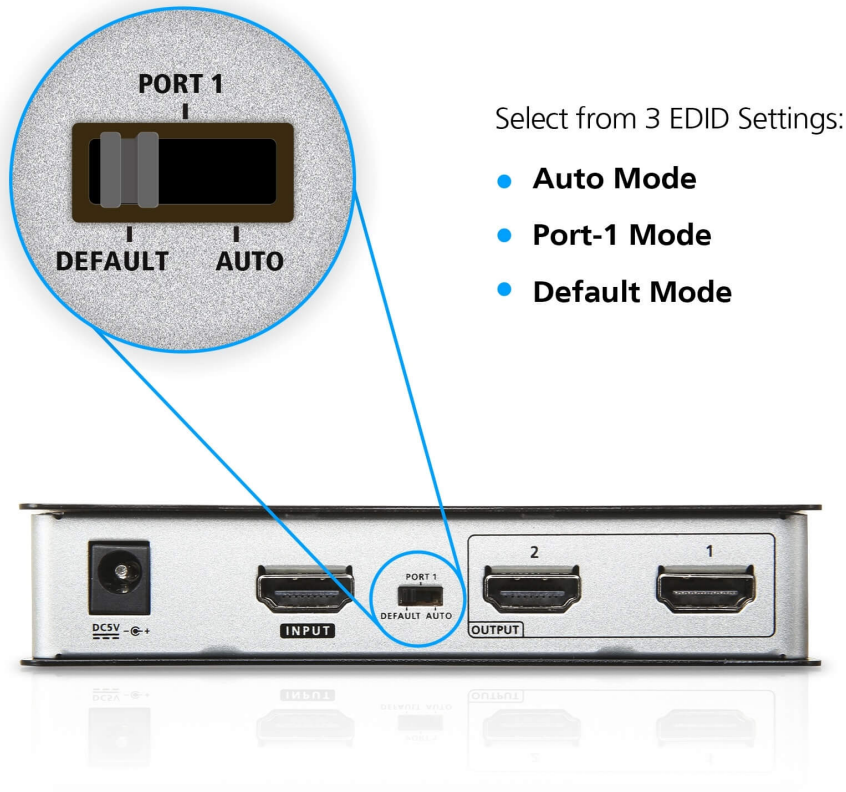

VS182B

2-Port True 4K HDMI Splitter

Double the True 4K Brilliance on Dual Displays

VS182B 2-Port True 4K HDMI Video Splitter

The VS182B is a 2-port video splitter that delivers True 4K audiovisual content from a single HDMI source to two HDMI displays simultaneously. It's an ideal addition to any AV setup where consistent, high-definition content sharing is essential – such as in home entertainment systems, SOHO studios, meeting rooms, classrooms, and more.

One Source, Dual Video Distribution

The video splitter accepts input from an HDMI device – such as a PC, laptop, media player, and more – and streams the AV content to up to two HDMI-enabled displays, making it suitable for both consumer and professional applications.

True 4K Visual Clarity

The VS182B delivers stunning video quality with crystal-clear detail at resolutions up to True 4K (4096x2160 / 3840x2160 @ 60Hz, 4:4:4).

Flexible Long-Distance Cabling

The VS182B allows flexible cabling with connections to an HDMI source and to each HDMI display of up to 5 meters in length, delivering data rates of up to 18 Gbps.

No More Blank Screens

Featuring ATEN EDID Expert™, the video splitter offers selectable EDID settings to ensure smooth power-up and optimal video resolution across different displays.

Applications

The video splitter is ideal for applications that require seamless distribution of pristine audiovisual content across multiple displays, ensuring a stunning viewing experience in any AV setup.