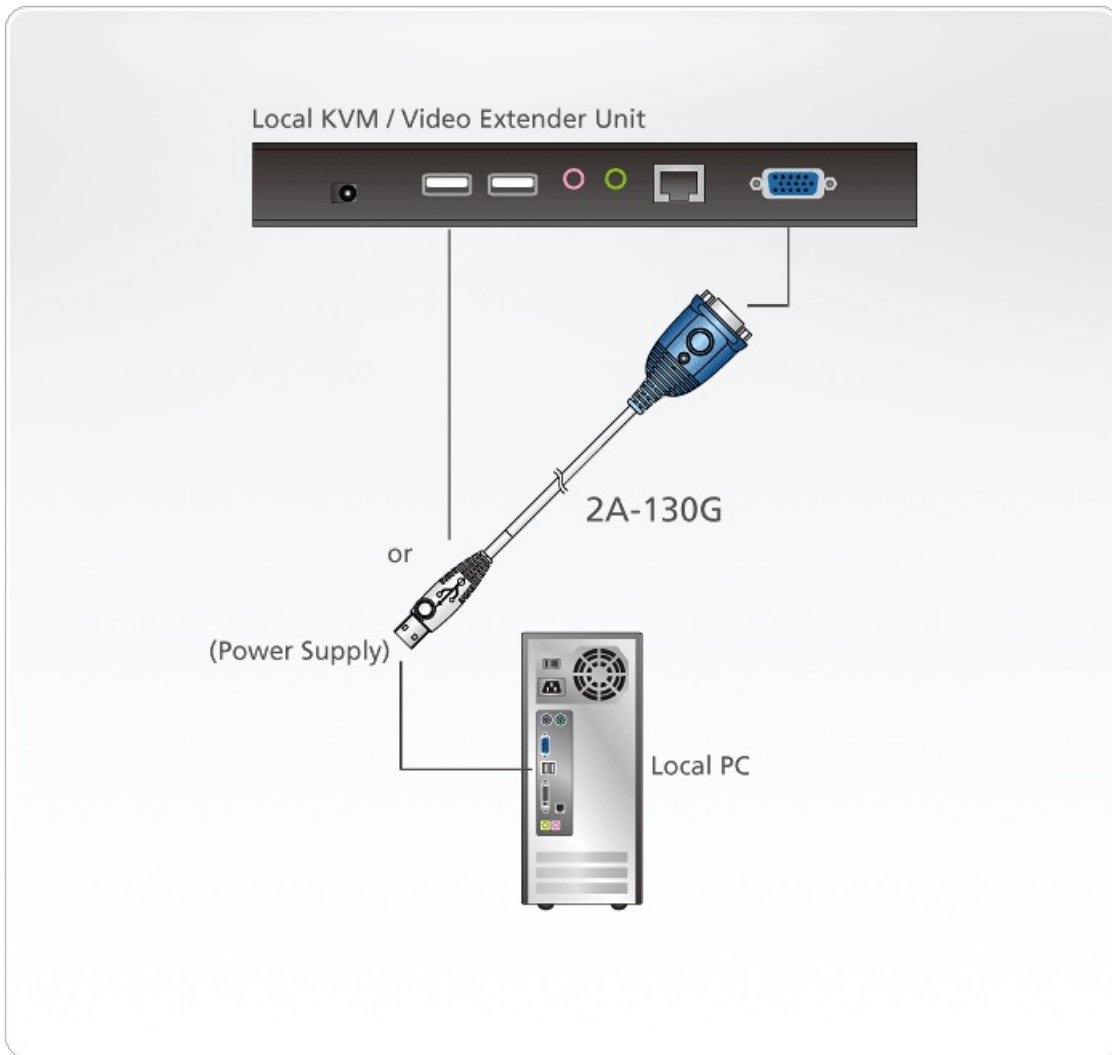

Diagram

ATEN International Co., Ltd.

3F., No.125, Sec. 2, Datong Rd., Sijhih District., New Taipei City 221, Taiwan
Phone: 886-2-8692-6789 Fax: 886-2-8692-6767
www.aten.com E-mail: marketing@aten.com

© Copyright 2015 ATEN® International Co., Ltd.
ATEN and the ATEN logo are trademarks of ATEN International Co., Ltd.
All rights reserved. All other trademarks are the property of their
respective owners.