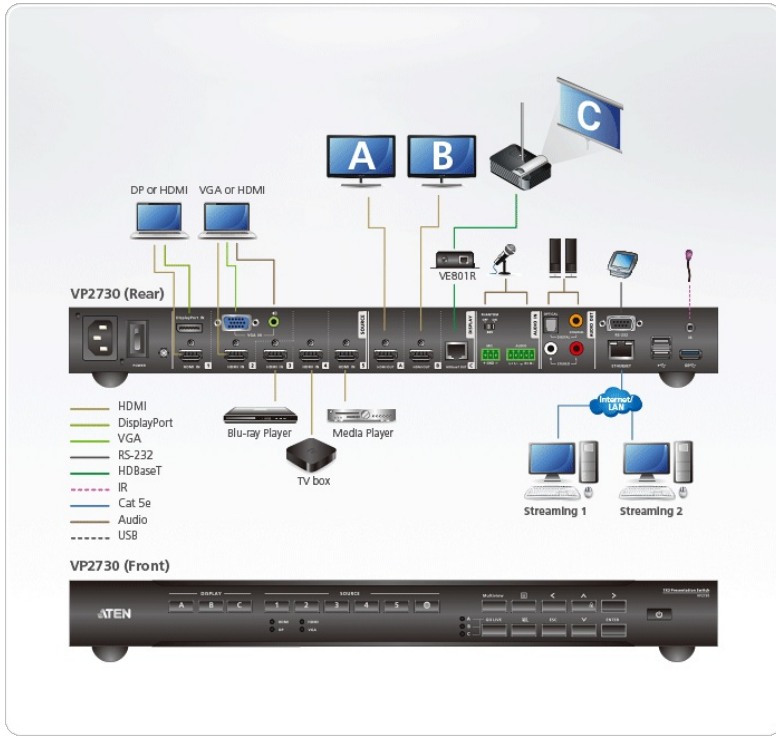

Diagram

ATEN International Co., Ltd.

3F., No.125, Sec. 2, Datong Rd., Sijhih District., New Taipei City 221, Taiwan
Phone: 886-2-8692-6789 Fax: 886-2-8692-6767
www.aten.com E-mail: marketing@aten.com

© Copyright 2015 ATEN® International Co., Ltd.
ATEN and the ATEN logo are trademarks of ATEN International Co., Ltd.
All rights reserved. All other trademarks are the property of their respective owners.