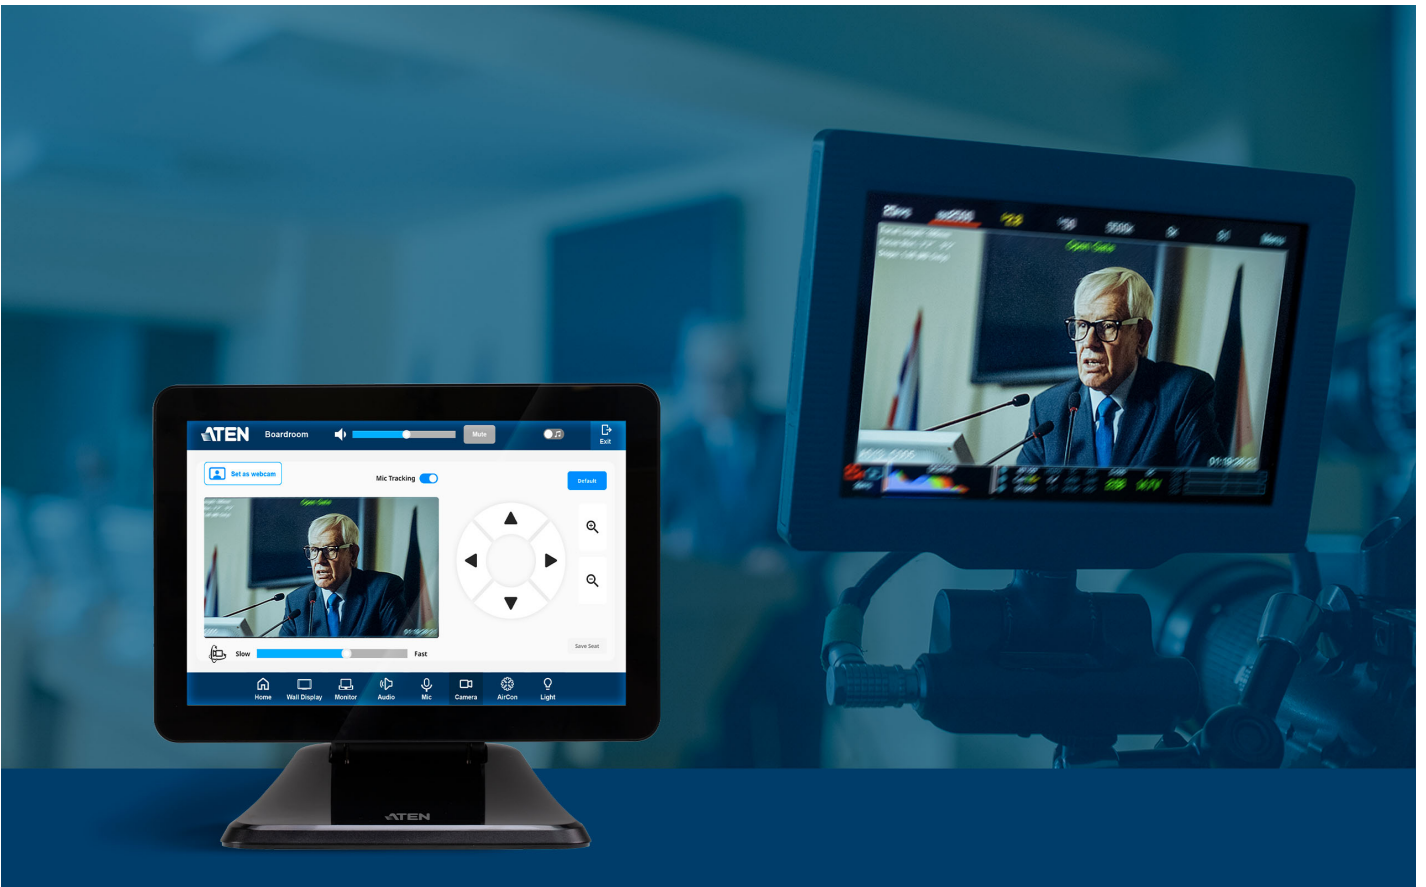

VK330

10.1" Touch Panel

One Panel. Total Control

VK330 10.1" Touch Panel

The VK330 10" Touch Panel centralizes system control through an intuitive, responsive interface, allowing quick switching between the ATEN Control System app and third-party applications. Integrated with ATEN's Room Booking System, it also enables room status updates directly from the panel, streamlining meeting setup. Its compact 10" design and PoE capability make it ideal for mid- to large-sized meeting and conference rooms, where a clearly readable screen and simplified cabling are essential.

App Switching

RBS Integration

Video Streaming
Preview

Multi-Room
Centralized Control

Power
over Ethernet

VESA Mounting

Third-Party Application Control with AppSwitcher

In addition to interfacing with the ATEN Control System, the VK330 also serves as a dedicated, cost-effective touch panel for third-party apps such as video conferencing, device control, or custom room apps, enabling direct control without a separate controller.

Streamlining Access with In-Room Booking Control

With integration into [ATEN Unizon](#) and the Room Booking System, booking a room, checking in or out, viewing room status, and extending a meeting are all just a few taps away on the panel – anytime during a meeting.

Real-Time Video Streaming Preview

The VK330 displays real-time feeds from IP cameras and ATEN VE89 series video over IP transmitters via native RTSP/ONVIF protocols, enabling direct preview and seamless switching of video sources from the panel.