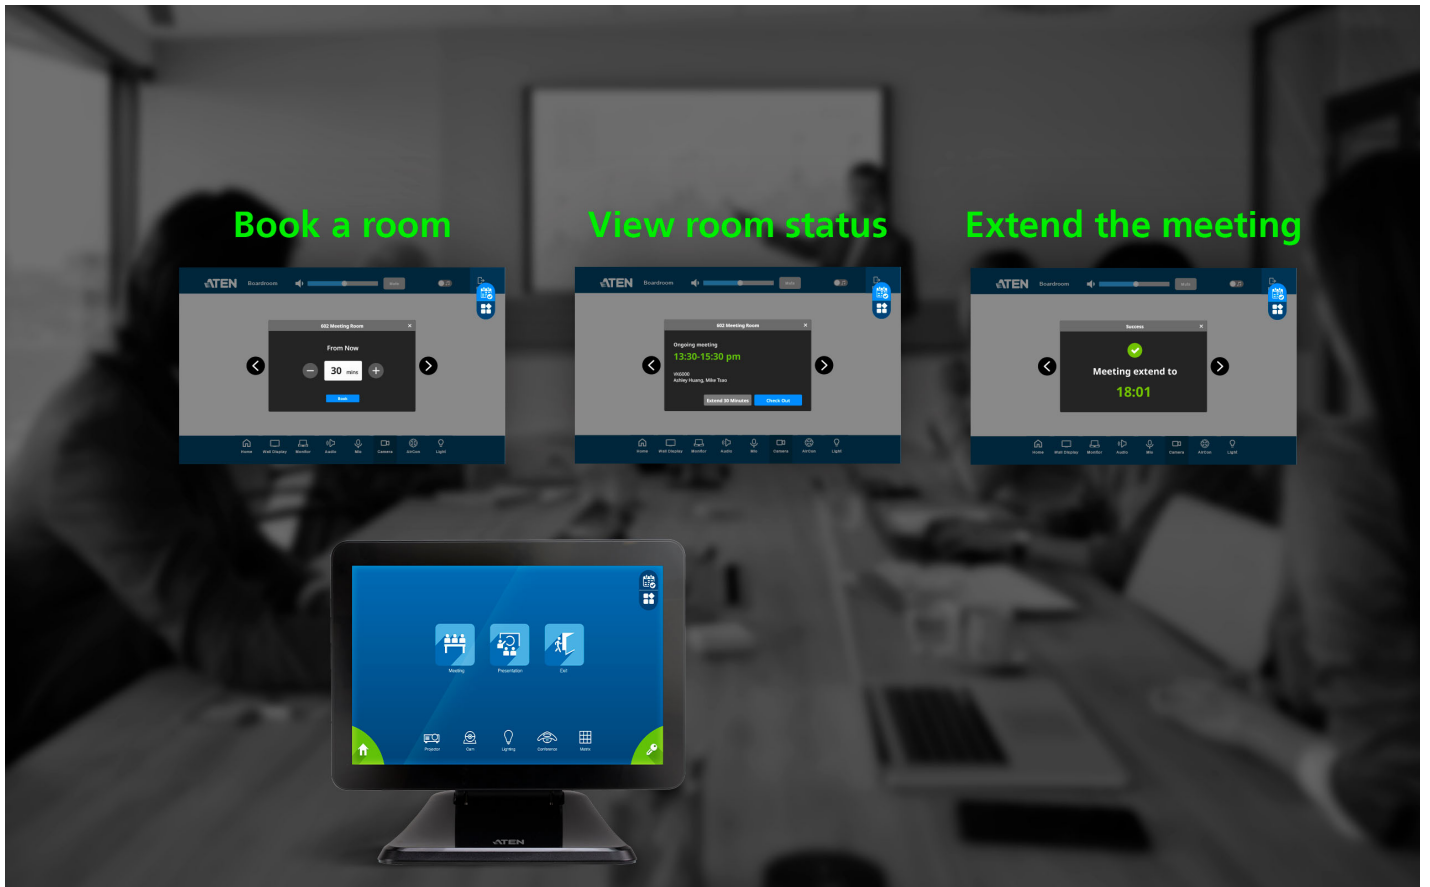

VK330

10.1" Touch Panel

One Panel. Total Control

VK330 10.1" Touch Panel

The VK330 10" Touch Panel centralizes system control through an intuitive, responsive interface, allowing quick switching between the ATEN Control System app and third-party applications. Integrated with ATEN's Room Booking System, it also enables room status updates directly from the panel, streamlining meeting setup. Its compact 10" design and PoE capability make it ideal for mid- to large-sized meeting and conference rooms, where a clearly readable screen and simplified cabling are essential.

App Switching

RBS Integration

Video Streaming
Preview

Multi-Room
Centralized Control

Power
over Ethernet

VESA Mounting

Third-Party Application Control with AppSwitcher

In addition to interfacing with the ATEN Control System, the VK330 also serves as a dedicated, cost-effective touch panel for third-party apps such as video conferencing, device control, or custom room apps, enabling direct control without a separate controller.

Streamlining Access with In-Room Booking Control

With integration into [ATEN Unizon](#) and the Room Booking System, booking a room, checking in or out, viewing room status, and extending a meeting are all just a few taps away on the panel – anytime during a meeting.

Real-Time Video Streaming Preview

The VK330 displays real-time feeds from IP cameras and ATEN VE89 series video over IP transmitters via native RTSP/ONVIF protocols, enabling direct preview and seamless switching of video sources from the panel.