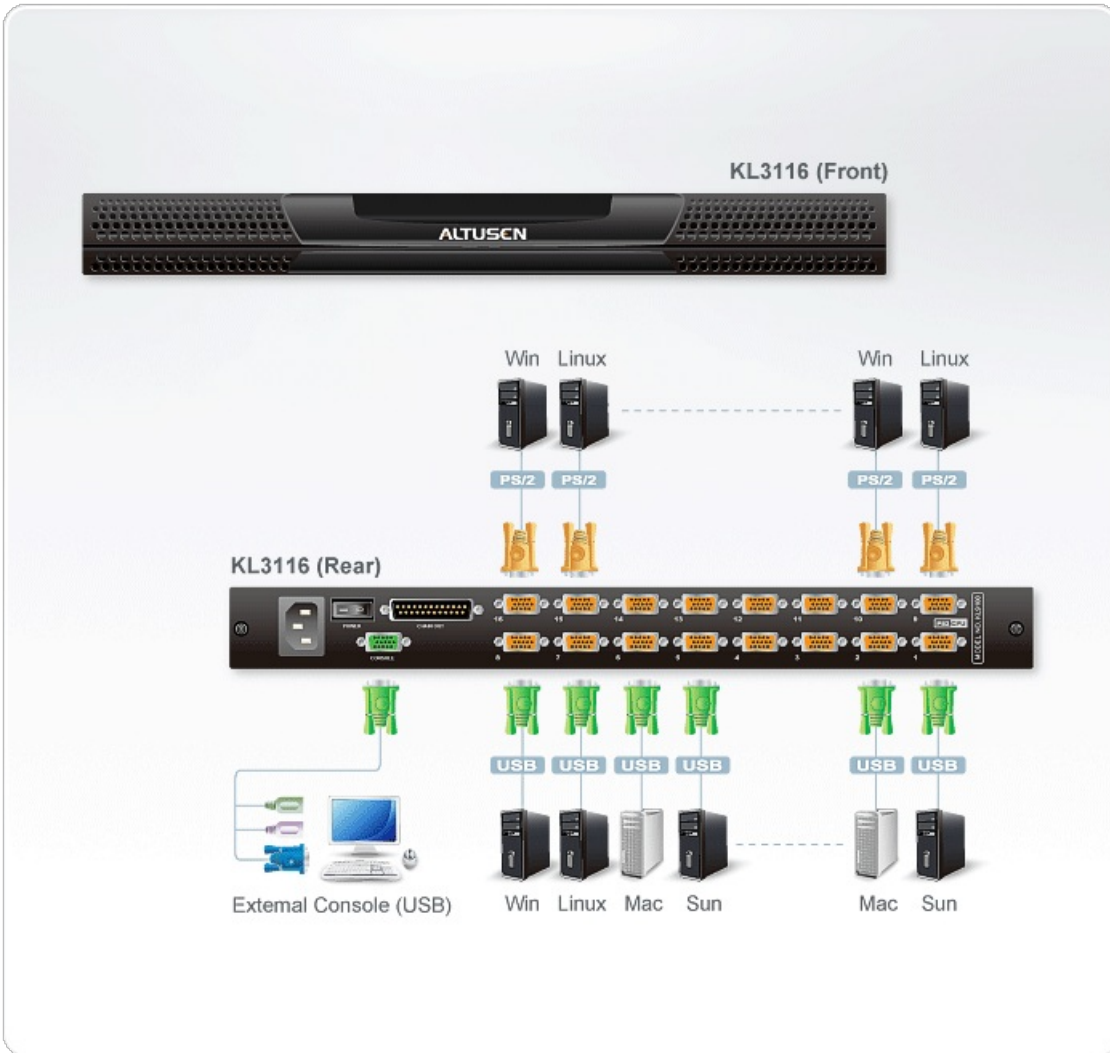

Diagram

ATEN International Co., Ltd.

3F., No.125, Sec. 2, Datong Rd., Sijhih District., New Taipei City 221, Taiwan
Phone: 886-2-8692-6789 Fax: 886-2-8692-6767
www.aten.com E-mail: marketing@aten.com

© Copyright 2015 ATEN® International Co., Ltd.
ATEN and the ATEN logo are trademarks of ATEN International Co., Ltd.
All rights reserved. All other trademarks are the property of their
respective owners.