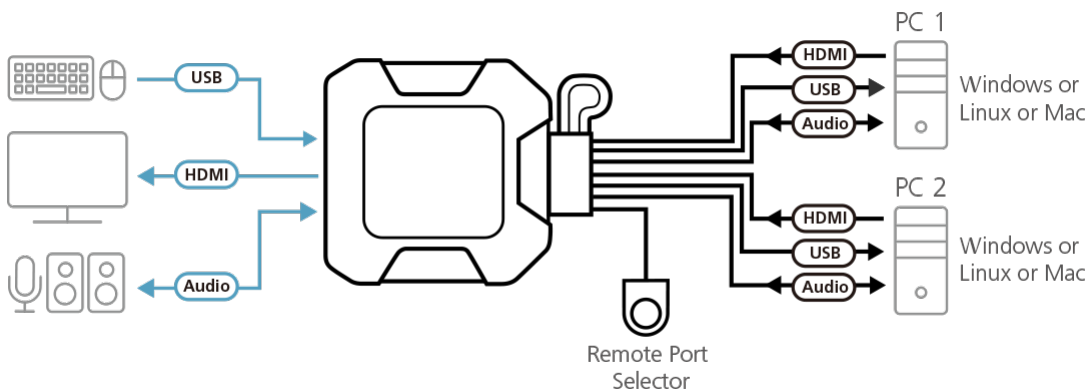

Specification

Computer Connections	2
Port Selection	Remote Port Selector
Connectors	
Console Ports	1 x HDMI Female 2 x USB Type A Female 1 x 3.5mm Audio Jack Female (Green) 1 x 3.5mm Audio Jack Female (Pink)
KVM (Computer) Ports	2 x HDMI Male 2 x USB Type A Male 2 x 3.5mm Audio Jack Male (Green) 2 x 3.5mm Audio Jack Male (Pink)
Power (Optional)	1 x USB Micro Type B Female
LEDs	
KVM Port (On Line /Selected)	2 (White)
Cable Length	
KVM	2 x 1.2 m
Remote Port Selector	1.8 m
Emulation	
Keyboard / Mouse	N/A
Video	Up to 4096 x 2160 @ 60Hz, 2560 x 1440 @ 144Hz
Power Consumption	DC5V:1.4W:19BTU/h Note: ● The measurement in Watts indicates the typical power consumption of the device with no external loading. ● The measurement in BTU/h indicates the power consumption of the device when it is fully loaded.
Environmental	
Operating Temperature	0 - 50°C
Storage Temperature	-20 - 60°C
Humidity	0-80% RH, Non-condensing
Physical Properties	
Housing	Plastic
Weight	0.34 kg (0.75 lb)
Dimensions (L x W x H)	8.34 x 8.42 x 3.04 cm (3.28 x 3.31 x 1.2 in.)
Note	For some of rack mount products, please note that the standard physical dimensions of WxDxH are expressed using a LxWxH format.

Diagram

ATEN International Co., Ltd.

3F., No.125, Sec. 2, Datong Rd., Sijhih District., New Taipei City 221, Taiwan
Phone: 886-2-8692-6789 Fax: 886-2-8692-6767
www.aten.com E-mail: marketing@aten.com