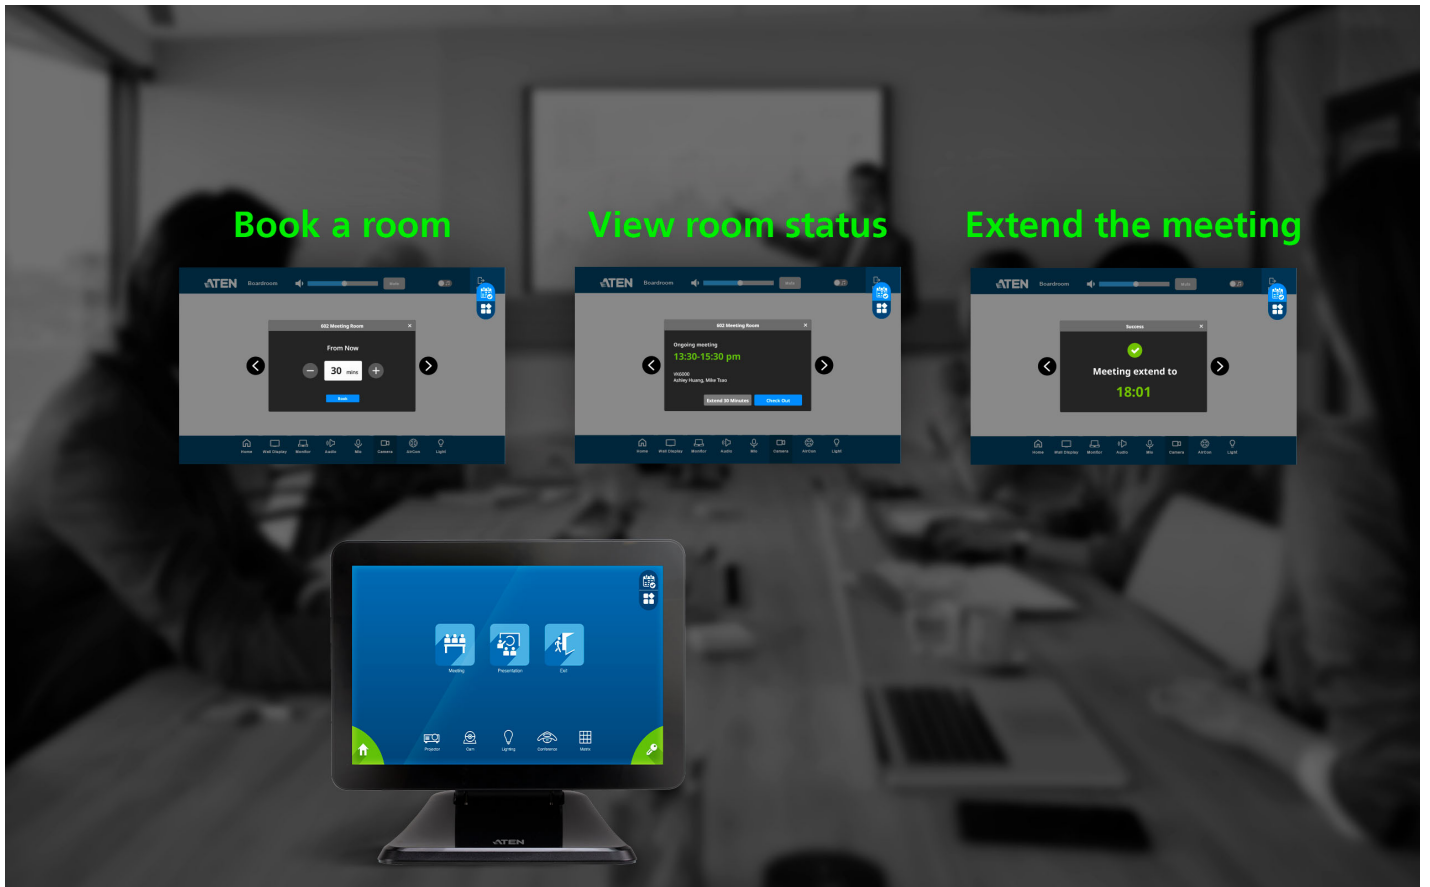

VK330

10.1" Touch Panel

The VK330 10" Touch Panel centralizes system control through an intuitive, responsive interface, allowing quick switching between the ATEN Control System app and third-party applications. Integrated with ATEN's Room Booking System, it also enables room status updates directly from the panel, streamlining meeting setup. Its compact 10" design and PoE capability make it ideal for mid- to large-sized meeting and conference rooms, where a clearly readable screen and simplified cabling are essential.

App Switching

RBS Integration

Video Streaming
Preview

Multi-Room
Centralized Control

Power
over Ethernet

VESA Mounting

Third-Party Application Control with AppSwitcher

In addition to interfacing with the ATEN Control System, the VK330 also serves as a dedicated, cost-effective touch panel for third-party apps such as video conferencing, device control, or custom room apps, enabling direct control without a separate controller.

Streamlining Access with In-Room Booking Control

With integration into [ATEN Unizon](#) and the Room Booking System, booking a room, checking in or out, viewing room status, and extending a meeting are all just a few taps away on the panel – anytime during a meeting.

Real-Time Video Streaming Preview

The VK330 displays real-time feeds from IP cameras and ATEN VE89 series video over IP transmitters via native RTSP/ONVIF protocols, enabling direct preview and seamless switching of video sources from the panel.