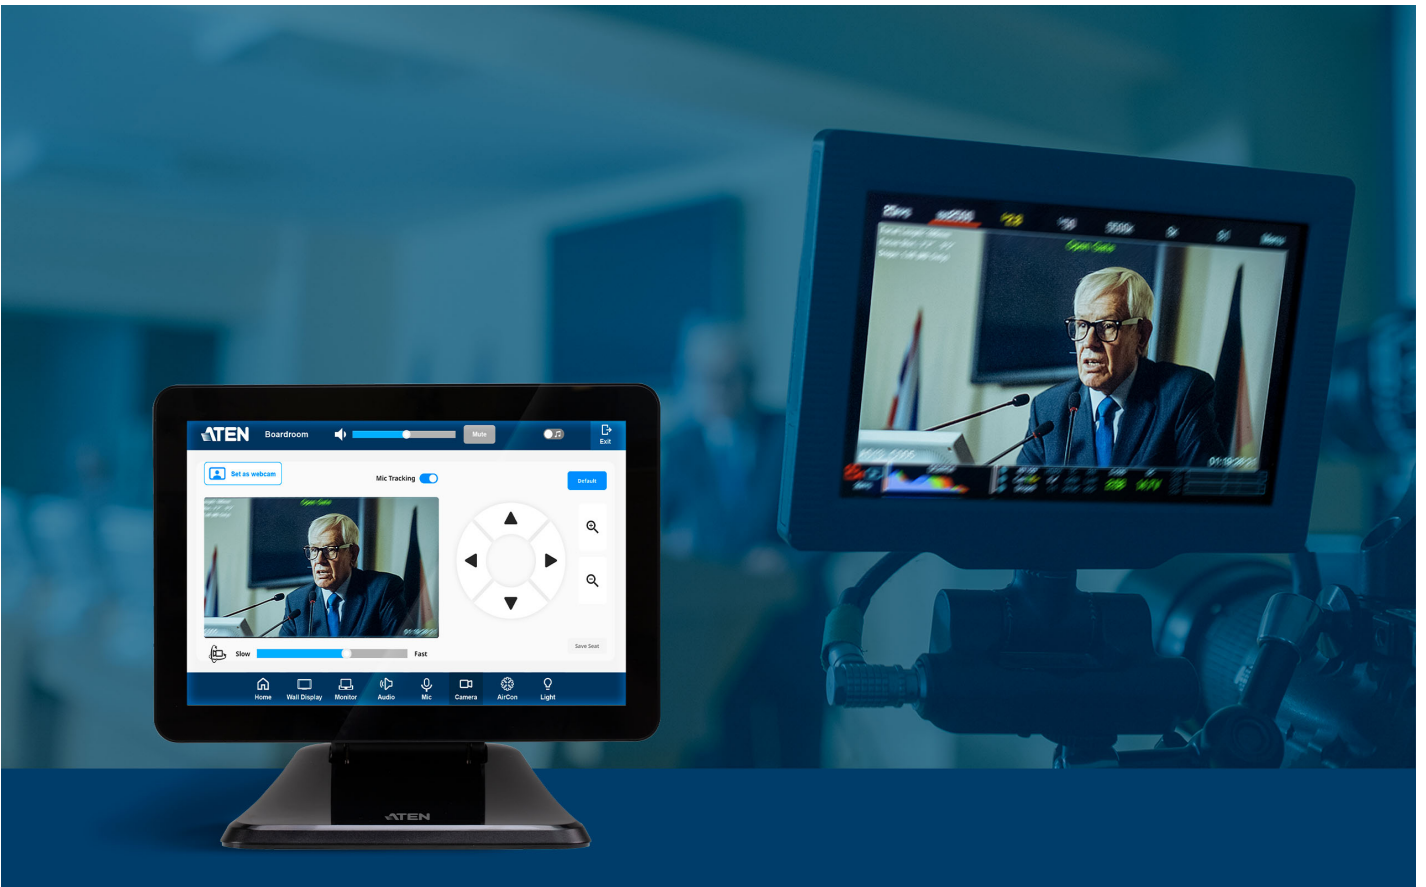

VK330

10.1" Touch Panel

The VK330 10" Touch Panel centralizes system control through an intuitive, responsive interface, allowing quick switching between the ATEN Control System app and third-party applications. Integrated with ATEN's Room Booking System, it also enables room status updates directly from the panel, streamlining meeting setup. Its compact 10" design and PoE capability make it ideal for mid- to large-sized meeting and conference rooms, where a clearly readable screen and simplified cabling are essential.

App Switching

RBS Integration

Video Streaming
Preview

Multi-Room
Centralized Control

Power
over Ethernet

VESA Mounting

Third-Party Application Control with AppSwitcher

In addition to interfacing with the ATEN Control System, the VK330 also serves as a dedicated, cost-effective touch panel for third-party apps such as video conferencing, device control, or custom room apps, enabling direct control without a separate controller.

Streamlining Access with In-Room Booking Control

With integration into [ATEN Unizon](#) and the Room Booking System, booking a room, checking in or out, viewing room status, and extending a meeting are all just a few taps away on the panel – anytime during a meeting.

Real-Time Video Streaming Preview

The VK330 displays real-time feeds from IP cameras and ATEN VE89 series video over IP transmitters via native RTSP/ONVIF protocols, enabling direct preview and seamless switching of video sources from the panel.