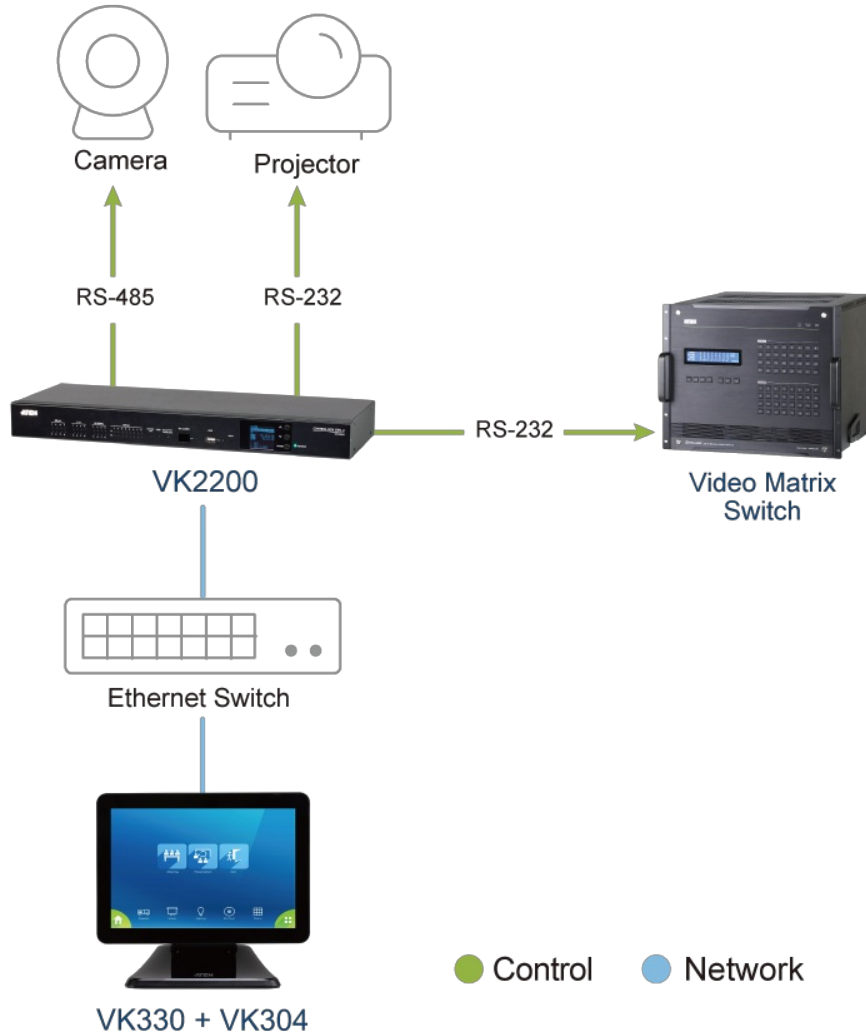

Diagram

ATEN International Co., Ltd.

3F., No.125, Sec. 2, Datong Rd., Sijhih District., New Taipei City 221, Taiwan
Phone: 886-2-8692-6789 Fax: 886-2-8692-6767
www.aten.com E-mail: marketing@aten.com