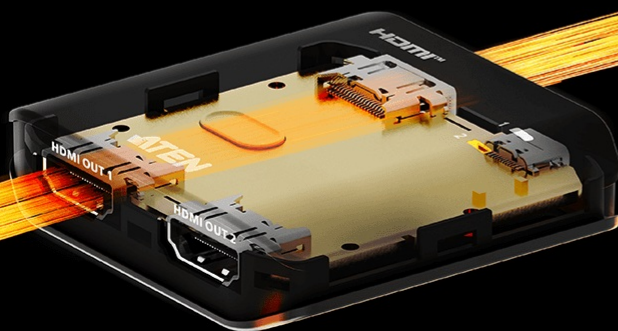

VS5812

2-Port 8K HDMI Splitter

essentials

2-Port 8K HDMI Splitter

8K

4K
120Hz

VS5812

Superior Video

3D | Deep Color |
HDR10+ | Dolby Vision®

Premium Audio

DTS-HD Master Audio™ | DTS:X®
Dolby® TrueHD | Dolby Atmos®

Input

HDMI x1

Output

HDMI x2

HDCP 2.2/2.3

VRR + ALLM

Ultra High Speed

48 Gbps Data Transfer

Accent Lig

Uncompromised 8K Visuals across Dual-Display

essentials 2-Port 8K HDMI Splitter **VS5812**

All references to and depictions of compatible products, including those produced by Sony Interactive Entertainment (PlayStation), or Audio Technica, are for compatibility demonstration purposes only, not intended to suggest any endorsement or sponsorship by or affiliation with those product manufacturers.

The VS5812 2-Port 8K HDMI Splitter is designed to deliver uncompromised visual performance from a single source to dual displays. Compact, robust, and effective in design, the VS5812 is the perfect choice for professional home theaters, hybrid gaming setups, professional studios, and commercial AV environments offering uncompromised performance. Supporting resolutions up to 4K@120Hz and 8K@30Hz, the VS5812 is the essential choice for dual display setups that require uncompromised image and picture. Featuring 100% CEC, HDCP, HDCP 2.3, HDCP 2.2, HDCP 1.4, and HDCP 1.3, the VS5812 is the essential choice for dual display setups that require uncompromised image and picture. Featuring 100% CEC, HDCP, HDCP 2.3, HDCP 2.2, HDCP 1.4, and HDCP 1.3, the VS5812 is the essential choice for dual display setups that require uncompromised image and picture.