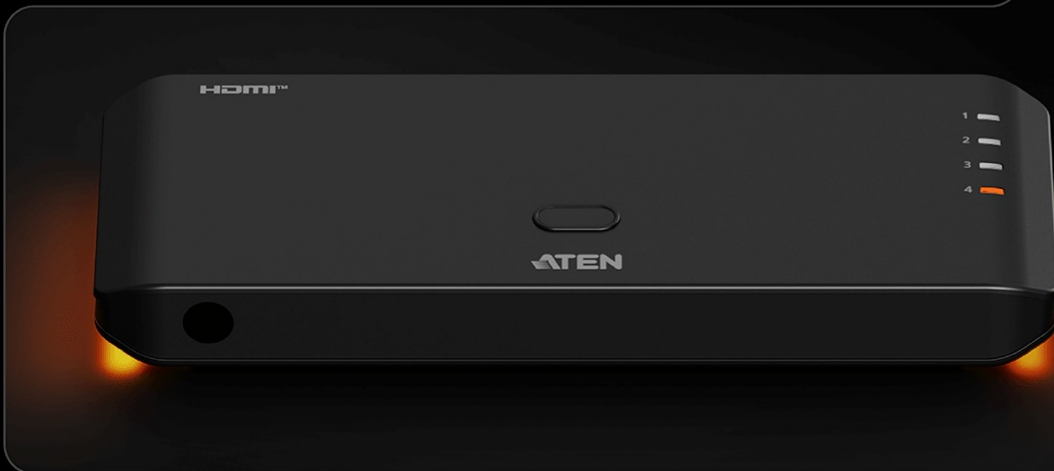

VS4841

4-Port True 4K HDMI Switch

essentials

4-Port True 4K HDMI Switch

VS4841

Superior Video

3D | Deep Color | HDR10+

Premium Audio

Pushbutton |
IR Remote Control

One-Button Switch, Four Ways to Play

essentials 4-Port True 4K HDMI Switch **VS4841**

All references to and depictions of compatible products, including those produced by Apple, Sony Interactive Entertainment (PlayStation), or Microsoft (Xbox), are for compatibility demonstration purposes only, not intended to suggest any endorsement or sponsorship by or affiliation with those product manufacturers.

The ATEN VS4841 4-Port True 4K HDMI Switch is a compact, sleek, and portable device that allows you to switch between four different HDMI sources (laptop, desktop PC, PS5, Xbox) to a single monitor or TV. It features a one-button control and supports 4K resolution, making it an ideal solution for gamers and professionals alike.

Sleek.

Compact.

Portable.

Accent Light

Stay in Sync with a Stylish Glow

One-Button Switch

Switch between devices effortlessly using the pushbutton or the IR remote.

True 4K + HDR