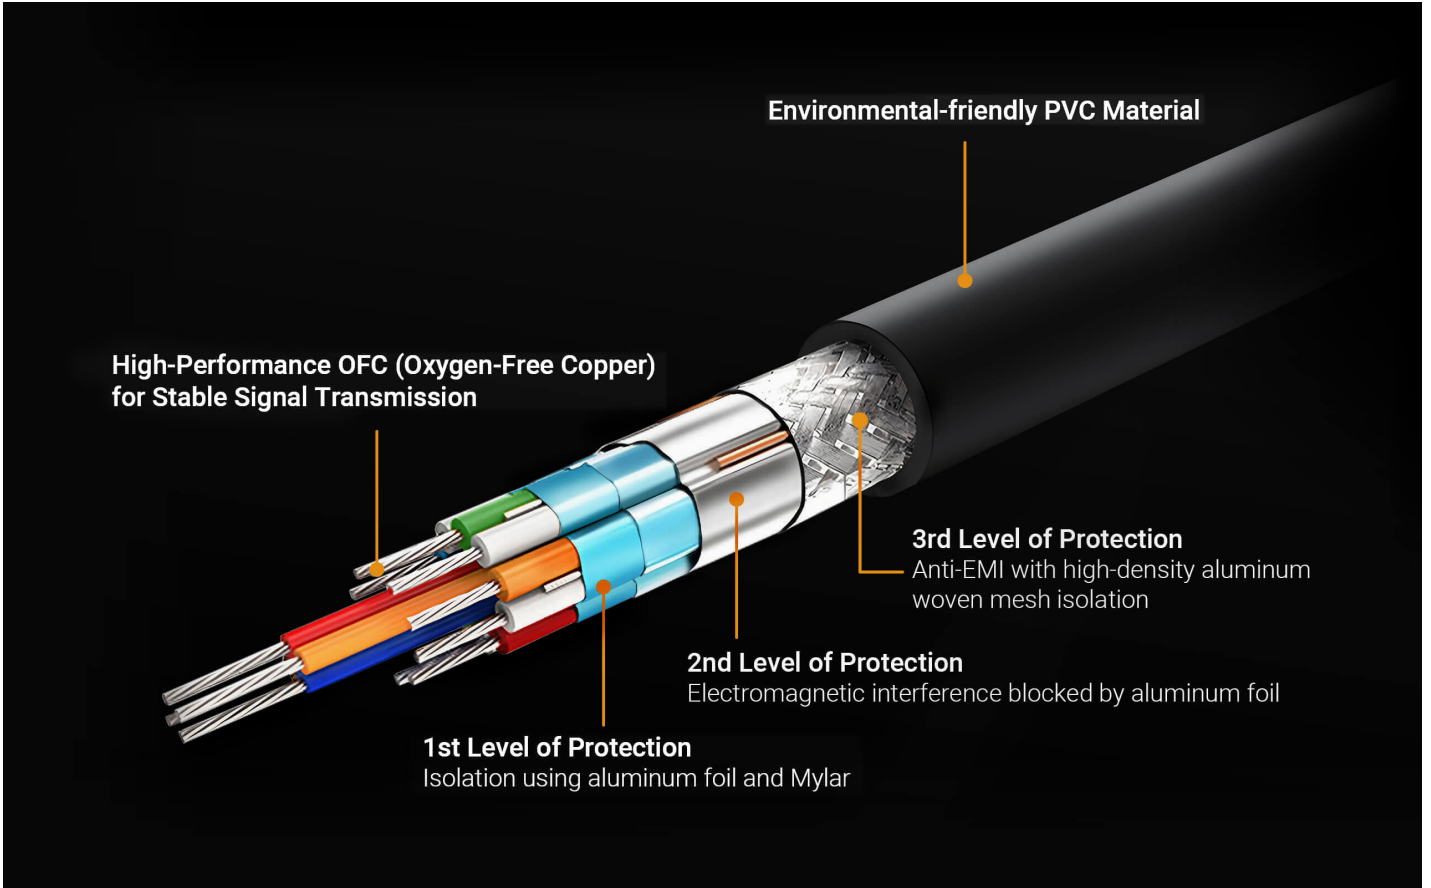

Broad Compatibility

Display Device

- 8K
TV / HDTV
- 4K@120
Monitor
- Projector
- Video Wall

- PC
- Laptop
- TV Box
- Gaming

Source Device

Applications

- 1.
- 2.
- 3.

In Office