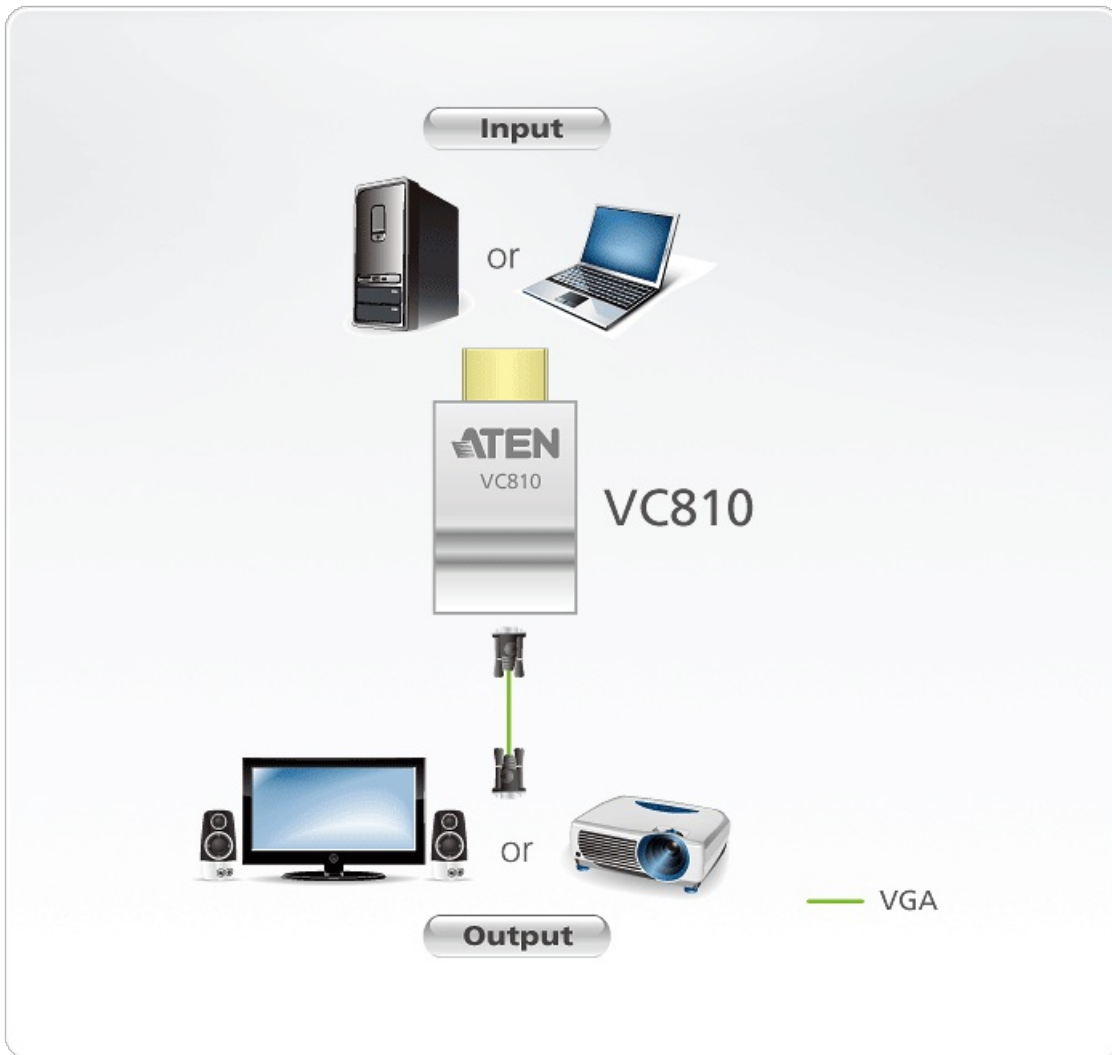

Diagram

ATEN International Co., Ltd.

3F., No.125, Sec. 2, Datong Rd., Sijhih District., New Taipei City 221, Taiwan
Phone: 886-2-8692-6789 Fax: 886-2-8692-6767
www.aten.com E-mail: marketing@aten.com

© Copyright 2015 ATEN® International Co., Ltd.
ATEN and the ATEN logo are trademarks of ATEN International Co., Ltd.
All rights reserved. All other trademarks are the property of their
respective owners.