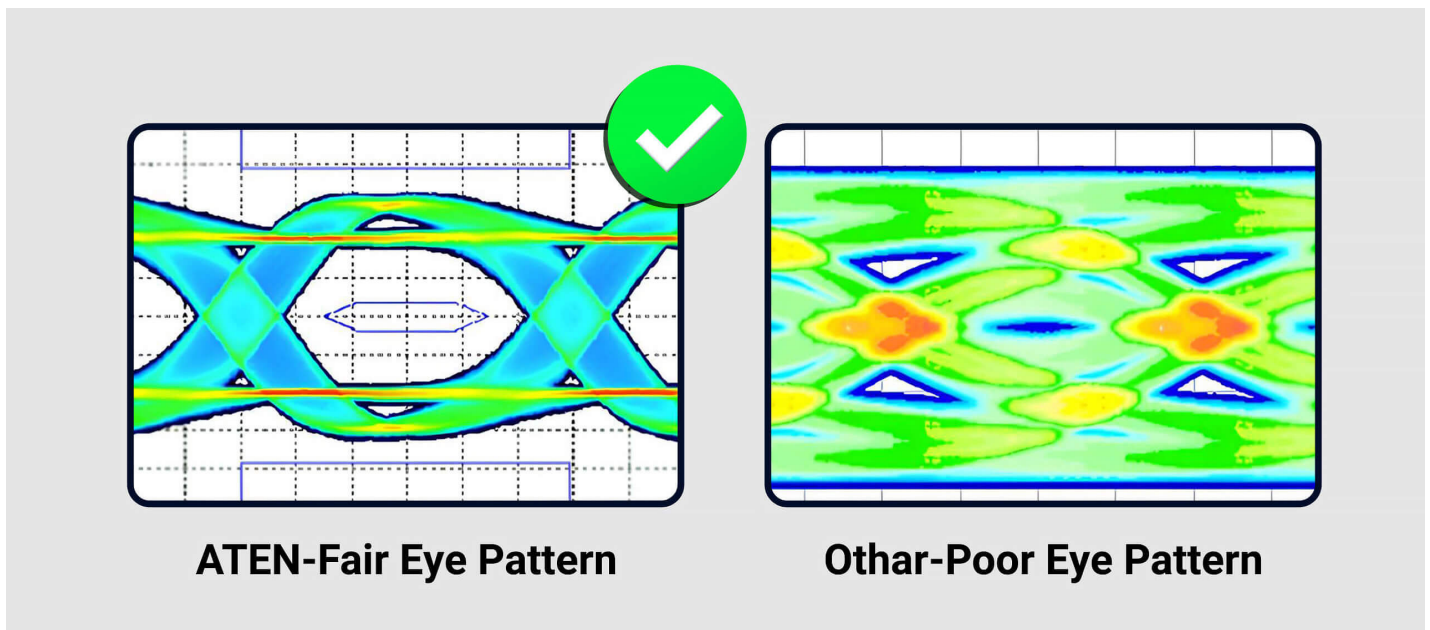

### Source Device

Industry-Proven Quality, Detail-Oriented Craftsmanship

**ATEN Optimum Cable Quality Assurance**

- Expertly crafted, superior-quality HDMI cable
- Reliably stable performance in electromagnetic environments
- Robust product durability for frequent hot-plugging