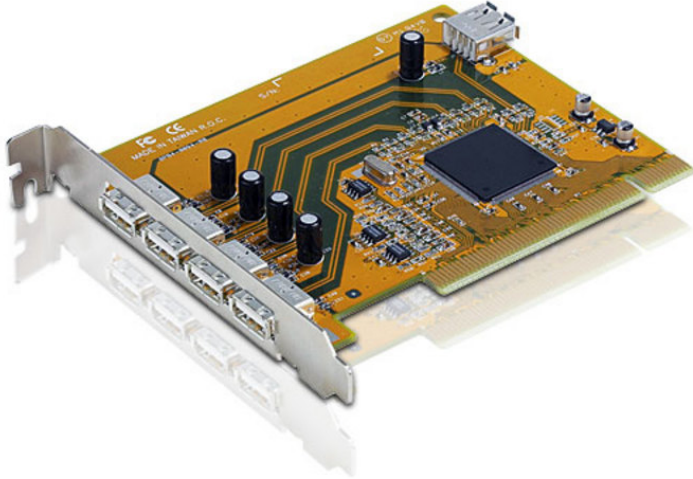

IC250U

5-Port USB 2.0 PCI Card

IC250U is a PCI card with 5 USB ports. It supports hot plug and PnP.

Features

- 5 port USB 2.0 PCI Card.
- Fully compliant with the USB 2.0 specification.
- Supports transfer speeds of up to 480 Mbps.
- Compatible with PC systems.
- Hot swappable.
- OS Support: Windows 2000, Windows XP, [Windows Vista](#)