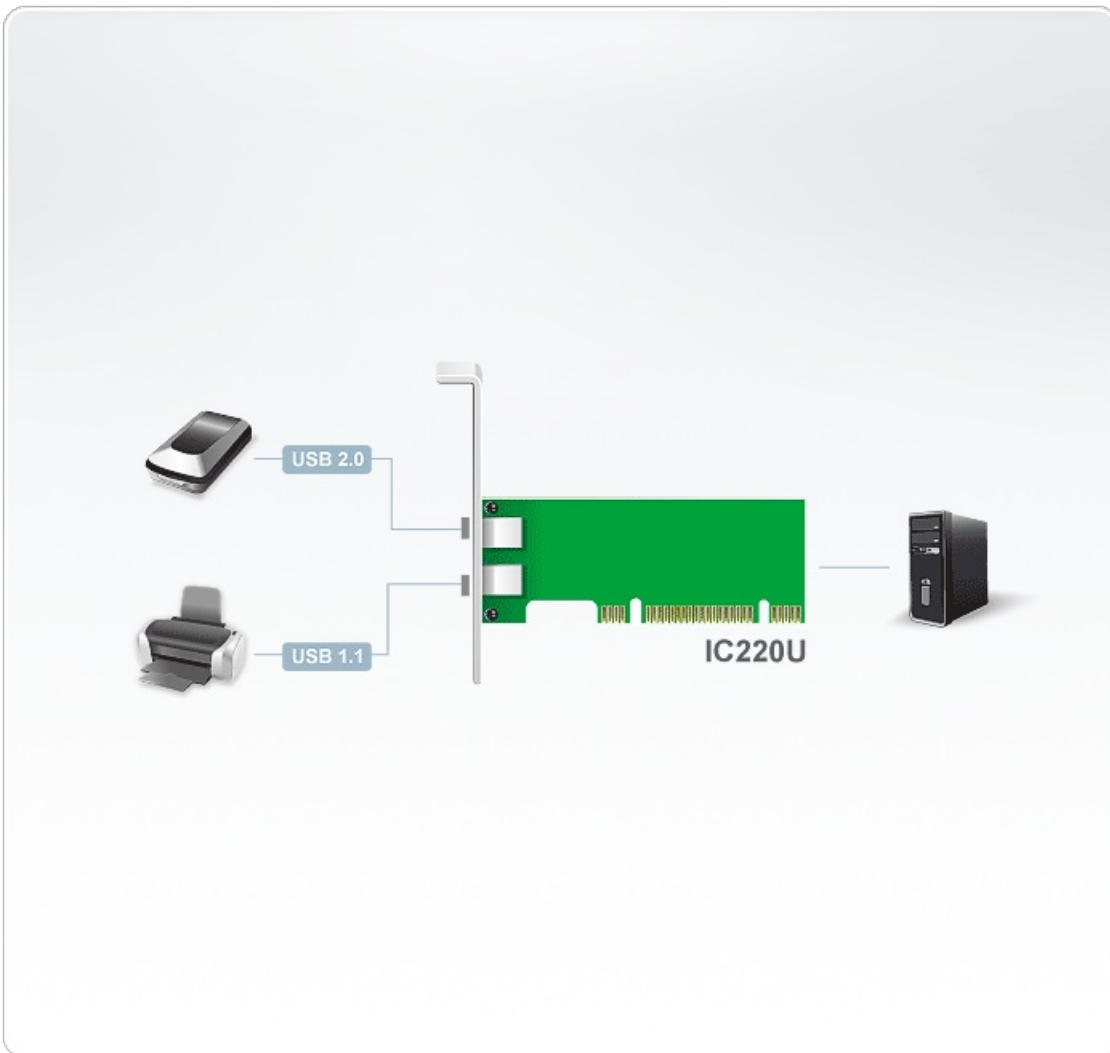

Diagram

ATEN International Co., Ltd.

3F., No.125, Sec. 2, Datong Rd., Sijhih District., New Taipei City 221, Taiwan
Phone: 886-2-8692-6789 Fax: 886-2-8692-6767
www.aten.com E-mail: marketing@aten.com

© Copyright 2015 ATEN® International Co., Ltd.
ATEN and the ATEN logo are trademarks of ATEN International Co., Ltd.
All rights reserved. All other trademarks are the property of their
respective owners.