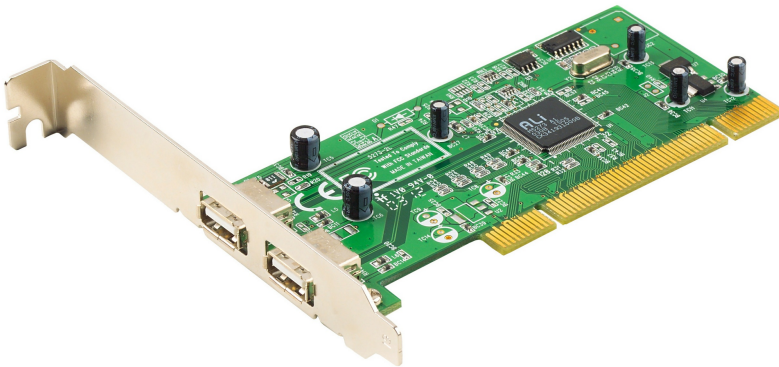

IC220U

2-Port USB 2.0 PCI Card

IC220U is a PCI card with 2 USB ports. It supports hot plug and PnP.

Features

- 2 port USB 2.0 PCI Card.
- Fully compliant with the USB 2.0 specification.
- Supports transfer speeds of up to 480 Mbps.
- Compatible with PC systems.
- Hot swappable.
- OS Support: Windows 2000, Windows XP, [Windows Vista](#) and Mac

Specification

Connectors	2 x USB Type A Female (White)
USB Specification	Compliant with USB 2.0
Protection	Fuse
OS Support	Windows XP SPI Native driven
Power Consumption	3.3 V Note: <ul style="list-style-type: none"> ● The measurement in Watts indicates the typical power consumption of the device with no external loading. ● The measurement in BTU/h indicates the power consumption of the device when it is fully loaded.