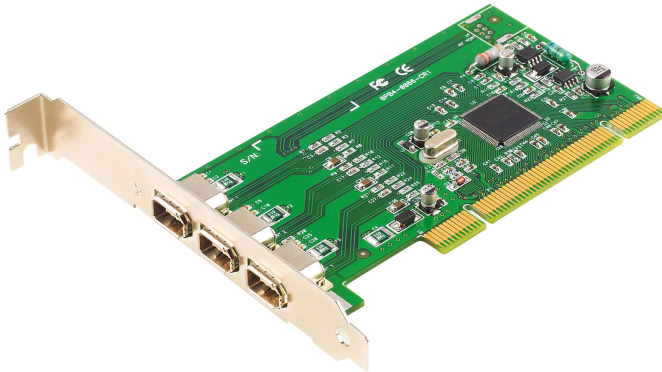

## IC1394

3-Port FireWire PCI card

IC1394 is a hub with 3 built-in IEEE 1394 ports for expanding computer peripherals.

### Features

- Firewire to PCI adapter card supports digital camcorders, hard drivers, scanners, and more.
- Provides 3 independent, fully functioning downstream ports.
- IEEE 1394, IEEE-1394a Compliant.
- Supports transfer speeds of up to 100, 200, and 400 Mbps; automatically uses the highest speed the peripheral supports.
- Supports hot swapping.
- Installs inside the computer: save space; allows for a neat and tidy work environment; no cable mess on the desktop.
- Supports up to 63 daisy-chained external devices running simultaneously.
- OS Support: Windows 2000, Windows XP, [Windows Vista](#)