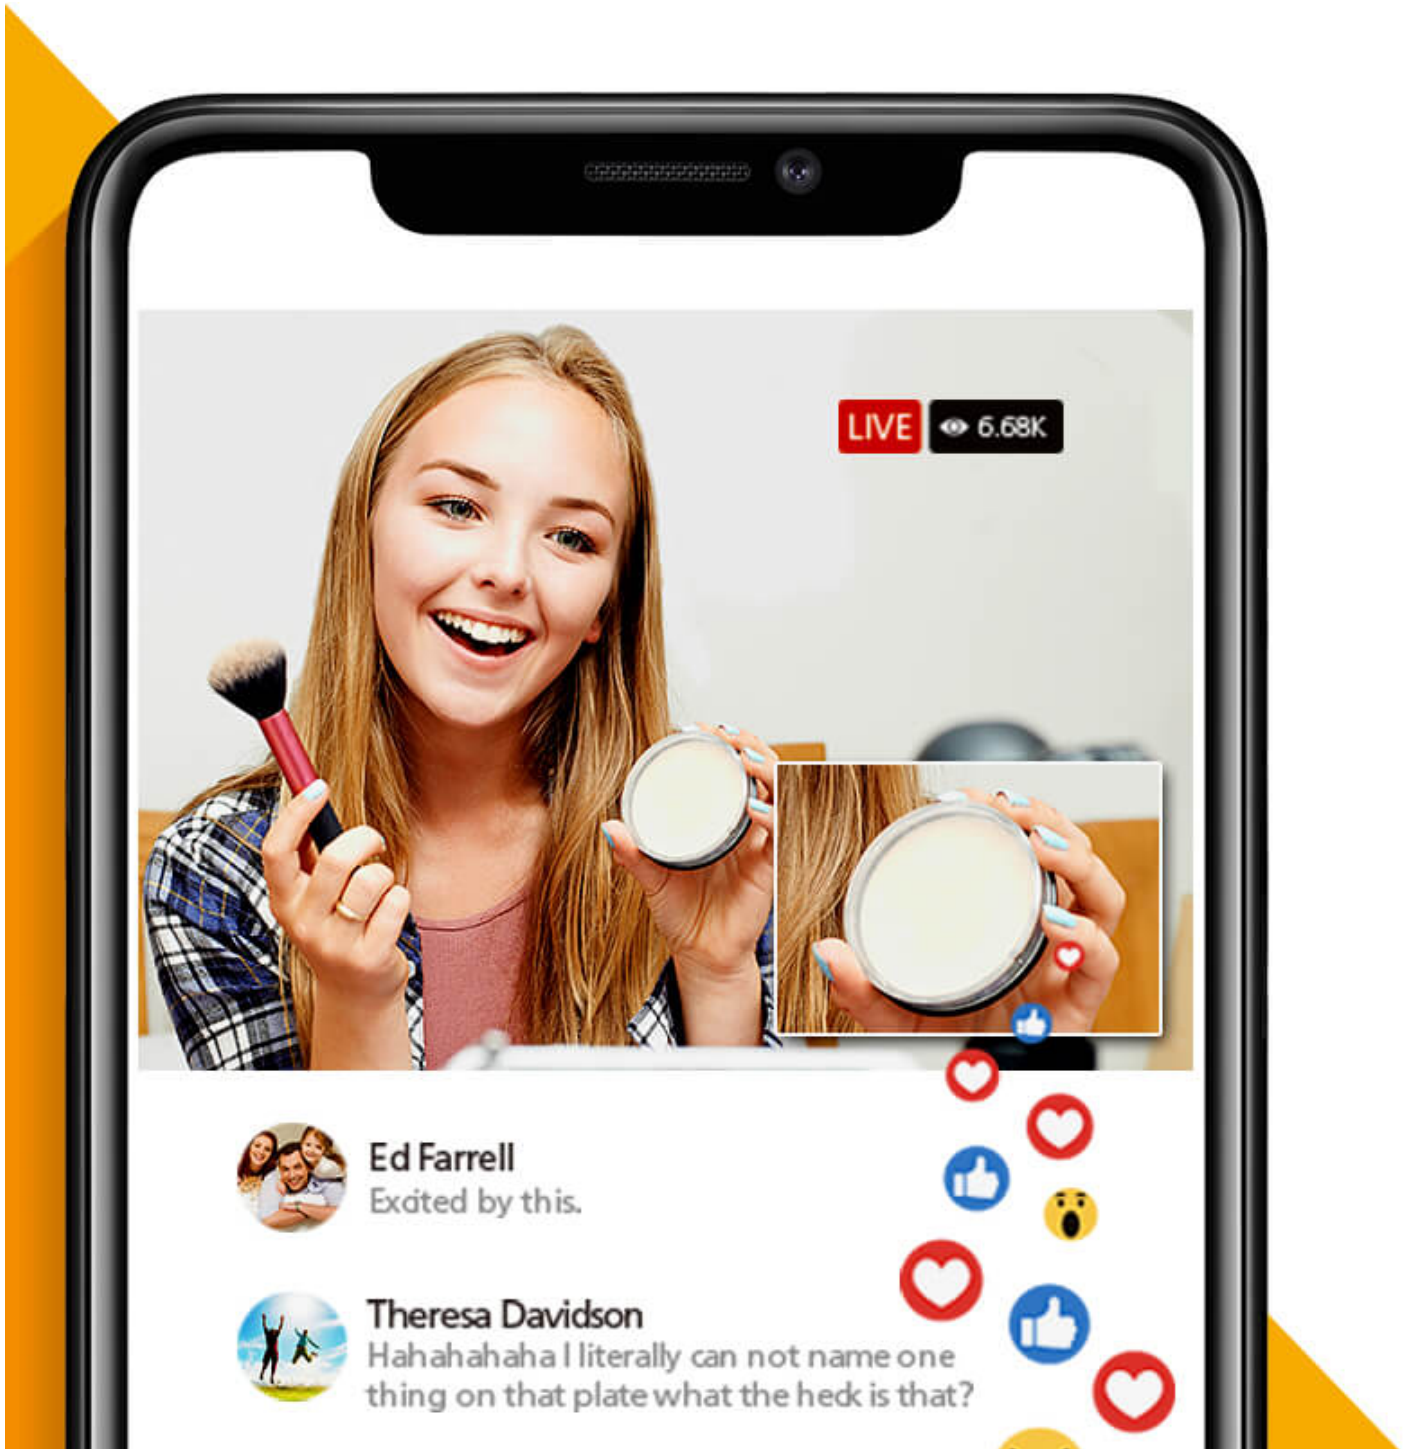

Go LIVE, to Every Major Platform Anywhere

With the built-in encoder and streaming server, all you need to do is connect to your video sources and network. StreamLIVE™ HD is compatible with every major platform and can livestream to two platforms at the same time virtually anywhere, including Facebook, YouTube, Vimeo, Livestream or any custom RTMP destination, all in high-quality full HD.
Facebook . Youtube . Live Stories . Periscope . Meerkat . YouKnow . Twitter .
Vimeo

Goodbye, Post-Production

Your iPad becomes your personal video editing suite. With the ATEN OnAir™ App, you can design and preset up to 8 custom scenes with the intuitive touchscreen interface and custom scene editor. Combine, crop, and scale video to make outstanding PnP layouts. Add transparent png images, backgrounds, and text overlays with professional-looking effects. The scene presets can be exported and shared with your community to other StreamLIVE™ HD systems.