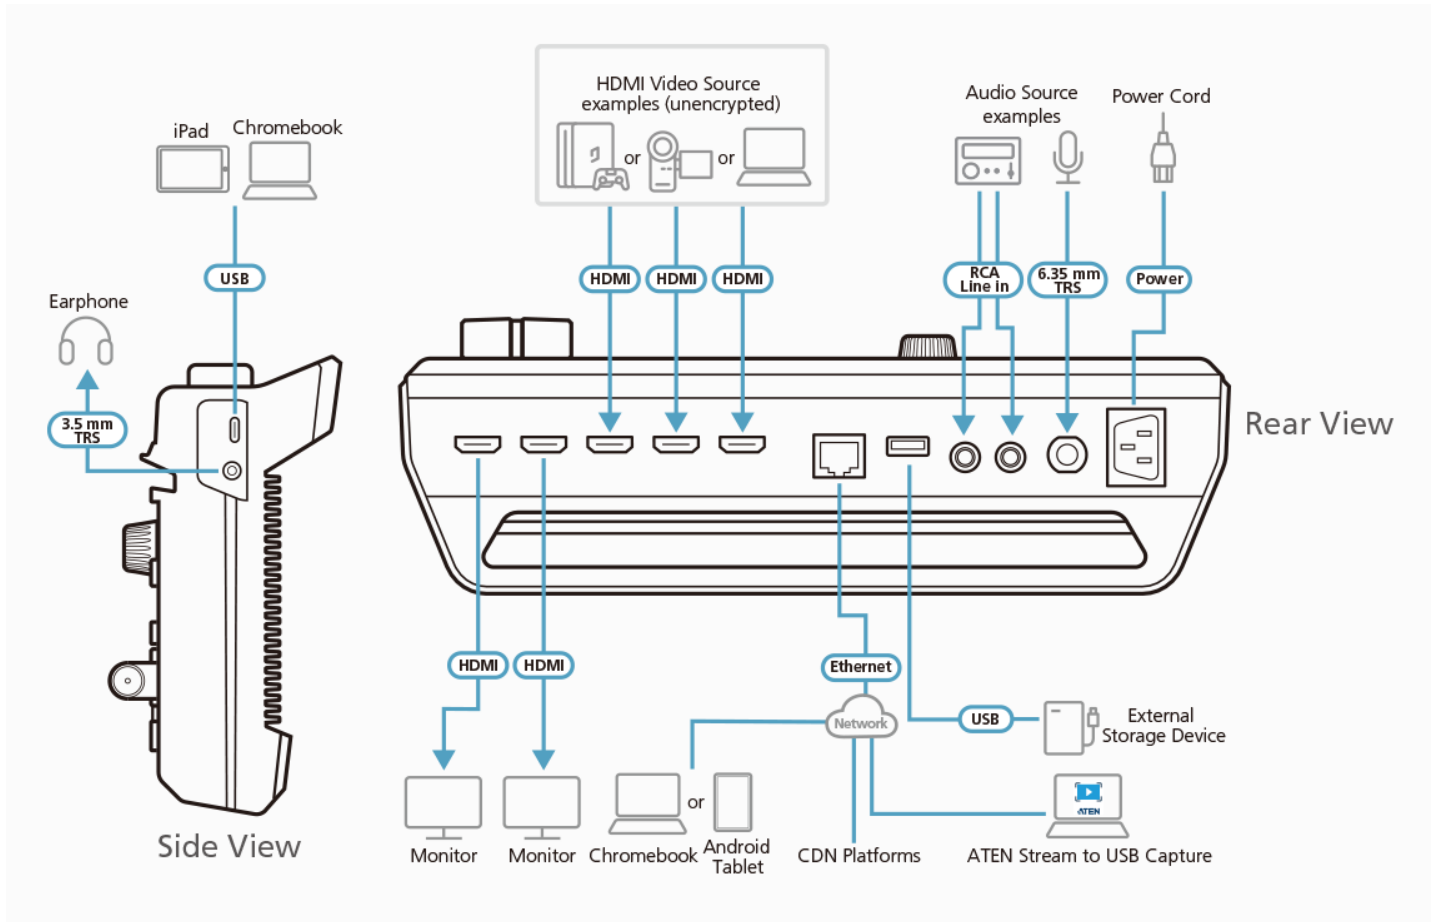

Diagram

ATEN International Co., Ltd.

3F., No.125, Sec. 2, Datong Rd., Sijhih District., New Taipei City 221, Taiwan
Phone: 886-2-8692-6789 Fax: 886-2-8692-6767
www.aten.com E-mail: marketing@aten.com