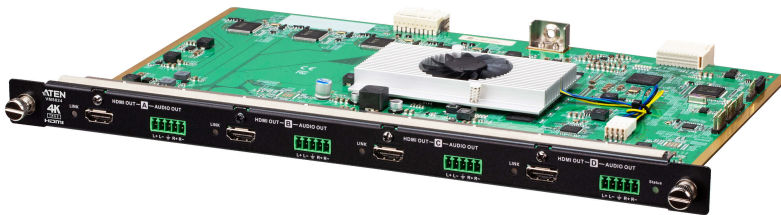

VM8824

4-Port True 4K HDMI Output Board with Scaler

The VM8824 is a True 4K HDMI output board that works with an ATEN Modular Matrix Switch to offer an easy way to route 4 analog/digital audio/video sources to 4 HDMI displays with True 4K high-definition images support. In addition to the HDMI interface that carries digital A/V signal, the VM8824 also provides 4 stereo audio output ports that enable HDMI audio extraction.

Considering video wall applications always require fast video switching and resolution adaptation, the VM8824 supports Seamless Switch™ technology that provides real-time video switching, a built in 4K scaler that handles different video resolutions, and the EDID Expert technology for fast smooth switching between displays. All of ATEN's VM series input/output boards support hot-swappable installation that gives system integrators great flexibility and efficiency for maintenance. The VM series input/output boards along with ATEN Modular Matrix Switches offer ideal solutions that perfectly meet your demands for multi-interface video applications.