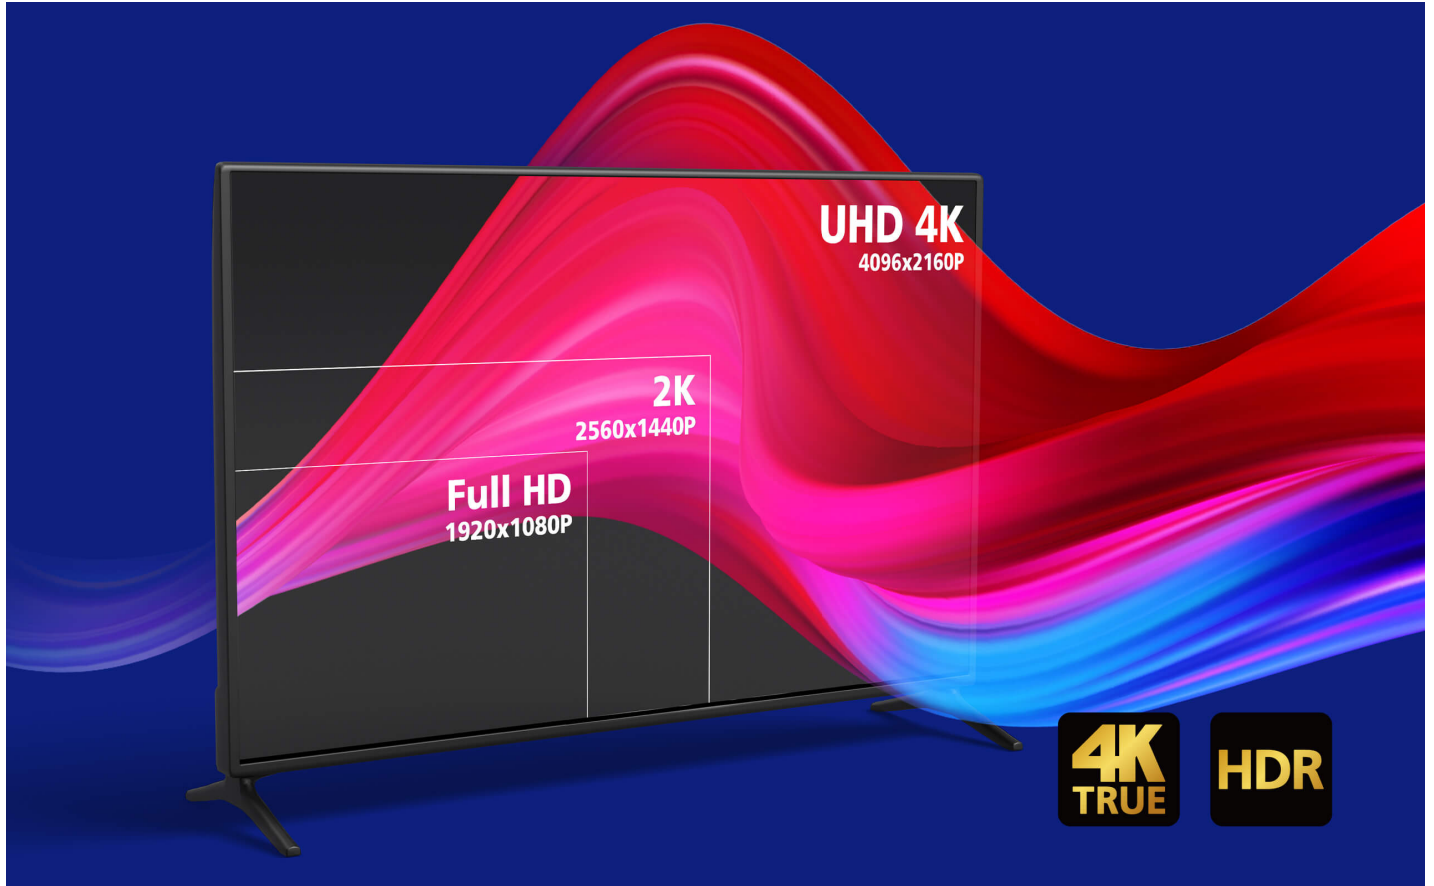

## VE781020

20 m True 4K HDMI Active Optical Cable (True 4K@20 m)

**Delivering Pristine Presentations with True 4K HDMI AOC**

**4K  
TRUE**

Anti-EMI

HDMI / 18 Gbps

**HDCP  
2.2**

10 m / 20 m / 30 m  
True 4K HDMI Active Optical Cable

The [VE781010](#), [VE781020](#), and [VE781030](#) are hybrid True 4K HDMI Active Optical Cables that integrate both optical fiber and copper wires, enabling seamless high-bandwidth data transmission in AV installations. With a slim 4.5 mm outer diameter, these EMI-resistant HDMI Active Optical cables come in lengths of 10, 20, and 30 meters, delivering vivid True 4K (4096 x 2160 @ 60 Hz, 4:4:4) visual clarity over long distances, making them ideal for meeting rooms, home cinemas, and digital signage setups.

**4K  
TRUE**

**HDCP  
2.2**

**HDR**

**True 4K HDR, True Immersion**

Indulge in the unmatched realism of video resolution up to 4096x2160@60Hz 4:4:4, powered by 18Gbps ultra-high-speed bandwidth. This ensures smooth, vibrant image quality with stunning clarity, rich colors, and exceptional contrast, offering a truly immersive viewing experience.

- Customer Type \*

Job Title \*

**Features**

ATEN VE781020 True 4K HDMI Active Optical Cable utilizes AOC technology that enables conversion between input signals and optical signals for optimum high bandwidth data transmissions. The EMI-resistant optical cables come in 20 m with full support of True 4K resolutions. It is fully compliant with HDCP 2.2 standards and meets HDMI specifications including 3D, deep color, and data rates up to 18 Gbps. Supported Dolby True HD and DTS-HD Master Audio, the optical cables guarantee lossless audio signal transmissions. The VE781020 optical cable is an ideal solution for extending the reach of your digital signage in a wide range of settings, such as traffic stations, shopping centers, and hospital facilities.