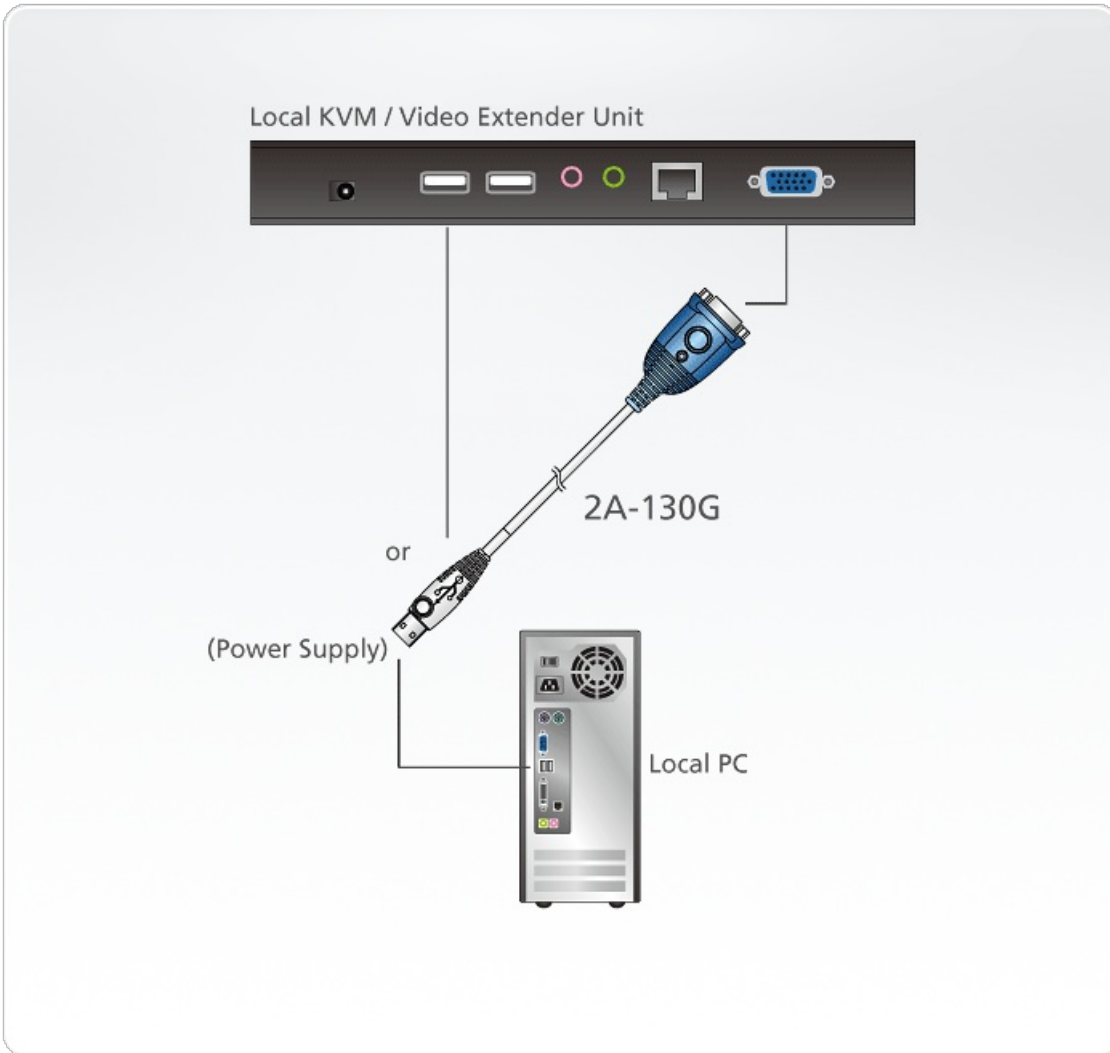

Diagram

ATEN International Co., Ltd.

3F., No.125, Sec. 2, Datong Rd., Sijhih District., New Taipei City 221, Taiwan
Phone: 886-2-8692-6789 Fax: 886-2-8692-6767
www.aten.com E-mail: marketing@aten.com

© Copyright 2015 ATEN® International Co., Ltd.
ATEN and the ATEN logo are trademarks of ATEN International Co., Ltd.
All rights reserved. All other trademarks are the property of their
respective owners.