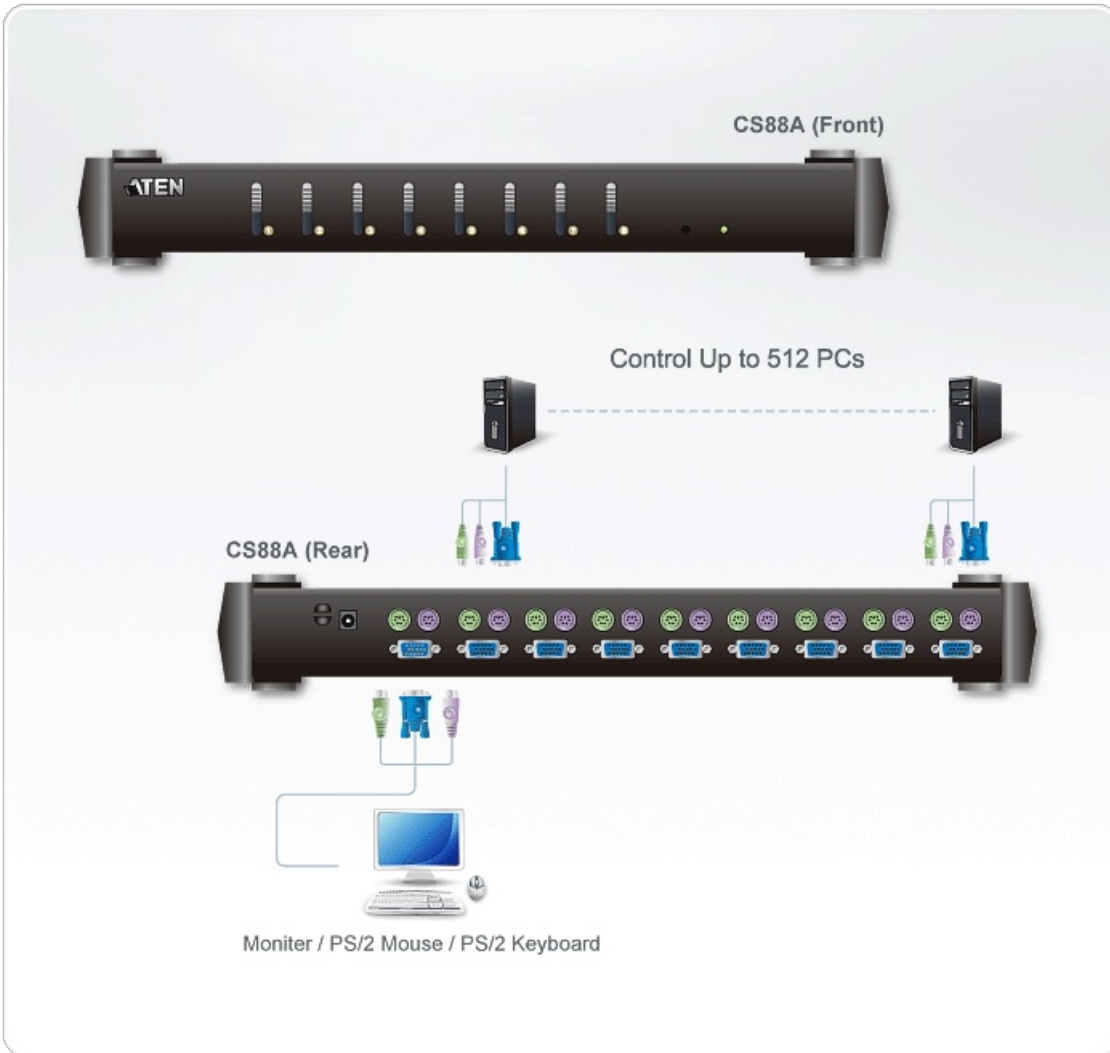

Diagram

ATEN International Co., Ltd.

3F., No.125, Sec. 2, Datong Rd., Sijhih District., New Taipei City 221, Taiwan
Phone: 886-2-8692-6789 Fax: 886-2-8692-6767
www.aten.com E-mail: marketing@aten.com

© Copyright 2015 ATEN® International Co., Ltd.
ATEN and the ATEN logo are trademarks of ATEN International Co., Ltd.
All rights reserved. All other trademarks are the property of their
respective owners.