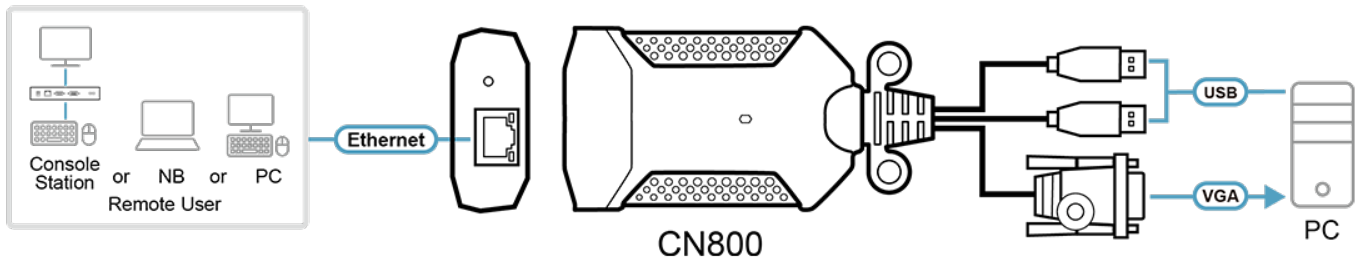

Diagram

ATEN International Co., Ltd.

3F., No.125, Sec. 2, Datong Rd., Sijhih District., New Taipei City 221, Taiwan
Phone: 886-2-8692-6789 Fax: 886-2-8692-6767
www.aten.com E-mail: marketing@aten.com