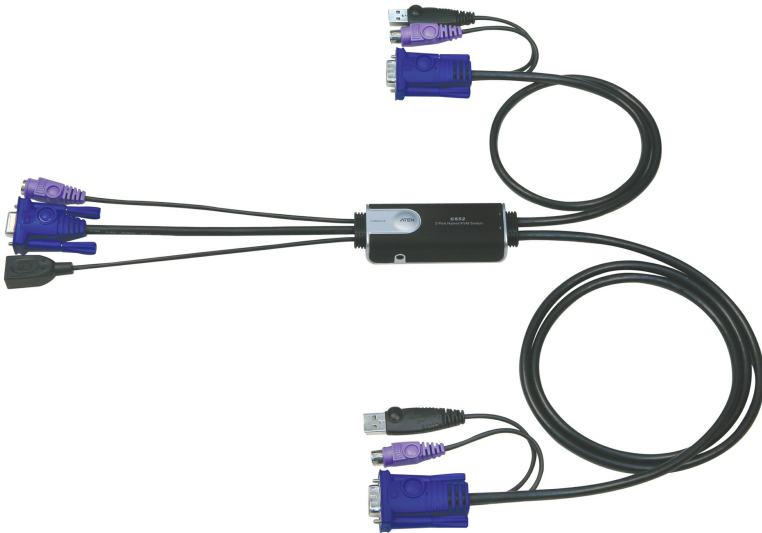

CS52

2-Port PS/2 USB VGA Cable KVM Switch with Remote Port Selector

Flexible Combinations : PS/2 Keyboard+USB Mouse

Features

- One console (monitor, PS/2 keyboard, and USB mouse) controls two computers
- Remote port selection switch for convenient switch placement
- Supports multi-function mice
- [USB 2.0 mouse port can be used for USB hub and USB peripheral sharing.](#)
- Compact design, built in all-in-one cables (console 0.15m; computers 0.6m, 1.2m)
- Superior video quality- up to 2048 x 1536; DDC2B
- Auto Scan function to monitor computer operation
- Non-powered
- OS Compatibility includes Windows 2000/XP/[Vista](#), Linux and FreeBSD.

Specification

Computer Connections	2
Port Selection	Hotkey, Remote Port Selector
Connectors	
Console Ports	1 x HDB-15 Female (Blue) 1 x 6-pin Mini-DIN Female (Purple) 1 x USB Type A Female
KVM Ports	2 x HDB-15 Male (Blue) 2 x 6-pin Mini-DIN Male (Purple) 2 x USB Type A Male (Black)
Remote Port Selector	1 x 2.5mm Audio Jack Female
LEDs	
Selected	2 (Green)
Cable Length	

Console	0.15 m
Computer	1 x 0.6 m; 1 x 1.2 m
Emulation	
Keyboard / Mouse	PS/2
Video	2048 x 1536; DDC2B
Scan Interval	3, 5, 10, 20 seconds (default: 5 secs.)
Power Consumption	DC5V:0.02W:4BTU/h Note: <ul style="list-style-type: none"> ● The measurement in Watts indicates the typical power consumption of the device with no external loading. ● The measurement in BTU/h indicates the power consumption of the device when it is fully loaded.
Environmental	
Operating Temperature	0-50°C
Storage Temperature	-20-60°C
Humidity	0-80% RH, Non-condensing
Physical Properties	
Housing	Plastic
Weight	0.35 kg (0.77 lb)
Dimensions (L x W x H)	8.45 x 3.40 x 2.21 cm (3.33 x 1.34 x 0.87 in.)
Note	For some of rack mount products, please note that the standard physical dimensions of WxDxH are expressed using a LxWxH format.