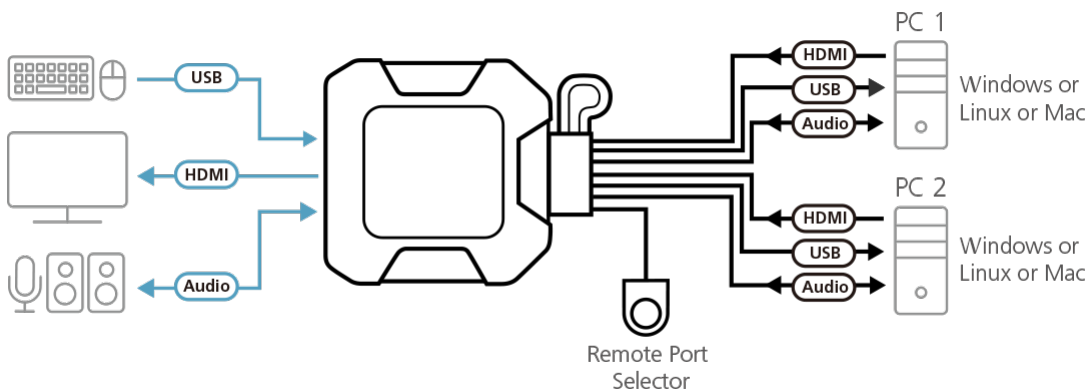

Specification

Computer Connections	2
Port Selection	Remote Port Selector
Connectors	
Console Ports	1 x HDMI Female 2 x USB Type A Female 1 x 3.5mm Audio Jack Female (Green) 1 x 3.5mm Audio Jack Female (Pink)
KVM (Computer) Ports	2 x HDMI Male 2 x USB Type A Male 2 x 3.5mm Audio Jack Male (Green) 2 x 3.5mm Audio Jack Male (Pink)
Power (Optional)	1 x USB Micro Type B Female
LEDs	
KVM Port (On Line /Selected)	2 (White)
Cable Length	
KVM	2 x 1.2 m
Remote Port Selector	1.8 m
Emulation	
Keyboard / Mouse	N/A
Video	Up to 4096 x 2160 @ 60Hz, 2560 x 1440 @ 144Hz
Power Consumption	DC5V:1.4W:19BTU/h Note: • The measurement in Watts indicates the typical power consumption of the device with no external loading. • The measurement in BTU/h indicates the power consumption of the device when it is fully loaded.
Environmental	
Operating Temperature	0 - 50°C
Storage Temperature	-20 - 60°C
Humidity	0-80% RH, Non-condensing
Physical Properties	
Housing	Plastic
Weight	0.34 kg (0.75 lb)
Dimensions (L x W x H)	8.34 x 8.42 x 3.04 cm (3.28 x 3.31 x 1.2 in.)
Note	For some of rack mount products, please note that the standard physical dimensions of WxDxH are expressed using a LxWxH format.

Diagram

ATEN International Co., Ltd.

3F., No.125, Sec. 2, Datong Rd., Sijhih District., New Taipei City 221, Taiwan
Phone: 886-2-8692-6789 Fax: 886-2-8692-6767
www.aten.com E-mail: marketing@aten.com