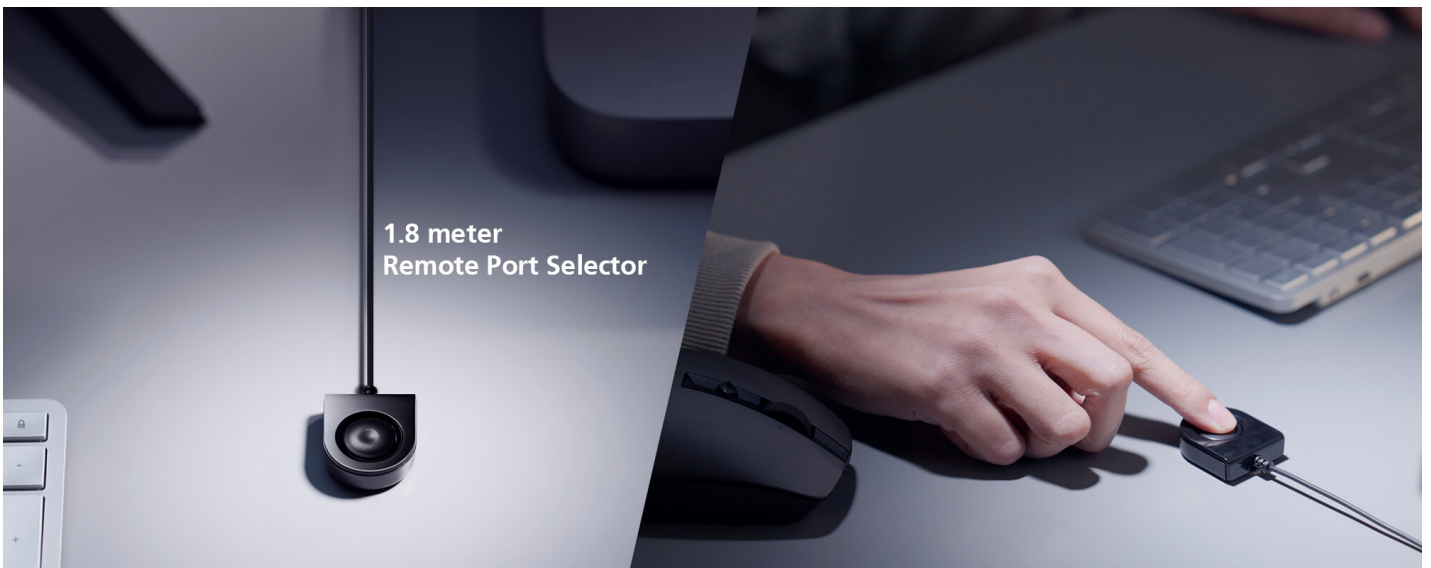

**Switch Seamlessly with A Simple Pushbutton**

The 1.8-meter remote port selector can be flexibly located, allowing quick and straightforward switching between 2 computers from anywhere on the desktop.