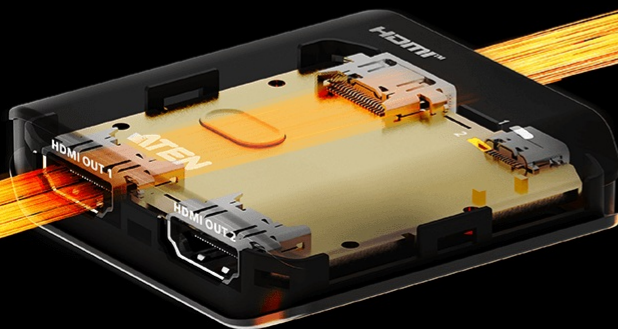

VS5812

2-Port 8K HDMI Splitter

essentials

2-Port 8K HDMI Splitter

8K

4K
120Hz

VS5812

Superior Video

3D | Deep Color |
HDR10+ | Dolby Vision®

Premium Audio

DTS-HD Master Audio™ | DTS:X®
Dolby® TrueHD | Dolby Atmos®

Input

HDMI x1

Output

HDMI x2

HDCP 2.2/2.3

VRR + ALLM

Ultra High Speed

48 Gbps Data Transfer

Accent Lig

Uncompromised 8K Visuals across Dual-Display

essentials 2-Port 8K HDMI Splitter **VS5812**

All references to and depictions of compatible products, including those produced by Sony Interactive Entertainment (PlayStation), or Audio Technica, are for compatibility demonstration purposes only, not intended to suggest any endorsement or sponsorship by or affiliation with those product manufacturers.

The VS5812 2-Port 8K HDMI Splitter is designed to deliver uncompromised visual performance from a single source to dual displays. Compact, robust, and effective in design, the VS5812 is the perfect choice for professional home theaters, hybrid gaming setups, professional studios, and commercial AV environments seeking uncompromised performance. Supporting resolutions up to 4K@120Hz and 8K@30Hz, the VS5812 is the essential choice for dual display setups that require uncompromised image quality and performance. Featuring 100% ESD protection, 100% digital content protection (DCP), and HDCP 2.2, the VS5812 is the essential choice for dual display setups that require uncompromised image quality and performance. Supporting resolutions up to 4K@120Hz and 8K@30Hz, the VS5812 is the essential choice for dual display setups that require uncompromised image quality and performance. Supporting 100% ESD protection, 100% digital content protection (DCP), and HDCP 2.2, the VS5812 is the essential choice for dual display setups that require uncompromised image quality and performance.