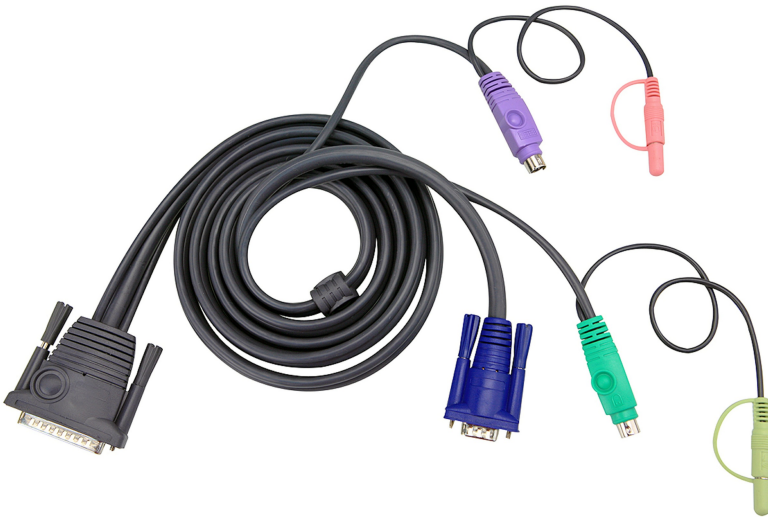

2L-1701P

1.8M PS/2 KVM Cable with Audio

PC Connector: HDB,PS/2 and Audio

Console Connector:DB-25

Length:1.8m

Please see ["KVM Cables Table"](#) for compatible products

Specification

TO PC/Source Interface	
VGA	HDB-15 Male
Mini Stereo Jack	Audio Plugs (Mic & Speaker)
PS/2	6 pin mini-DIN Male
TO Switch Interface	
Daisy Chain Input	DB-25 Male