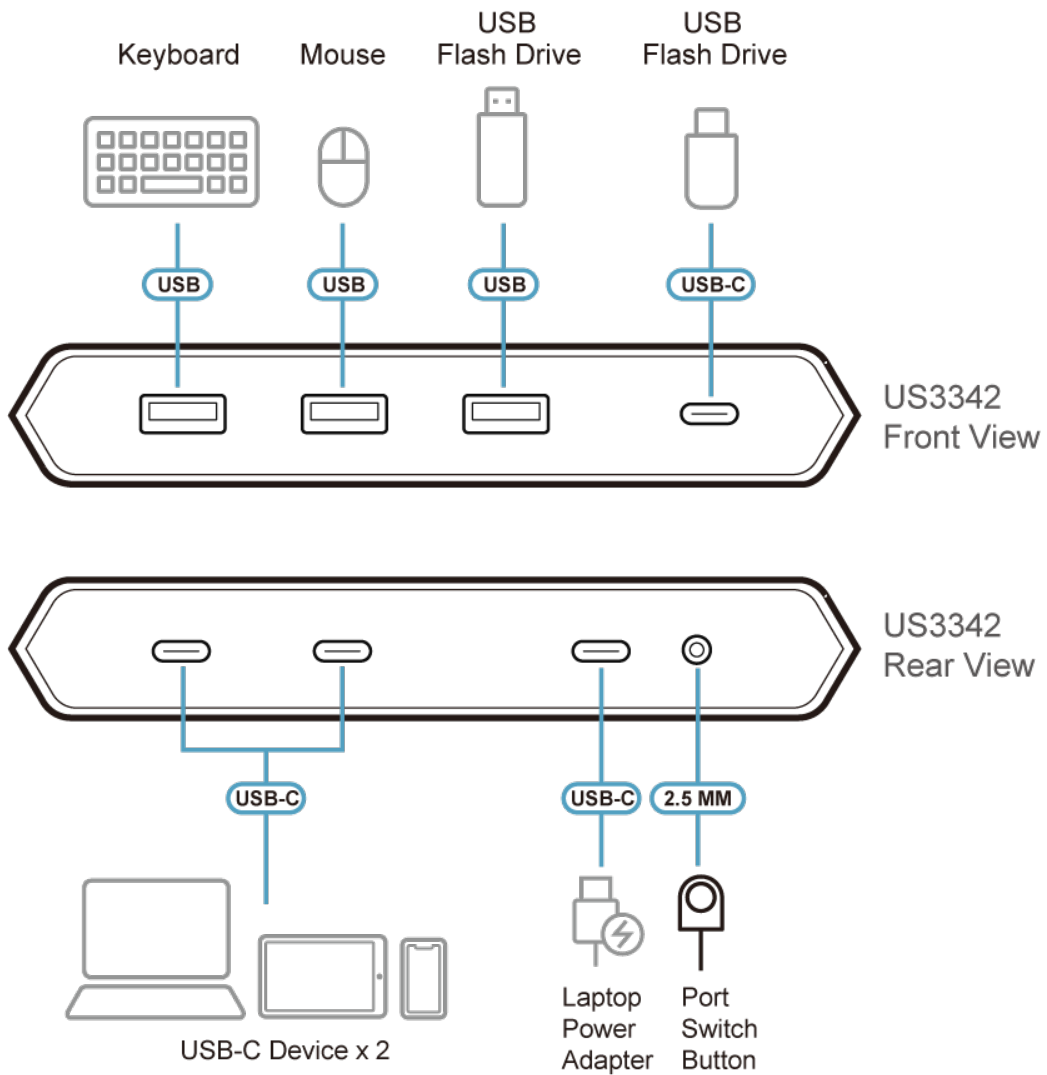

Diagram

ATEN International Co., Ltd.

3F., No.125, Sec. 2, Datong Rd., Sijhih District., New Taipei City 221, Taiwan
Phone: 886-2-8692-6789 Fax: 886-2-8692-6767
www.aten.com E-mail: marketing@aten.com