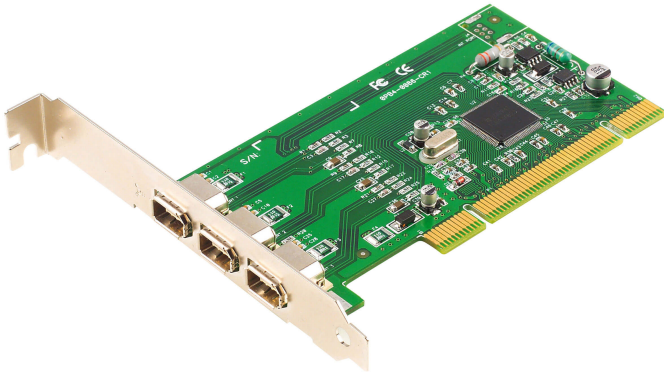

IC1394

3-Port FireWire PCI card

IC1394 is a hub with 3 built-in IEEE 1394 ports for expanding computer peripherals.

Features

- Firewire to PCI adapter card supports digital camcorders, hard drivers, scanners, and more.
- Provides 3 independent, fully functioning downstream ports.
- IEEE 1394, IEEE-1394a Compliant.
- Supports transfer speeds of up to 100, 200, and 400 Mbps; automatically uses the highest speed the peripheral supports.
- Supports hot swapping.
- Installs inside the computer: save space; allows for a neat and tidy work environment; no cable mess on the desktop.
- Supports up to 63 daisy-chained external devices running simultaneously.
- OS Support: Windows 2000, Windows XP, [Windows Vista](#)