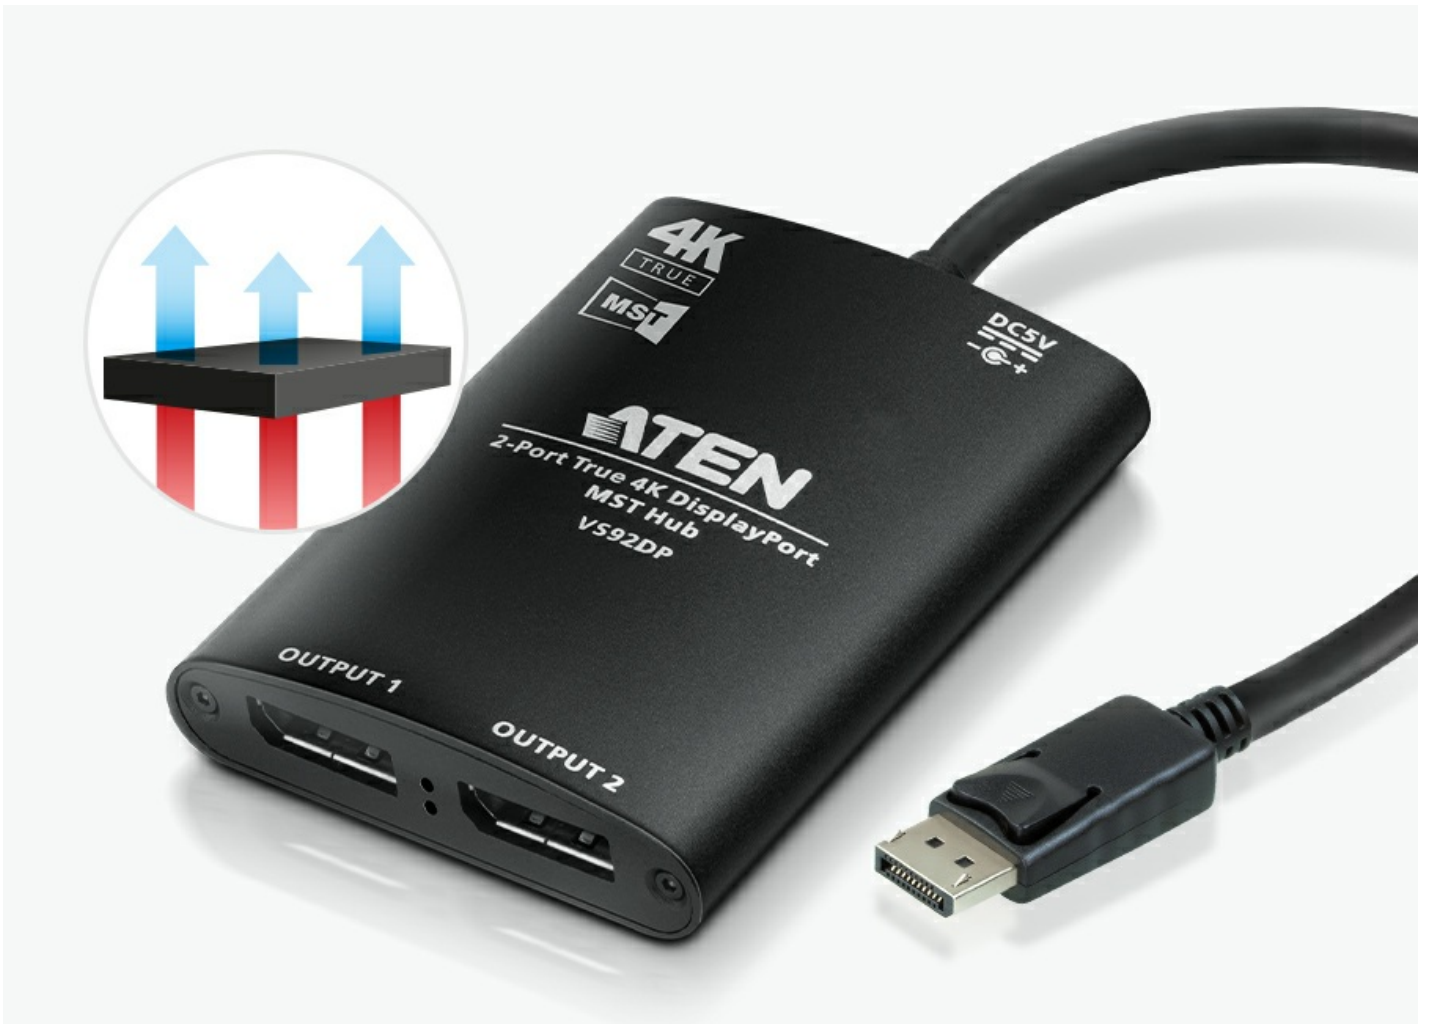

# 2-Port True 4K DisplayPort MST Hub

21.6 Gbps

**HDCP  
1.3**

Aluminum  
Housing

**dts-HD** **DOLBY**  
Master Audio **TRUEHD**

**PLUGANDPLAY**

**Easily share hi-res content with MST Mirror Mode**

With the advanced technology of the VS92DP, you can effortlessly distribute true 4K content to two displays simultaneously for a seamless viewing experience.

Up to 4.6 m @4K30 under MST mode (\*Tested with ATEN [2L-7D04DP](#) and NVIDIA GTX1060 graphic card)

**Easy to carry for those on-the-go**

VS92DP is small enough to be carried in the palm of your hand easily but is sturdy thanks to its robust aluminum housing. Its compact size makes it a perfect addition for on-the-go work.

**Durable quality for non-stop signal transmission**

The aluminum housing not only facilitates heat dissipation to significantly increase system stability for long-term use but also ensures optimal performance, extends the device's lifespan, and makes for smoother operation.

## Talk to Our Experts

If you prefer to have ATEN contact you, please complete the form and a representative will be in touch with you shortly

**Features**

Designed with a cost effective, yet advanced DisplayPort MST solution in mind, the ATEN VS92DP 2-Port True 4K DisplayPort MST Hub allows the high-definition video to be transmitted to two different locations without losing quality. Productivity is enhanced with its feature that permits up to two displays to be connected to a Windows-based laptop / PC. Meanwhile, users can mirror the same image onto two displays or display independent content to each display for multitasking.