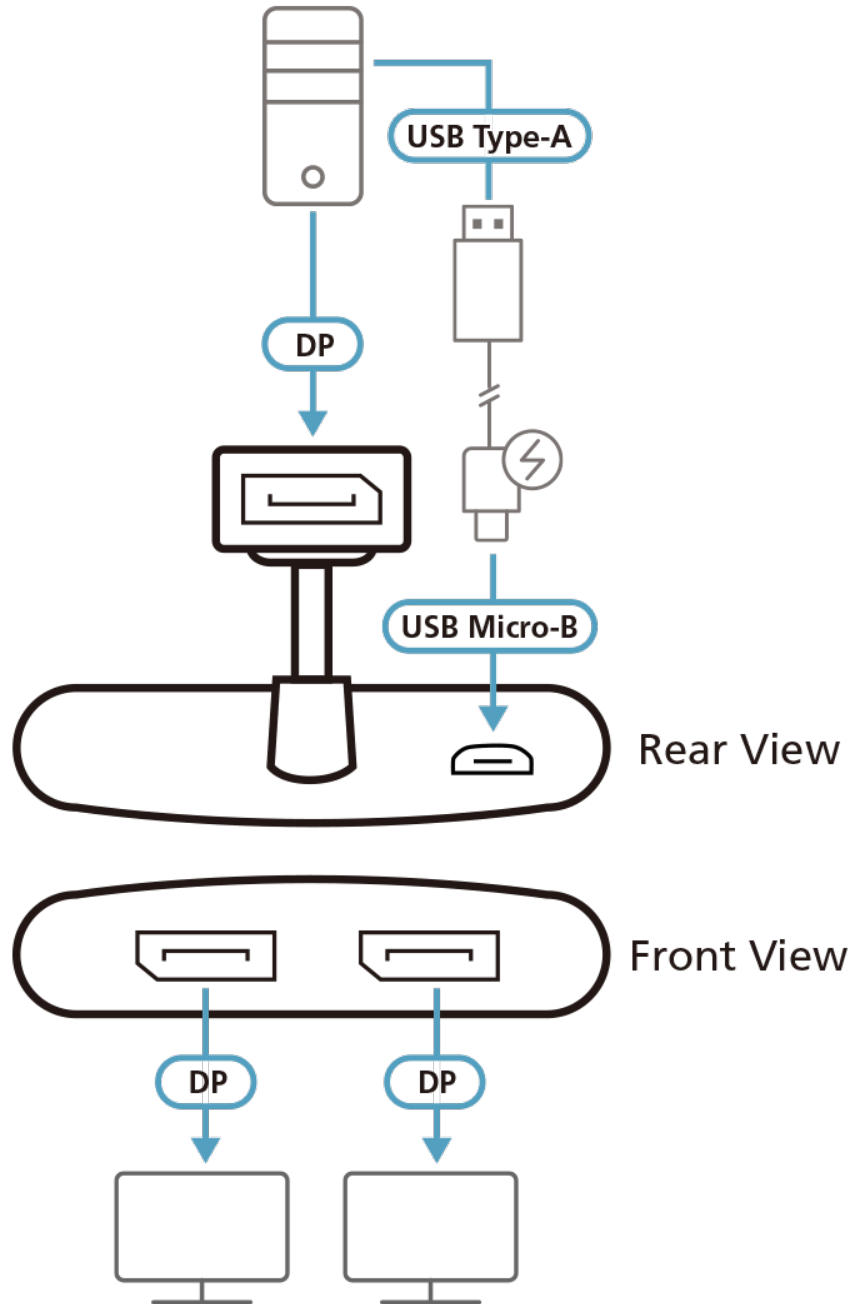

Diagram

ATEN International Co., Ltd.

3F., No.125, Sec. 2, Datong Rd., Sijhih District., New Taipei City 221, Taiwan
Phone: 886-2-8692-6789 Fax: 886-2-8692-6767
www.aten.com E-mail: marketing@aten.com