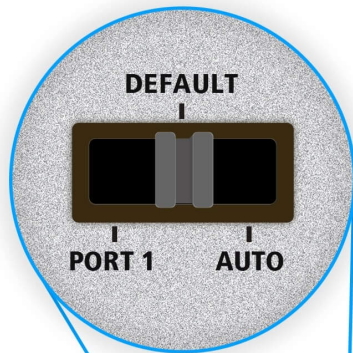

#### One Source, 4-Way Video Distribution

The splitter accepts input from an HDMI device – such as a PC, laptop, media player, and more – and streams the AV content to up to four HDMI-enabled displays, making it suitable for both consumer and professional applications.

**True 4K Visual Clarity**

The VS184B delivers stunning video quality with crystal-clear detail at resolutions up to True 4K (4096x2160 / 3840x2160 @ 60Hz, 4:4:4)

**Flexible Long-Distance Cabling**

The VS184B allows flexible cabling with connections to an HDMI source and to each HDMI display of up to 5 meters in length, delivering data rates of up to 18 Gbps.

**No More Blank Screens**

Featuring ATEN EDID Expert™, the video splitter offers selectable EDID settings to ensure smooth power-up and optimal video resolution across different displays.

Select from 3 EDID Settings:

- **Auto Mode**
- **Port-1 Mode**
- **Default Mode**

**Applications**

The video splitter is ideal for applications that require seamless distribution of pristine audiovisual content across multiple displays, ensuring a stunning viewing experience in any AV setup.