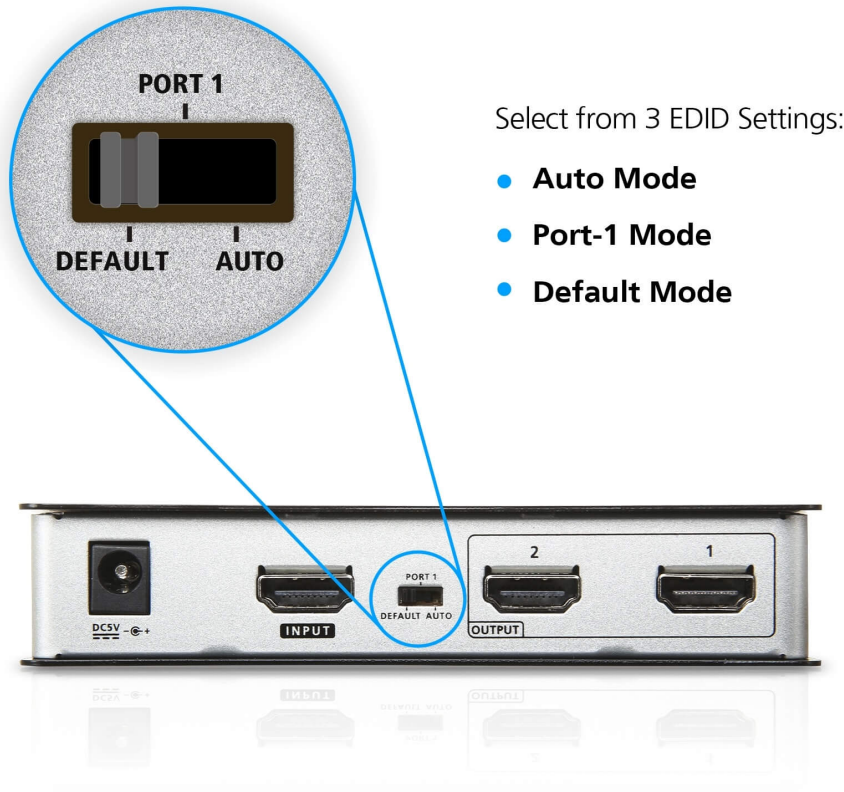

VS182B

2-Port True 4K HDMI Splitter

Double the True 4K Brilliance on Dual Displays

VS182B 2-Port True 4K HDMI Video Splitter

The VS182B is a 2-port video splitter that delivers True 4K audiovisual content from a single HDMI source to two HDMI displays simultaneously. It's an ideal addition to any AV setup where consistent, high-definition content sharing is essential – such as in home entertainment systems, SOHO studios, meeting rooms, classrooms, and more.

One Source, Dual Video Distribution

The video splitter accepts input from an HDMI device – such as a PC, laptop, media player, and more – and streams the AV content to up to two HDMI-enabled displays, making it suitable for both consumer and professional applications.

True 4K Visual Clarity

The VS182B delivers stunning video quality with crystal-clear detail at resolutions up to True 4K (4096x2160 / 3840x2160 @ 60Hz, 4:4:4).

Flexible Long-Distance Cabling

The VS182B allows flexible cabling with connections to an HDMI source and to each HDMI display of up to 5 meters in length, delivering data rates of up to 18 Gbps.

No More Blank Screens

Featuring ATEN EDID Expert™, the video splitter offers selectable EDID settings to ensure smooth power-up and optimal video resolution across different displays.

Applications

The video splitter is ideal for applications that require seamless distribution of pristine audiovisual content across multiple displays, ensuring a stunning viewing experience in any AV setup.