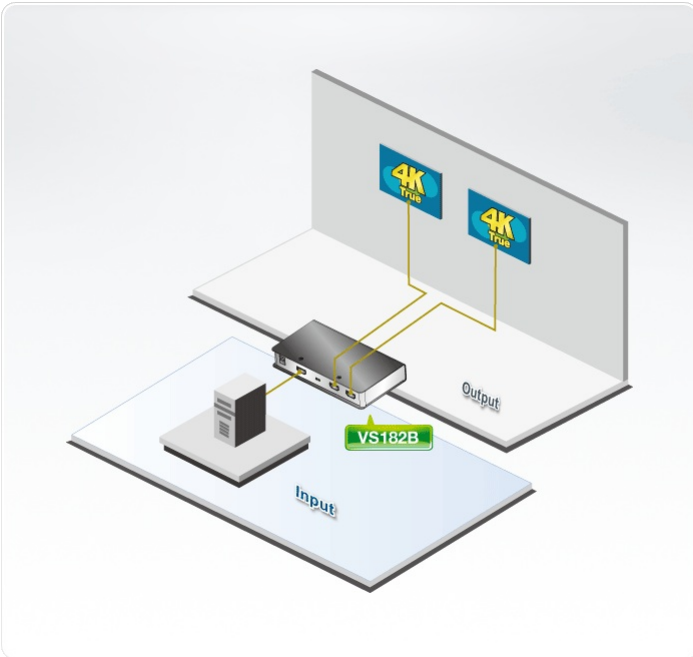

Diagram

ATEN International Co., Ltd.

3F., No. 125, Sec. 2, Datong Rd., Sijhih District., New Taipei City 221, Taiwan
Phone: 886-2-8692-6789 Fax: 886-2-8692-6767
www.aten.com E-mail: marketing@aten.com