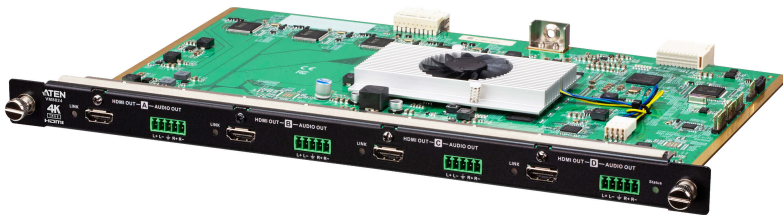

VM8824

4-Port True 4K HDMI Output Board with Scaler

The VM8824 is a True 4K HDMI output board that works with an ATEN Modular Matrix Switch to offer an easy way to route 4 analog/digital audio/video sources to 4 HDMI displays with True 4K high-definition images support. In addition to the HDMI interface that carries digital A/V signal, the VM8824 also provides 4 stereo audio output ports that enable HDMI audio extraction.

Considering video wall applications always require fast video switching and resolution adaptation, the VM8824 supports Seamless Switch™ technology that provides real-time video switching, a built in 4K scaler that handles different video resolutions, and the EDID Expert technology for fast smooth switching between displays. All of ATEN's VM series input/output boards support hot-swappable installation that gives system integrators great flexibility and efficiency for maintenance. The VM series input/output boards along with ATEN Modular Matrix Switches offer ideal solutions that perfectly meet your demands for multi-interface video applications.