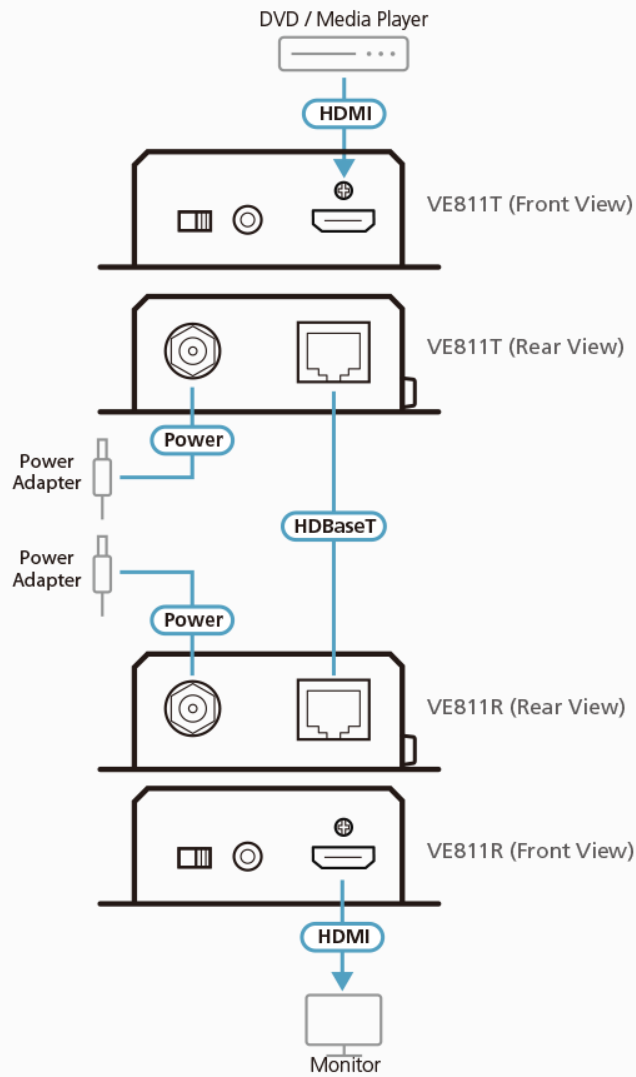

Diagram

ATEN International Co., Ltd.

3F, No.125, Sec. 2, Datong Rd., Sijhih District., New Taipei City 221, Taiwan
Phone: 886-2-8692-6789 Fax: 886-2-8692-6767
www.aten.com E-mail: marketing@aten.com