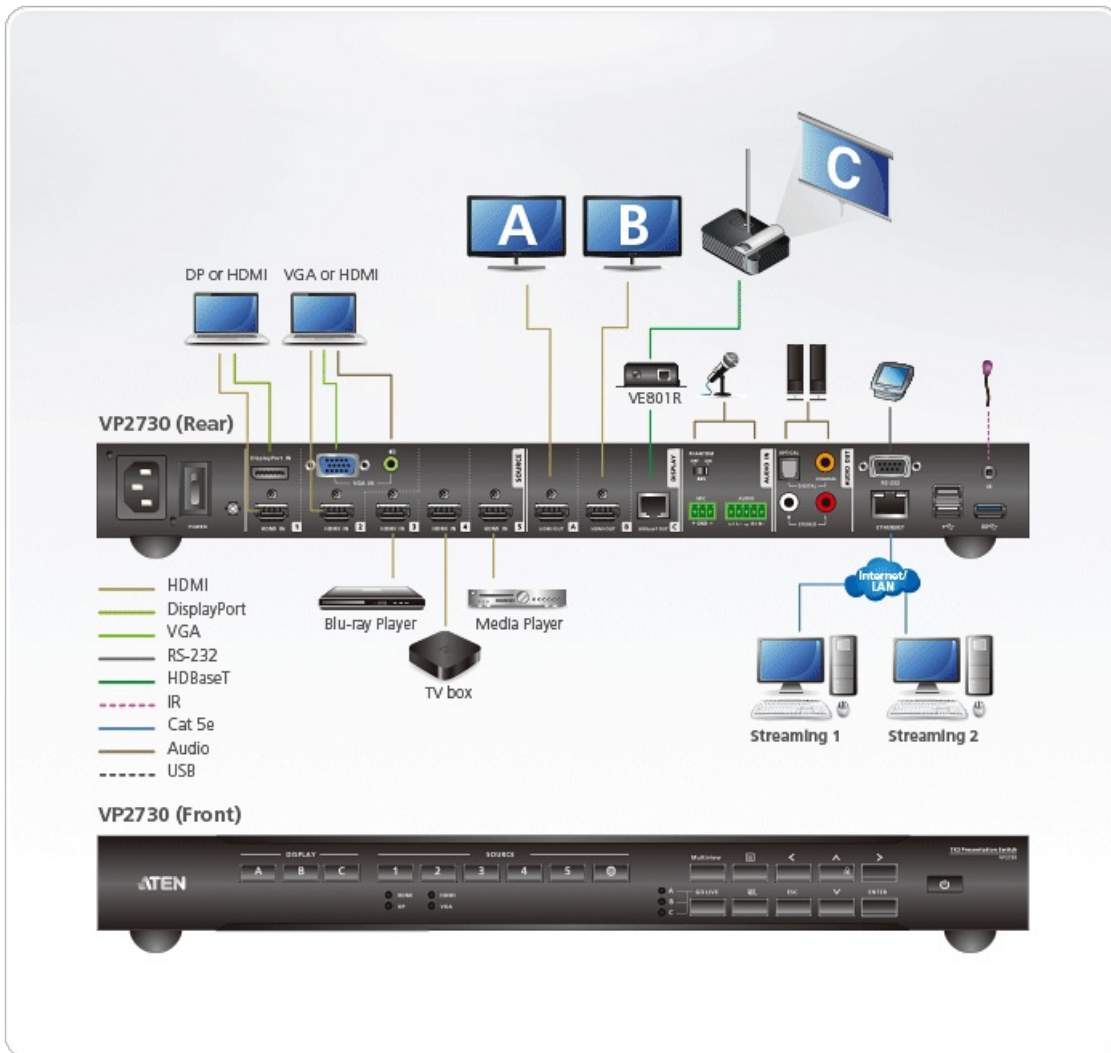

Diagram

ATEN International Co., Ltd.

3F., No.125, Sec. 2, Datong Rd., Sijhih District., New Taipei City 221, Taiwan
Phone: 886-2-8692-6789 Fax: 886-2-8692-6767
www.aten.com E-mail: marketing@aten.com

© Copyright 2015 ATEN® International Co., Ltd.
ATEN and the ATEN logo are trademarks of ATEN International Co., Ltd.
All rights reserved. All other trademarks are the property of their
respective owners.