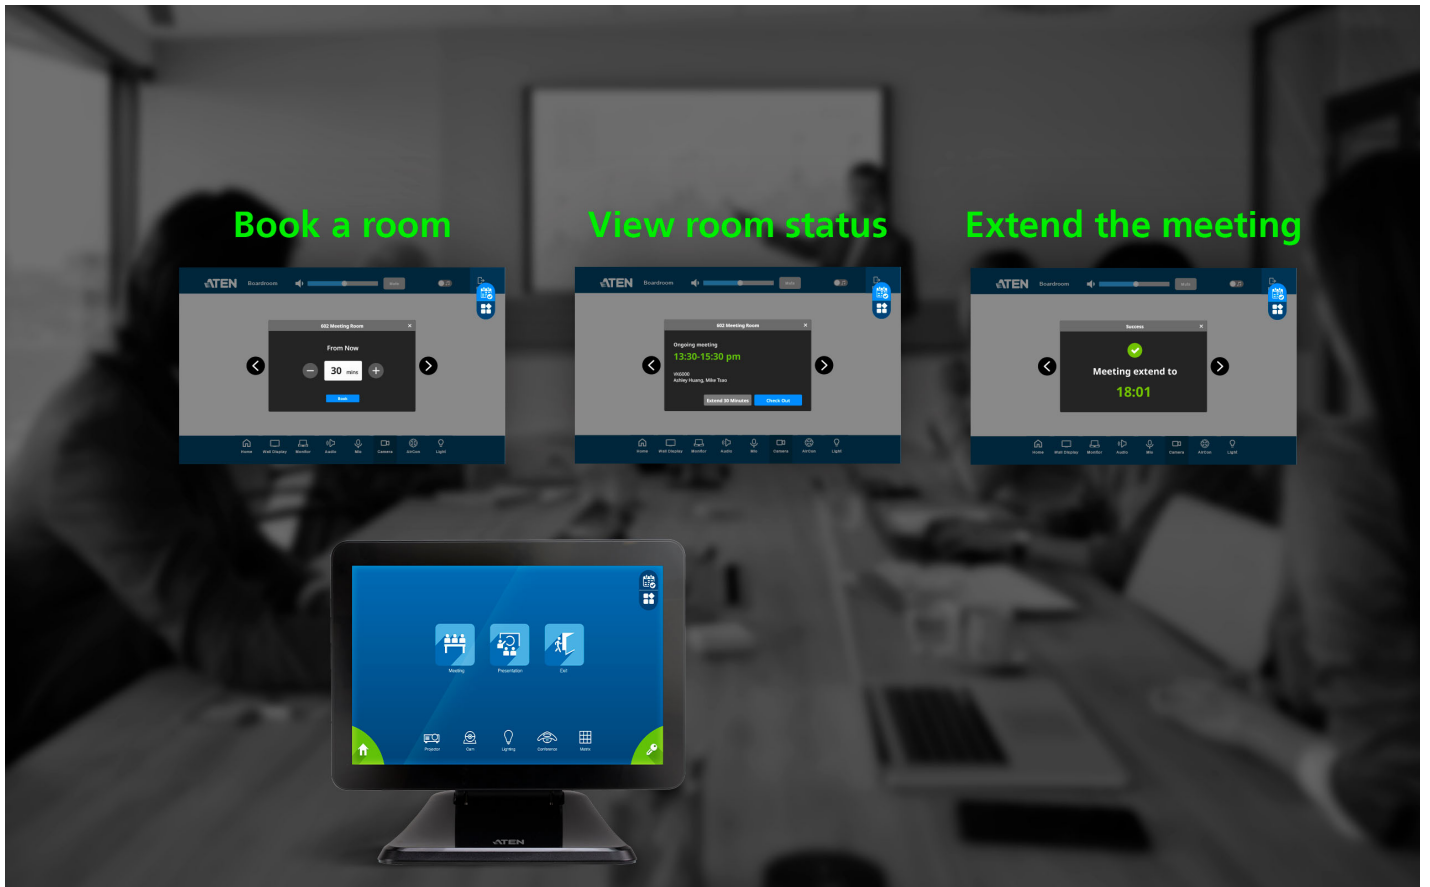

VK330

10.1" Touch Panel

VK330 10.1" Touch Panel

The VK330 10" Touch Panel centralizes system control through an intuitive, responsive interface, allowing quick switching between the ATEN Control System app and third-party applications. Integrated with ATEN's Room Booking System, it also enables room status updates directly from the panel, streamlining meeting setup. Its compact 10" design and PoE capability make it ideal for mid- to large-sized meeting and conference rooms, where a clearly readable screen and simplified cabling are essential.

App Switching

RBS Integration

Video Streaming
Preview

Multi-Room
Centralized Control

Power
over Ethernet

VESA Mounting

Third-Party Application Control with AppSwitcher

In addition to interfacing with the ATEN Control System, the VK330 also serves as a dedicated, cost-effective touch panel for third-party apps such as video conferencing, device control, or custom room apps, enabling direct control without a separate controller.

Streamlining Access with In-Room Booking Control

With integration into [ATEN Unizon](#) and the Room Booking System, booking a room, checking in or out, viewing room status, and extending a meeting are all just a few taps away on the panel – anytime during a meeting.

Features

The ATEN VK330 is a 10.1" Touch Panel, featuring capacitive multi-touch TFT-LCD screen. Natively installed with the ATEN Control System app, the touch panel is compatible with ATEN Control Box and Control Pad. In conjunction with the [VK401](#), the system enables exclusive card-access functionality. This allows authorized users to efficiently book and check in meeting rooms, thereby contributing to the streamlined automation of conference room operations.