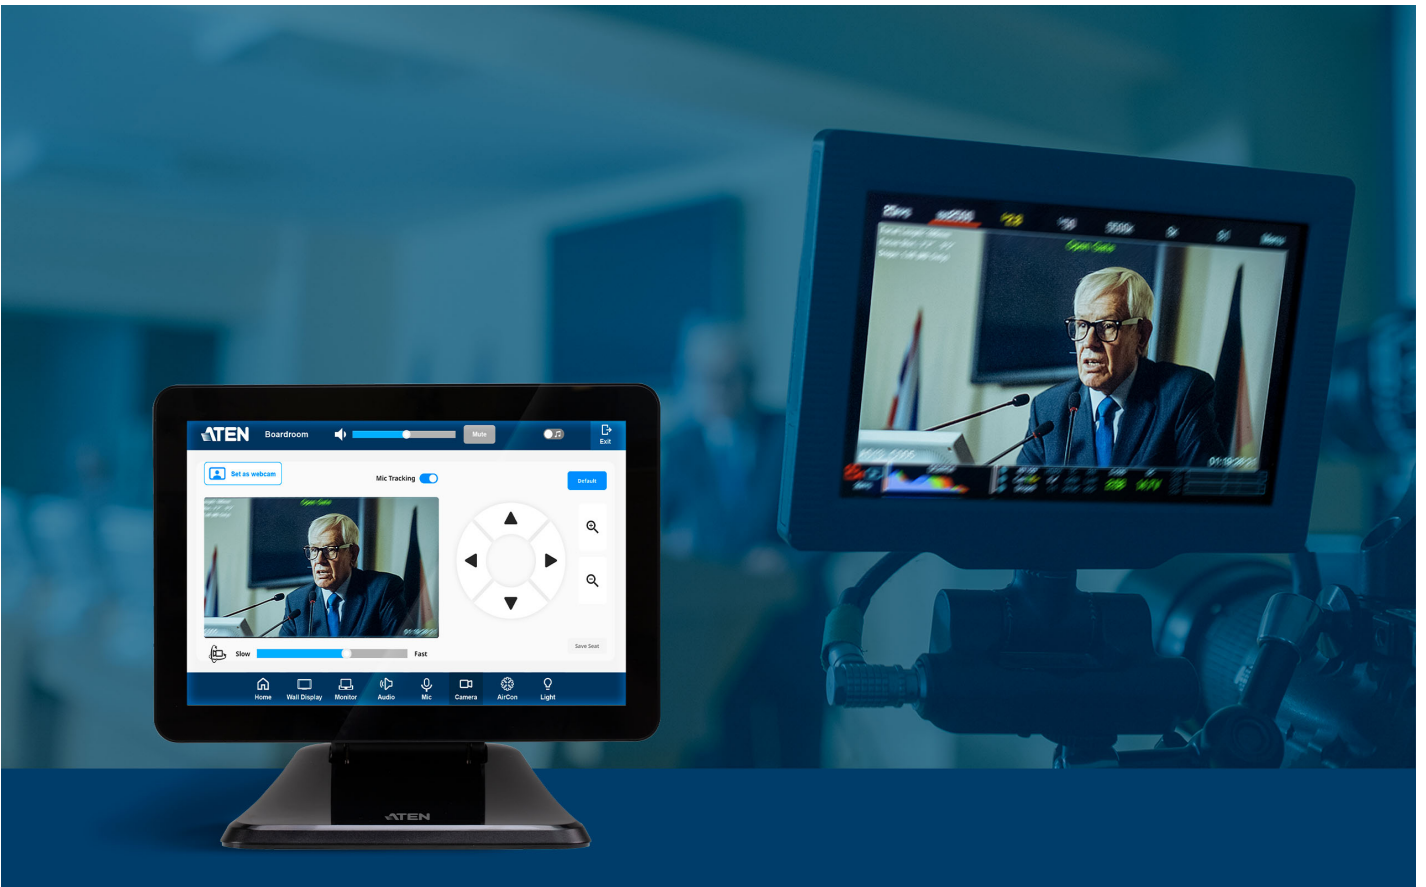

VK330

10.1" Touch Panel

VK330 10.1" Touch Panel

The VK330 10" Touch Panel centralizes system control through an intuitive, responsive interface, allowing quick switching between the ATEN Control System app and third-party applications. Integrated with ATEN's Room Booking System, it also enables room status updates directly from the panel, streamlining meeting setup. Its compact 10" design and PoE capability make it ideal for mid- to large-sized meeting and conference rooms, where a clearly readable screen and simplified cabling are essential.

App Switching

RBS Integration

Video Streaming
Preview

Multi-Room
Centralized Control

Power
over Ethernet

VESA Mounting

Third-Party Application Control with AppSwitcher

In addition to interfacing with the ATEN Control System, the VK330 also serves as a dedicated, cost-effective touch panel for third-party apps such as video conferencing, device control, or custom room apps, enabling direct control without a separate controller.

Streamlining Access with In-Room Booking Control

With integration into [ATEN Unizon](#) and the Room Booking System, booking a room, checking in or out, viewing room status, and extending a meeting are all just a few taps away on the panel – anytime during a meeting.

Real-Time Video Streaming Preview

The VK330 displays real-time feeds from IP cameras and ATEN VE89 series video over IP transmitters via native RTSP/ONVIF protocols, enabling direct preview and seamless switching of video sources from the panel.