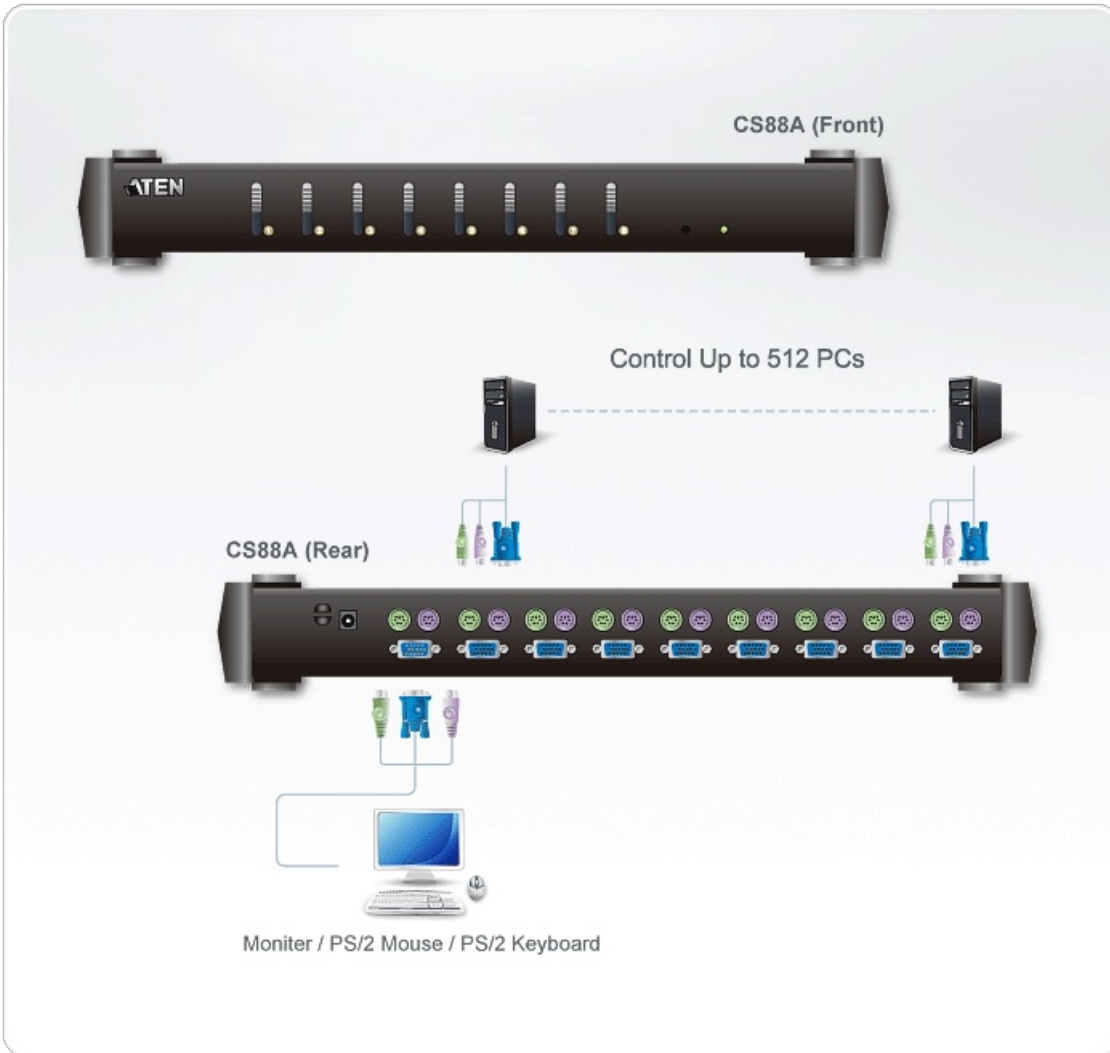

Diagram

ATEN International Co., Ltd.

3F., No.125, Sec. 2, Datong Rd., Sijhih District., New Taipei City 221, Taiwan
Phone: 886-2-8692-6789 Fax: 886-2-8692-6767
www.aten.com E-mail: marketing@aten.com

© Copyright 2015 ATEN® International Co., Ltd.
ATEN and the ATEN logo are trademarks of ATEN International Co., Ltd.
All rights reserved. All other trademarks are the property of their respective owners.