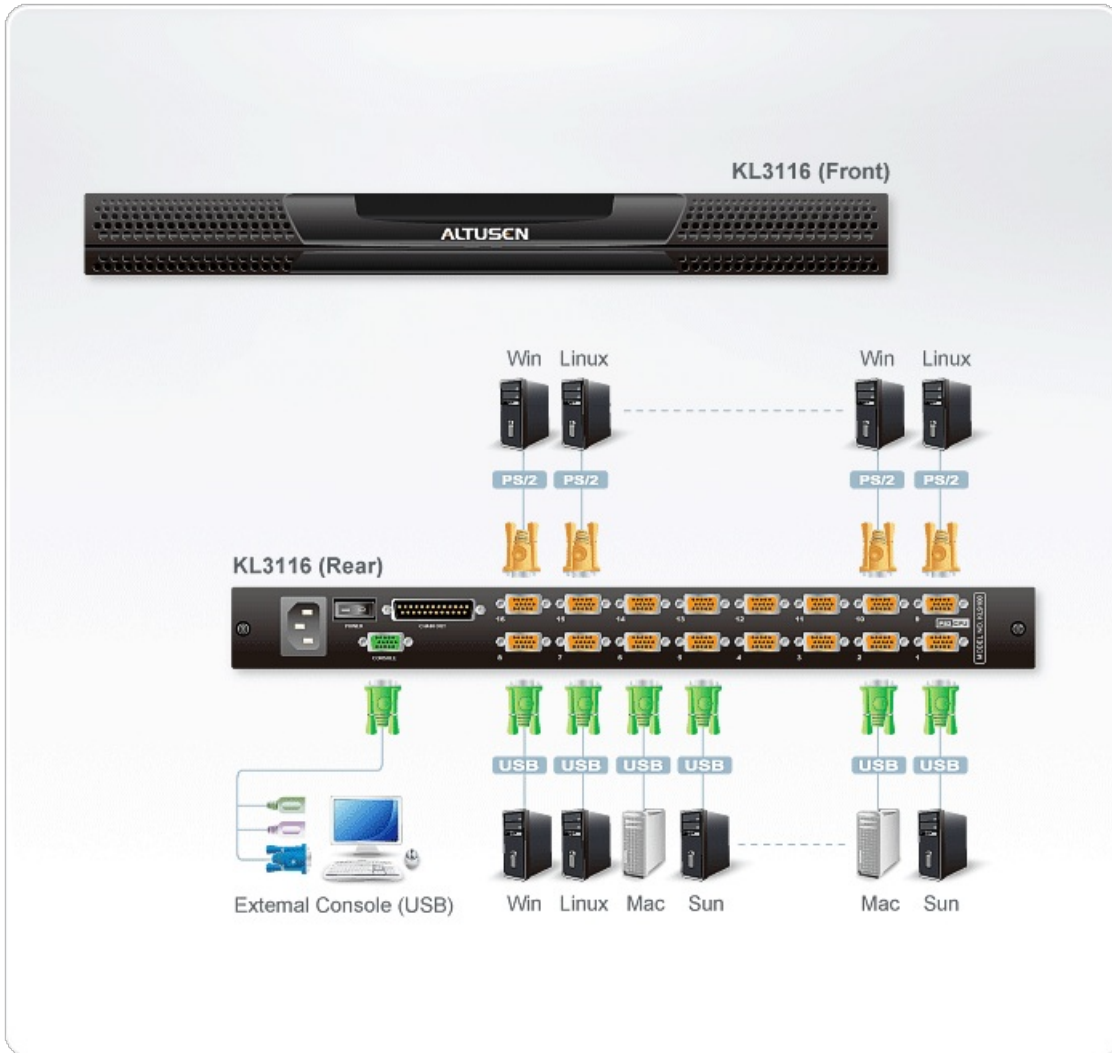

Diagram

ATEN International Co., Ltd.

3F., No.125, Sec. 2, Datong Rd., Sijhih District., New Taipei City 221, Taiwan
Phone: 886-2-8692-6789 Fax: 886-2-8692-6767
www.aten.com E-mail: marketing@aten.com

© Copyright 2015 ATEN® International Co., Ltd.
ATEN and the ATEN logo are trademarks of ATEN International Co., Ltd.
All rights reserved. All other trademarks are the property of their
respective owners.